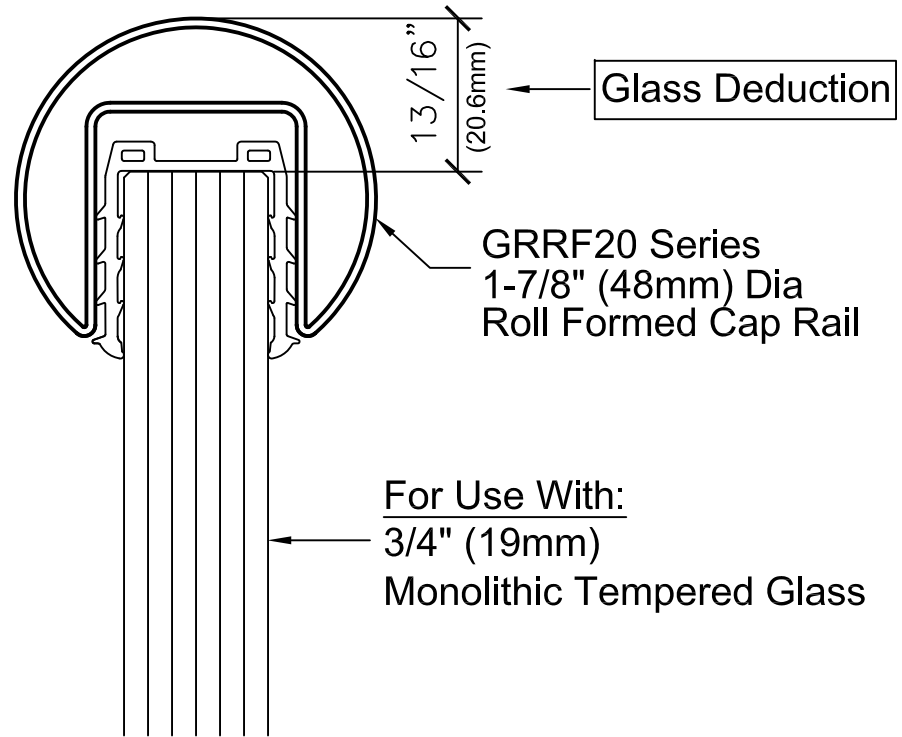

CRL Cat # GRRF20 Series Cap Rails

Available in Brushed and Polished Stainless Finishes

CRL Cat # GRRF2019PV

Protective Rubber Inserts

For Use With:
 3/4" (19mm)
 Monolithic Tempered Glass