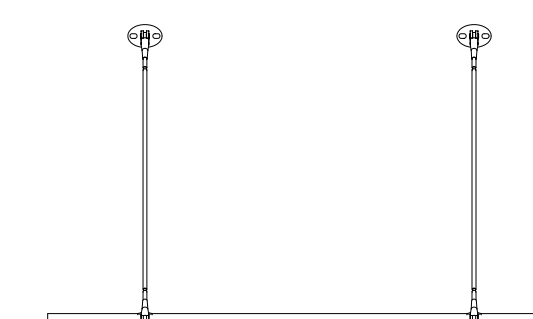

Revisions By:

CRL[®]

GAS137BS

GAS137BS_5 degrees

GAS145BS

GAS137BS_5 degrees

GAS154BS

GAS154BS_5 degrees

③ Elevation
1/2" = 1'-0"

Description
Glass Awnings
GAS series

Drawn by:

Date:

Scale:

File name:

Sheet