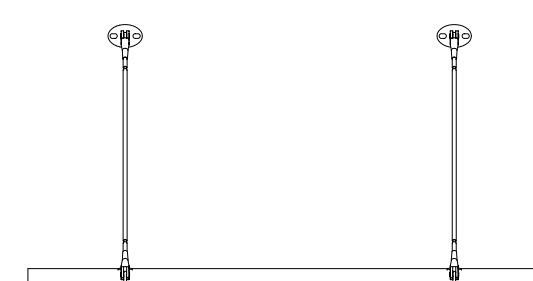

Revisions By:

CRL[®]

GAS137BS

GAS137BS_5 degrees

GAS145BS

GAS137BS_5 degrees

GAS154BS

GAS154BS_5 degrees

③ Elevation
1/2" = 1'-0"

Description
Glass Awnings
GAS series

Drawn by:

Date:

Scale:

File name:

Sheet