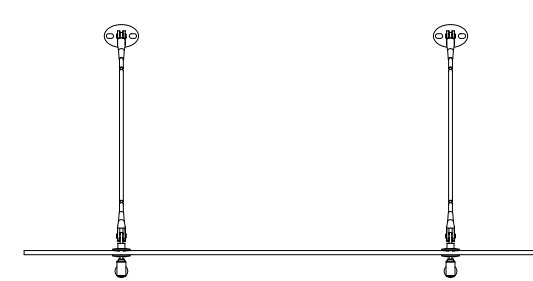

Revisions By:

CRL[®]

GAS137BS

GAS137BS_5 degrees

GAS145BS

GAS137BS_5 degrees

GAS154BS

GAS154BS_5 degrees

③ Elevation
1/2" = 1'-0"

Description
Glass Awnings
GAS series

Drawn by:

Date:

Scale:

File name:

Sheet