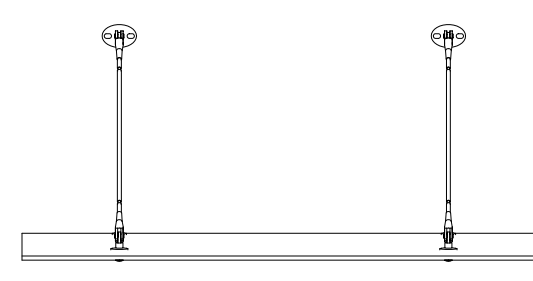

Revisions By:

CRL[®]

GAS137BS

GAS137BS_5 degrees

GAS145BS

GAS137BS_5 degrees

GAS154BS

GAS154BS_5 degrees

③ Elevation
1/2" = 1'-0"

Description
Glass Awnings
GAS series

Drawn by:

Date:

Scale:

File name:

Sheet