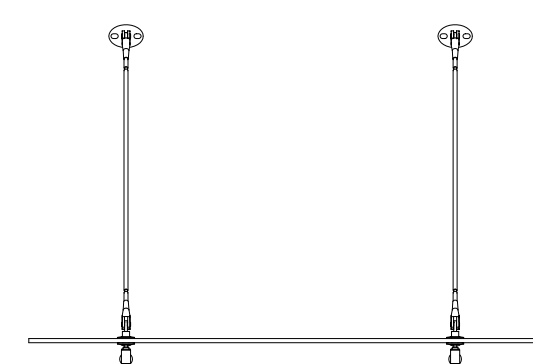

Revisions By:

CRL[®]

GAS137BS

GAS137BS_5 degrees

GAS145BS

GAS137BS_5 degrees

GAS154BS

GAS154BS_5 degrees

③ Elevation
1/2" = 1'-0"

Description
Glass Awnings
GAS series

Drawn by:

Date:

Scale:

File name:

Sheet