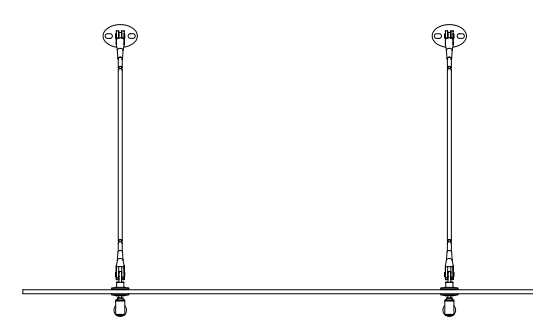

Revisions By:

CRL[®]

GAS137BS

GAS137BS_5 degrees

GAS145BS

GAS137BS_5 degrees

GAS154BS

GAS154BS_5 degrees

③ Elevation
1/2" = 1'-0"

Description
Glass Awnings
GAS series

Drawn by:

Date:

Scale:

File name:

Sheet