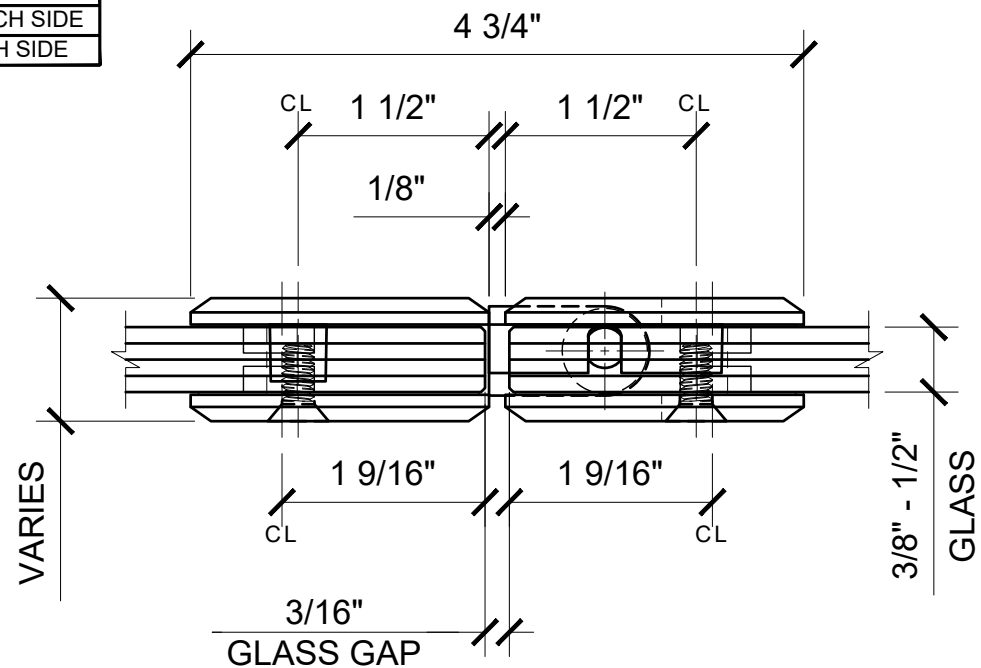

USE OF GASKETS

FOR 3/8" (10mm) GLASS: USE ONE THICK GASKET ON EACH SIDE
 FOR 1/2" (12mm) GLASS: USE ONE THIN GASKET ON EACH SIDE

TEMPLATE FOR DOOR AND FIXED PANEL ARE THE SAME

C0L180XX - CRL COLOGNE SERIES 180° GLASS TO GLASS STANDARD HINGE

DATE: 11/30/17

SCALE: 6"=1'-0"

DRAWN BY: VM

DESCRIPTION: CRL C0L180__
 CTS
 COLOGNE SERIES
 180° GLASS TO GLASS STANDARD HINGE

C.R. LAURENCE CO. ARCHITECTURAL PRODUCTS
 2503 E. Vernon Avenue, Los Angeles, CA 90058-1897
 PH (800)-421-6144 FX: 800-587-7501 www.crlaurence.com