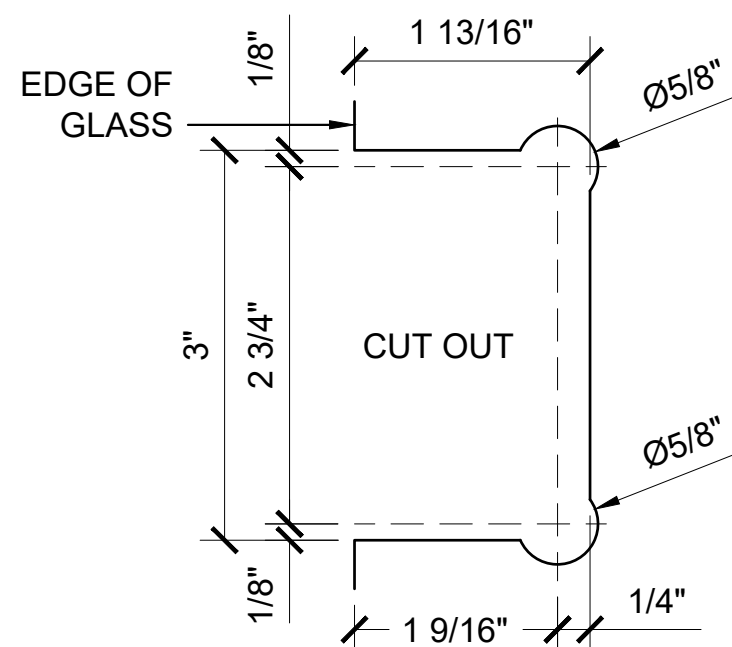

USE OF GASKETS

FOR 3/8" (10mm) GLASS: USE ONE THICK GASKET ON EACH SIDE
 FOR 1/2" (12mm) GLASS: USE ONE THIN GASKET ON EACH SIDE

TEMPLATE FOR DOOR AND FIXED PANEL ARE THE SAME

C0L180XX - CRL COLOGNE SERIES 180° GLASS TO GLASS STANDARD HINGE

DATE: 11/30/17

SCALE: 6"=1'-0"

DRAWN BY: VM

DESCRIPTION: CRL C0L180__
 CTS
 COLOGNE SERIES
 180° GLASS TO GLASS STANDARD HINGE

C.R. LAURENCE CO. ARCHITECTURAL PRODUCTS
 2503 E. Vernon Avenue, Los Angeles, CA 90058-1897
 PH (800)-421-6144 FX: 800-587-7501 www.crlaurence.com