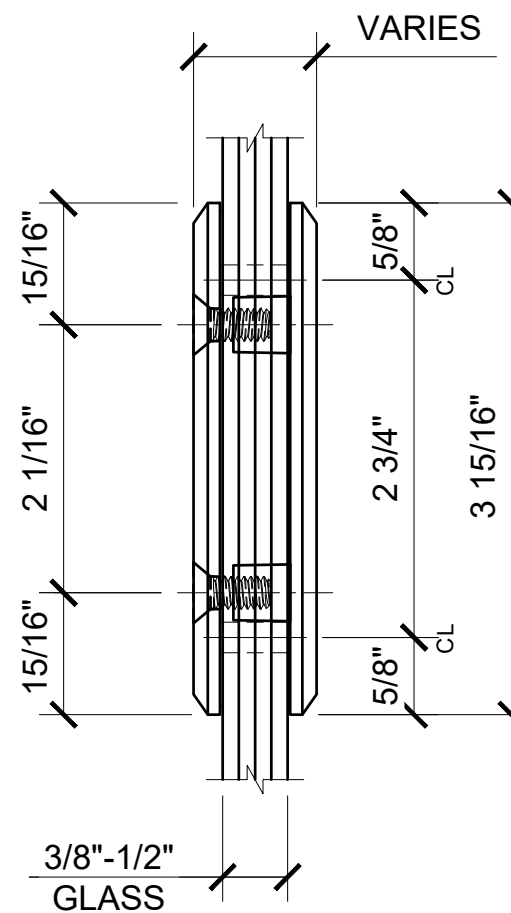

USE OF GASKETS

FOR 3/8" (10mm) GLASS: USE ONE THICK GASKET ON EACH SIDE
 FOR 1/2" (12mm) GLASS: USE ONE THIN GASKET ON EACH SIDE

TEMPLATE FOR DOOR AND FIXED PANEL ARE THE SAME

C0L180XX - CRL COLOGNE SERIES 180° GLASS TO GLASS STANDARD HINGE

DATE: 11/30/17

SCALE: 6"=1'-0"

DRAWN BY: VM

DESCRIPTION: CRL C0L180__
 CTS
 COLOGNE SERIES
 180° GLASS TO GLASS STANDARD HINGE

C.R. LAURENCE CO. ARCHITECTURAL PRODUCTS
 2503 E. Vernon Avenue, Los Angeles, CA 90058-1897
 PH (800)-421-6144 FX: 800-587-7501 www.crlaurence.com