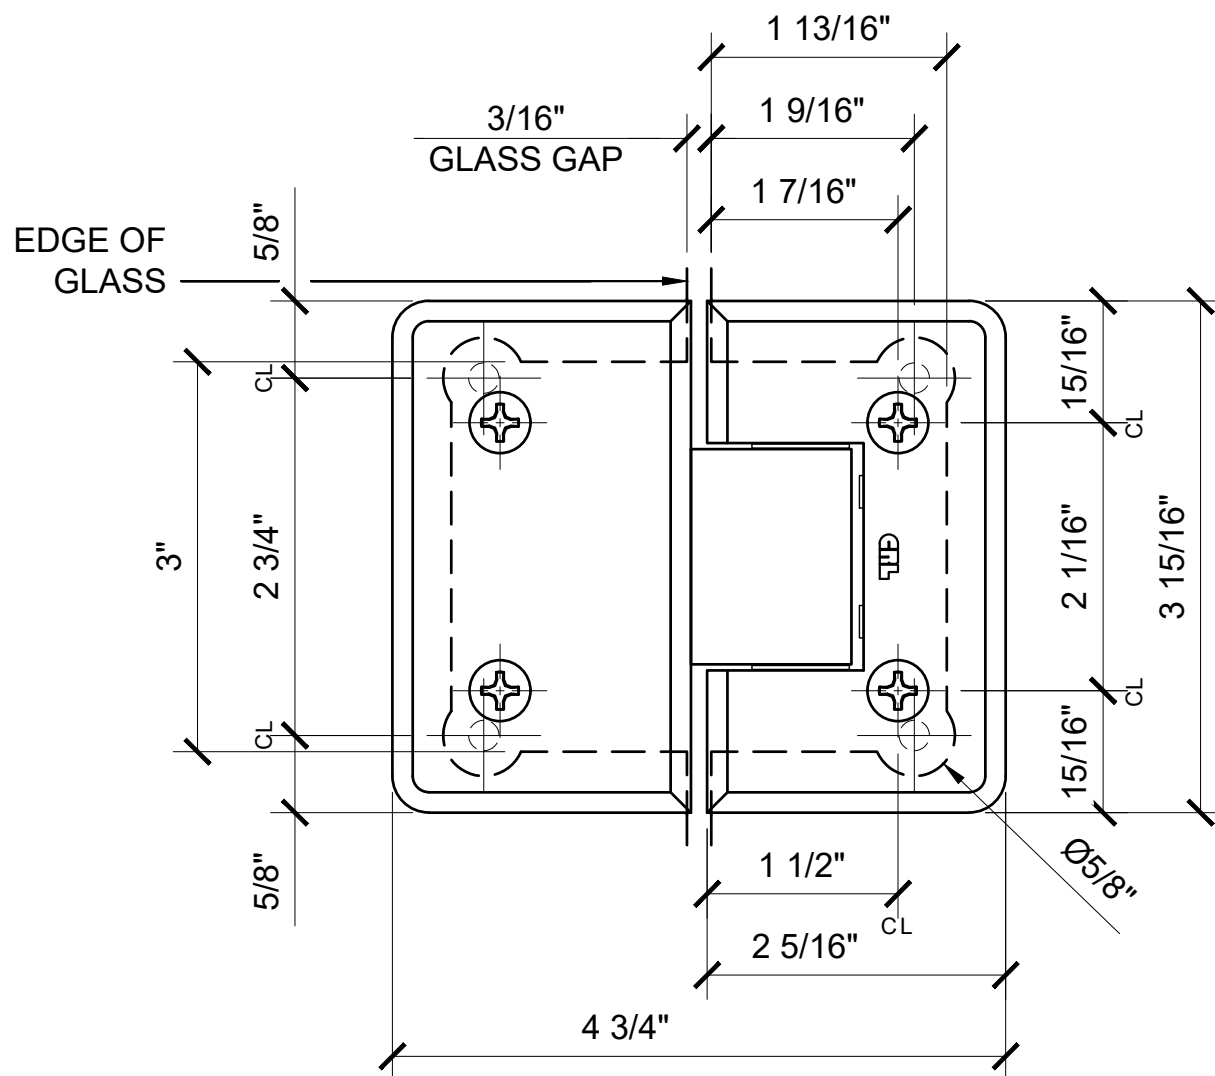

USE OF GASKETS

FOR 3/8" (10mm) GLASS: USE ONE THICK GASKET ON EACH SIDE
 FOR 1/2" (12mm) GLASS: USE ONE THIN GASKET ON EACH SIDE

TEMPLATE FOR DOOR AND FIXED PANEL ARE THE SAME

C0L180XX - CRL COLOGNE SERIES 180° GLASS TO GLASS STANDARD HINGE

DATE: 11/30/17

SCALE: 6"=1'-0"

DRAWN BY: VM

DESCRIPTION: CRL C0L180__
 CTS
 COLOGNE SERIES
 180° GLASS TO GLASS STANDARD HINGE

C.R. LAURENCE CO. ARCHITECTURAL PRODUCTS
 2503 E. Vernon Avenue, Los Angeles, CA 90058-1897
 PH (800)-421-6144 FX: 800-587-7501 www.crlaurence.com