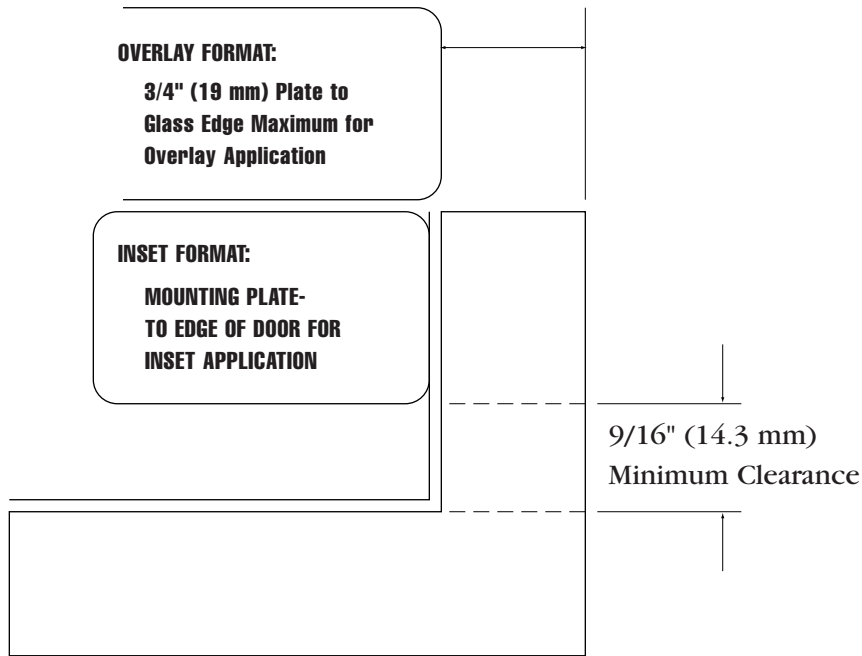

CRL UV GLASS BONDING HARDWARE

**UV99WG
HINGE**

CRL HARDWARE
Glass Bonding Hardware

CRL
PROFESSIONAL QUALITY
JANUARY 2011

NOTE: This hinge will close past center and requires dampers or stops to prevent possible breakage.