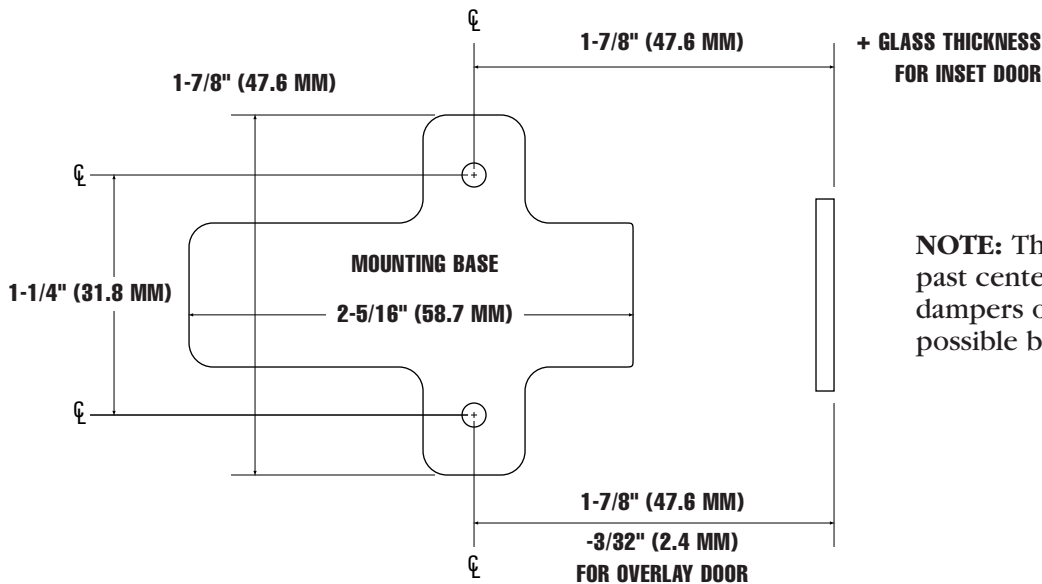

CRL UV GLASS BONDING HARDWARE

**UV99WG
HINGE**

CRL HARDWARE
Glass Bonding Hardware

CRL
PROFESSIONAL QUALITY
JANUARY 2011

NOTE: This hinge will close past center and requires dampers or stops to prevent possible breakage.