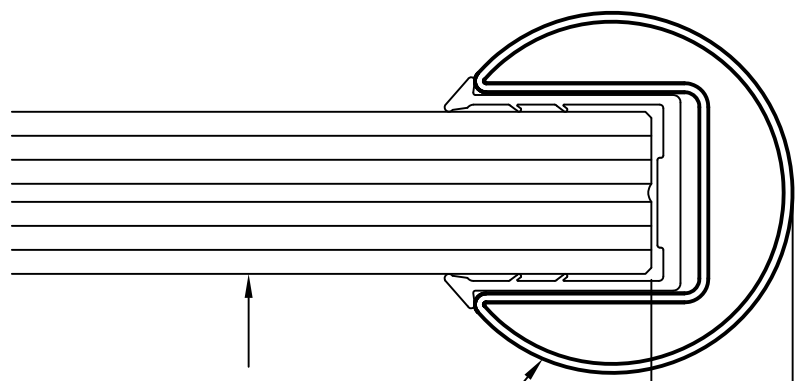

CRL Cat # GRRF20 Series Cap Rails
 Available in Brushed and Polished Stainless Finishes

CRL Cat # GRRF2021PV
 Protective Rubber Inserts

GRRF20 Series
 1-7/8" (48mm) Dia
 Roll Formed Cap Rail

For Use With:
 27/32" (21.52mm)
 Laminated Tempered Glazing