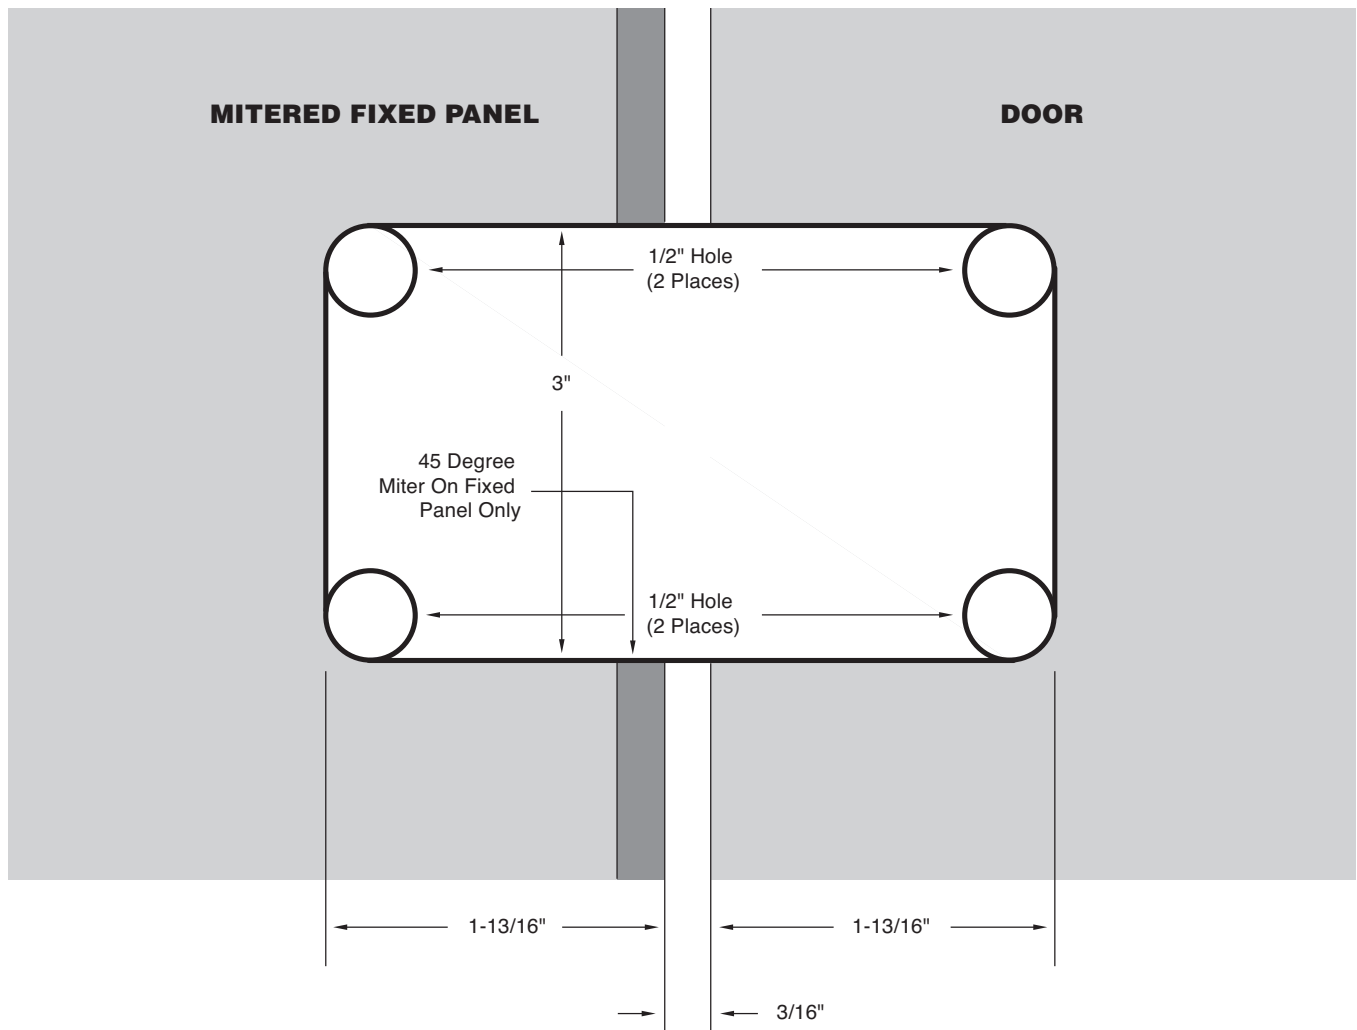

SHORIZON®

GLASS TO GLASS HINGE NOTCH
H-M135GTG/H-M135GTGA
H-MB13GTG / H-MB135GTGA
MAXUM AND MAJESTIC

NOTE: DRAWINGS NOT TO SCALE.

REVISION DATE 08/15

ushorizon.com

28539 INDUSTRY DRIVE, VALENCIA, CA 91355

Toll Free Phone: (877) 728-3874 Toll Free Fax: (888) 440-9567