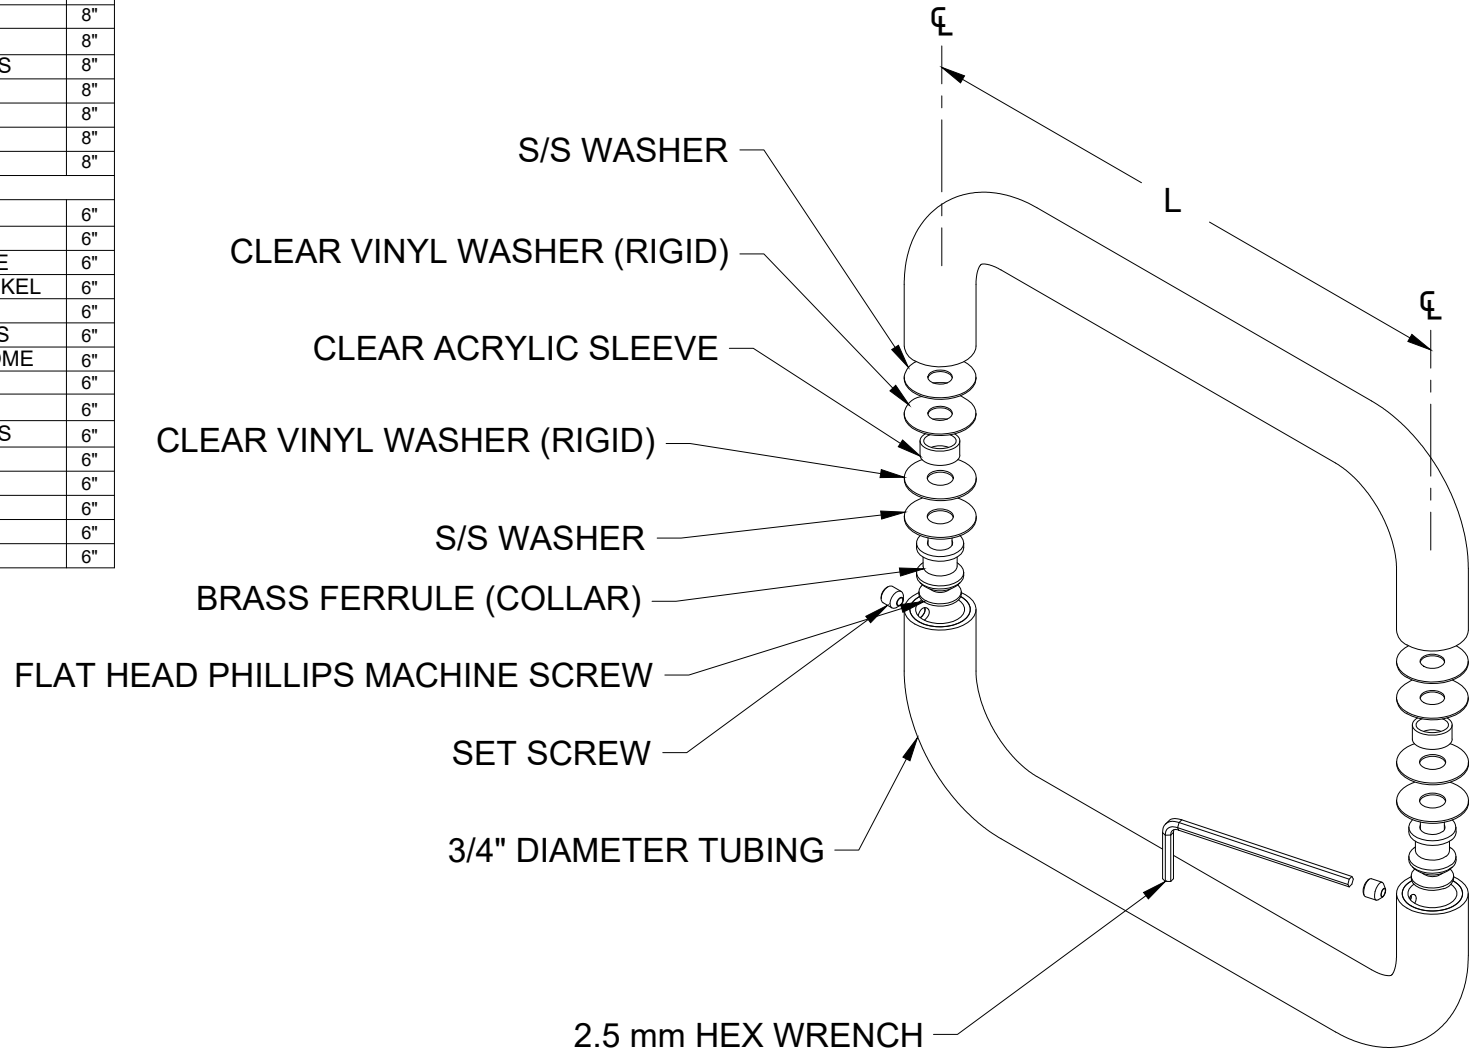

PART NUMBER	FINISH	L
BMNW8X8CH	CHROME	8"
BMNW8X8BR	BRASS	8"
BMNW8X80RB	OIL RUBBED BRONZE	8"
BMNW8X8ABN	ANTIQUÉ BRUSHED NICKEL	8"
BMNW8X8BN	BRUSHED NICKEL	8"
BMNW8X8BS	BRUSHED STAINLESS	8"
BMNW8X8BSC	BRUSHED SATIN CHROME	8"
BMNW8X8MBL	MATTE BLACK	8"
BMNW8X8PC0	POLISHED COPPER	8"
BMNW8X8PN	POLISHED NICKEL	8"
BMNW8X8PS	POLISHED STAINLESS	8"
BMNW8X8SB	SATIN BRASS	8"
BMNW8X8SC	SATIN CHROME	8"
BMNW8X8SN	SATIN NICKEL	8"
BMNW8X8W	WHITE	8"

BMNW6X6CH	CHROME	6"
BMNW6X6BR	BRASS	6"
BMNW6X60RB	OIL RUBBED BRONZE	6"
BMNW6X6ABN	ANTIQUÉ BRUSHED NICKEL	6"
BMNW6X6BN	BRUSHED NICKEL	6"
BMNW6X6BS	BRUSHED STAINLESS	6"
BMNW6X6BSC	BRUSHED SATIN CHROME	6"
BMNW6X6MBL	MATTE BLACK	6"
BMNW6X6PN	POLISHED NICKEL	6"
BMNW6X6PS	POLISHED STAINLESS	6"
BMNW6X6SB	SATIN BRASS	6"
BMNW6X6SC	SATIN CHROME	6"
BMNW6X6SN	SATIN NICKEL	6"
BMNW6X6W	WHITE	6"
BMNW6X6PC0	POLISHED COPPER	6"

CRL.

C.R. LAURENCE CO.
ARCHITECTURAL PRODUCTS
PH (800)-421-6144 FX: 800-587-7501
www.crlaurence.com

DESCRIPTION:

BMNW BTB HANDLE

PART #: SEE CHART

DATE: 11/04/22

FILE NAME: BTB HANDLE

SCALE: NTS

DRAWN BY: NW