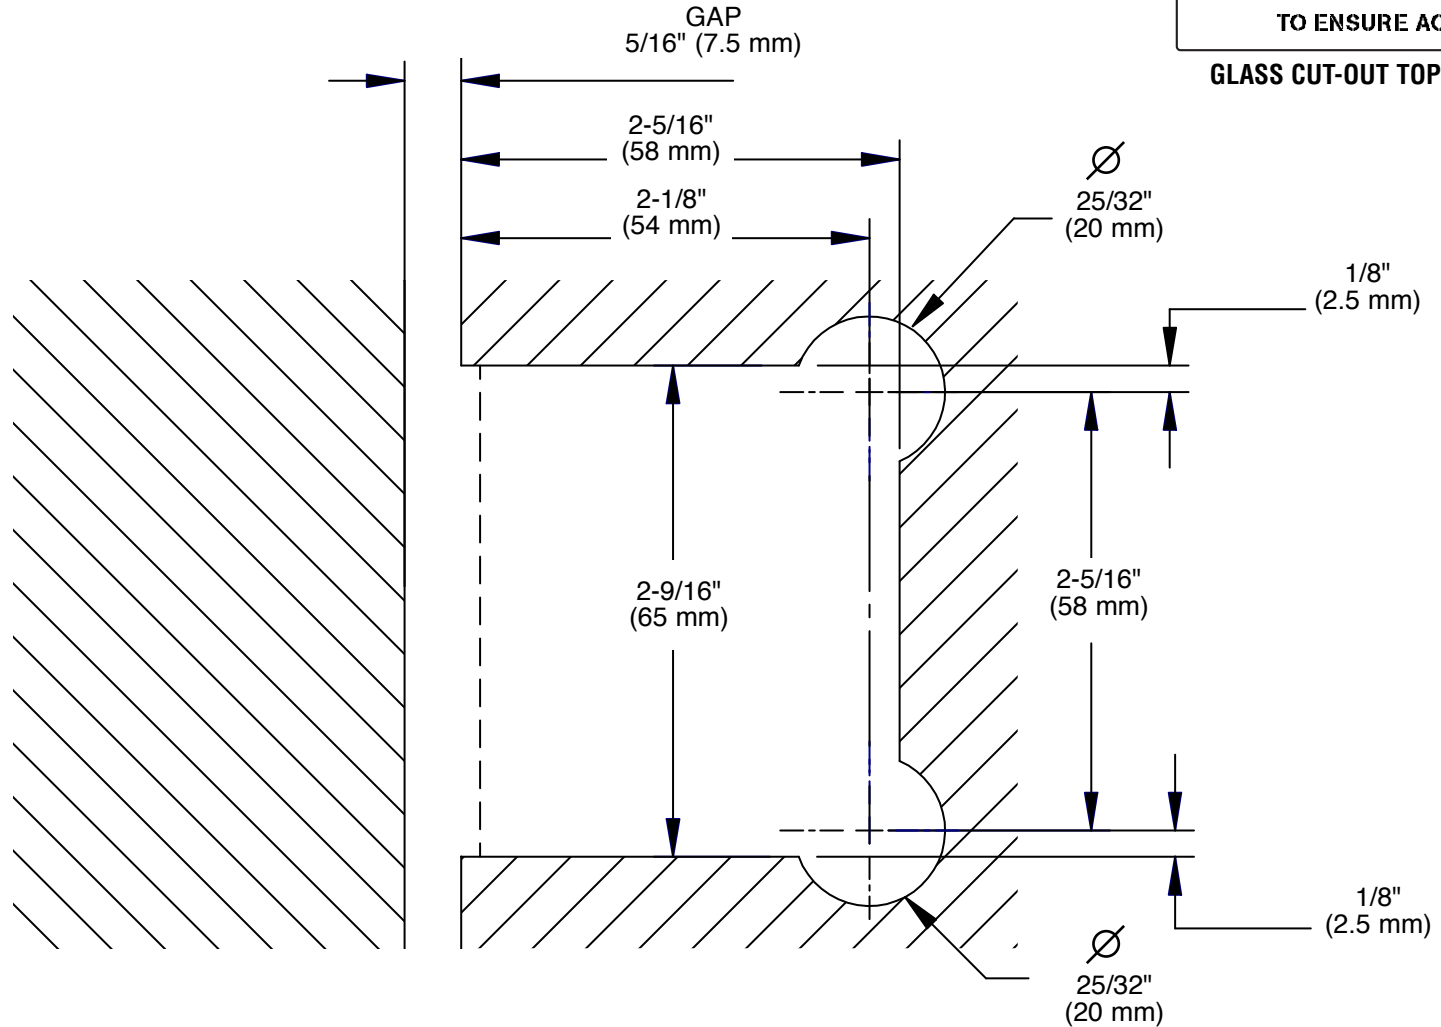

C.R. LAURENCE CO., INC.
PROFESSIONAL QUALITY

GLASS CUT-OUT TOP AND BOTTOM

POLARIS HINGE GLASS TO WALL / GLASS TO SQUARE POST

CAT. NOS. POL037120, POL544120

C.R. Laurence Co., Inc. For technical assistance in the United States call toll free (800) 421-6144; from Canada call toll free (877) 421-6144;
crlaurence.com Outside the U.S. and Canada call (323) 588-1281. Ask for Tech Sales at Extension 7730.