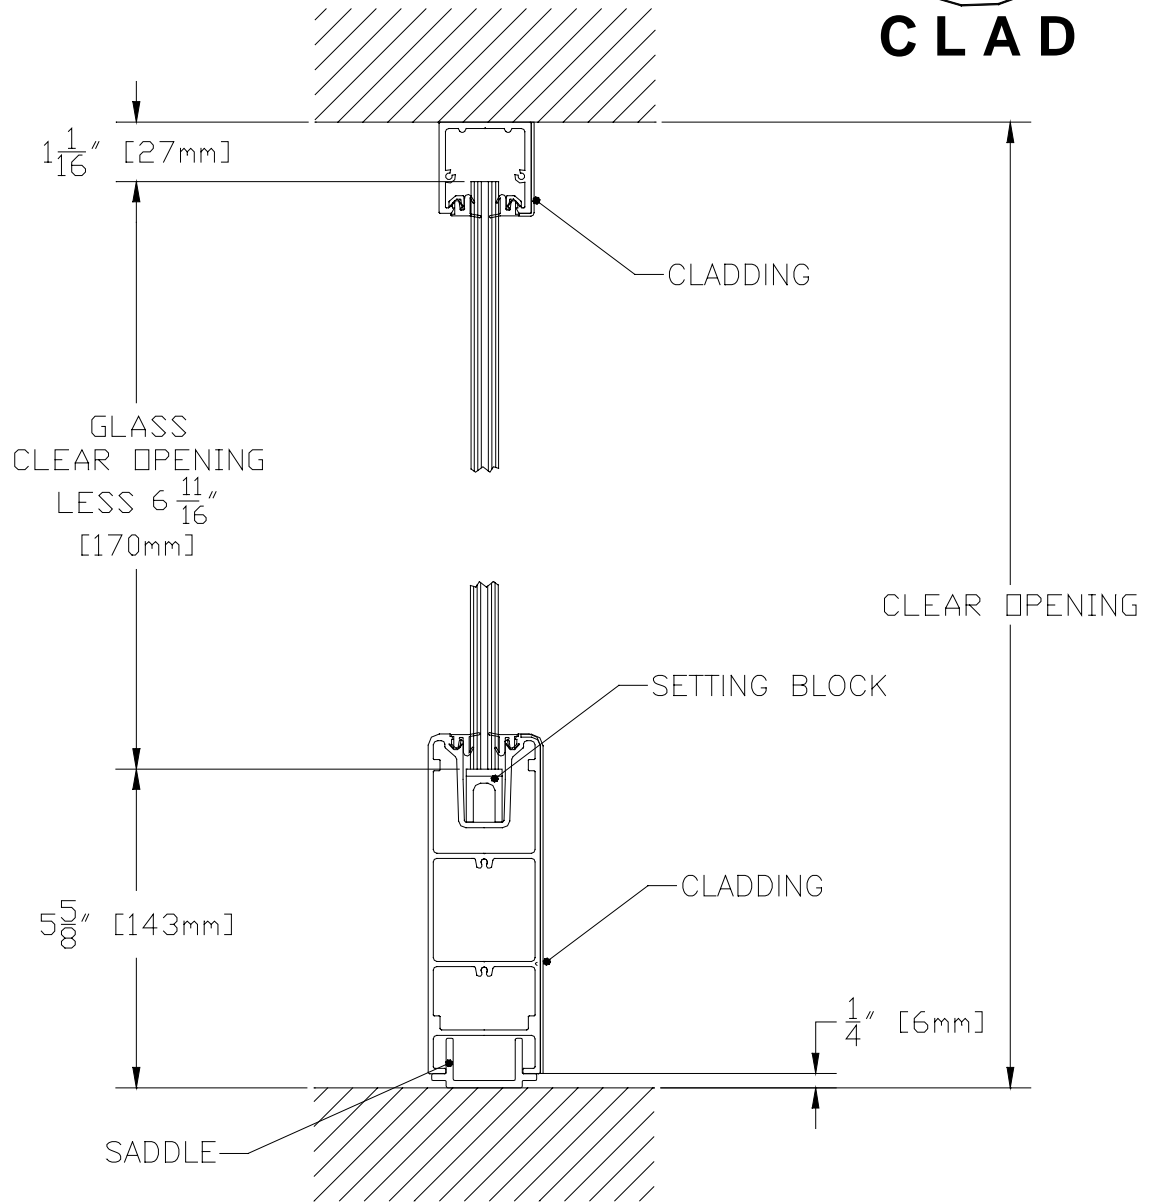

NOTE:

1. DIMENSIONS ARE THE SAME FOR CLAD AND NON CLAD U-CHANNEL AND RAIL
2. FOR 3/4" [19mm] SADDLE (TO MATCH 1/2" [13mm] THRESHOLD) REVERSE SADDLE. GLASS WILL BE CLEAR OPENING LESS 7-3/16" [183mm]

U-CHANNEL TOP
 6" SQUARE SIDELITE RAIL WITH 1/4"
 SADDLE AND SETTING BLOCK BOTTOM
 CLAD OR NON-CLAD

CAL DOOR RAIL SYSTEM

C.R. Laurence Architectural Products

Phone Orders (800) 421-6144

Fax Orders (800) 262-3299

WWW.CRLAURENCE.COM

Patent Pending

STYLE 31