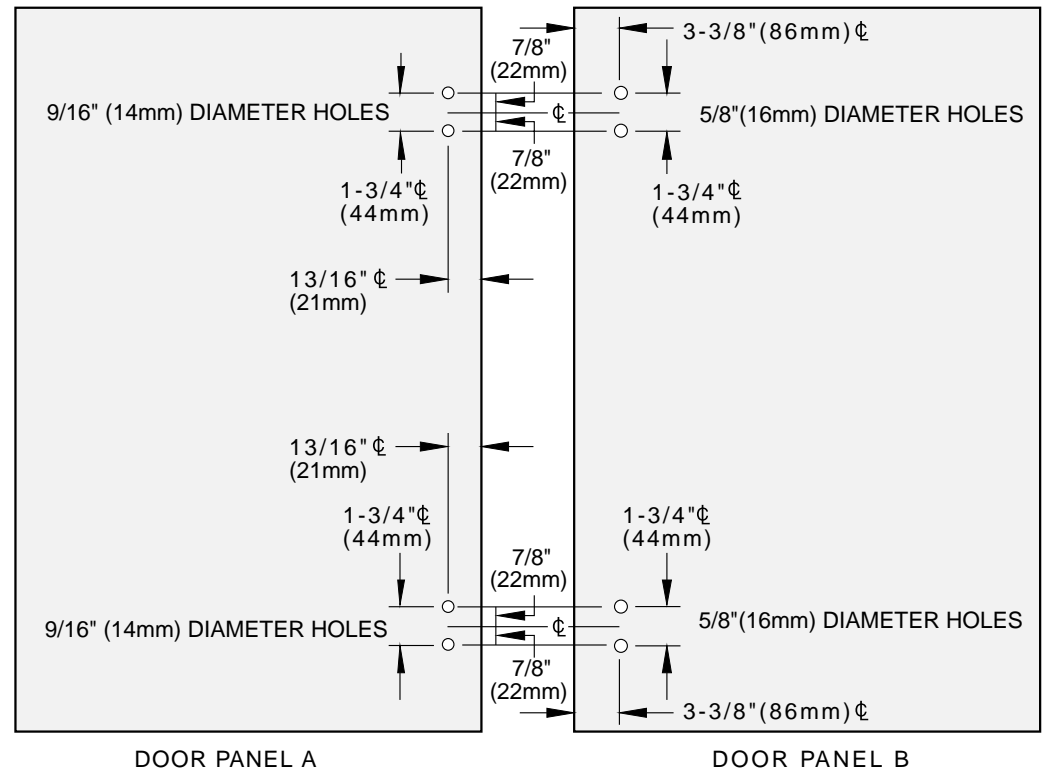

C.R. LAURENCE CO., INC.
PROFESSIONAL QUALITY

ZURICH

180° Glass-to-Glass Outswing
 or Bi-Fold Inswing Hinge
 CAT No. ZUR01