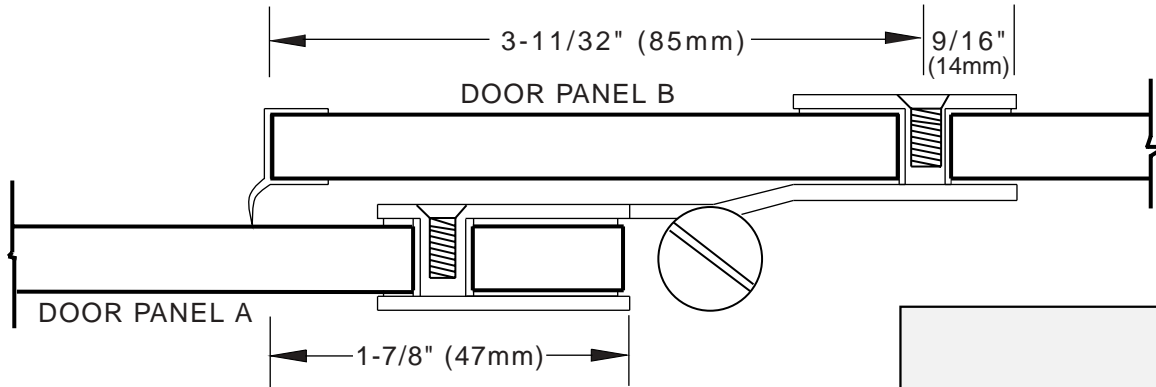

C.R. LAURENCE CO., INC.
PROFESSIONAL QUALITY

ZURICH

180° Glass-to-Glass Outswing
 or Bi-Fold Inswing Hinge
 CAT No. ZUR01