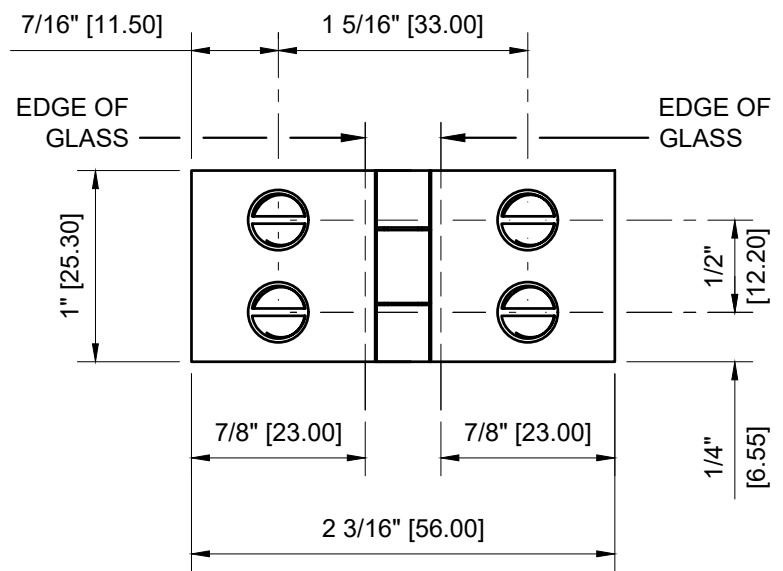

1/4" (6mm) GLASS:
5/16" (8mm) GLASS:

CRL - EH164 WIDE FACE GLASS TO GLASS IN-SWING HINGE FOR 1/4" - 5/16" GLASS

DATE: 7-16-2020
SCALE: 1'-0"=1'-0"
DRAWN BY: VM

DESCRIPTION: CRL - EH164 CHROME
1" WIDE FACE GLASS TO GLASS
IN-SWING SET SCREW HINGE