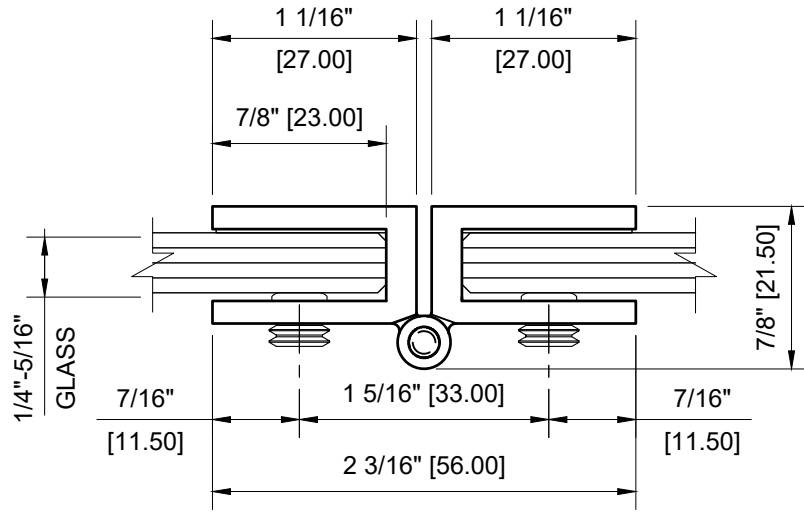

1/4" (6mm) GLASS:
5/16" (8mm) GLASS:

CRL - EH164 WIDE FACE GLASS TO GLASS IN-SWING HINGE FOR 1/4" - 5/16" GLASS

DATE: 7-16-2020
SCALE: 1'-0"=1'-0"
DRAWN BY: VM

DESCRIPTION: CRL - EH164 CHROME
1" WIDE FACE GLASS TO GLASS
IN-SWING SET SCREW HINGE