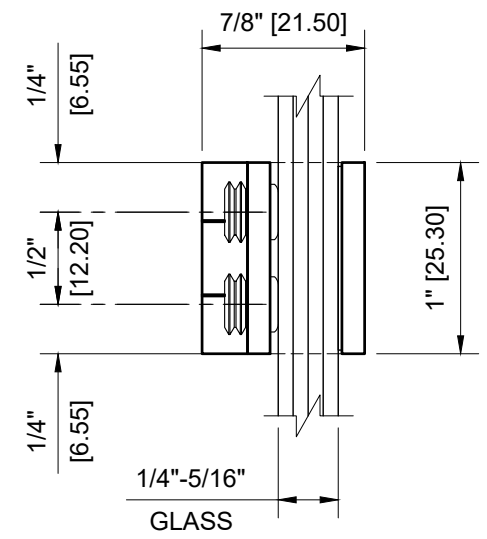

1/4" (6mm) GLASS:
5/16" (8mm) GLASS:

CRL - EH164 WIDE FACE GLASS TO GLASS IN-SWING HINGE FOR 1/4" - 5/16" GLASS

DATE: 7-16-2020
SCALE: 1'-0"=1'-0"
DRAWN BY: VM

DESCRIPTION: CRL - EH164 CHROME
1" WIDE FACE GLASS TO GLASS
IN-SWING SET SCREW HINGE