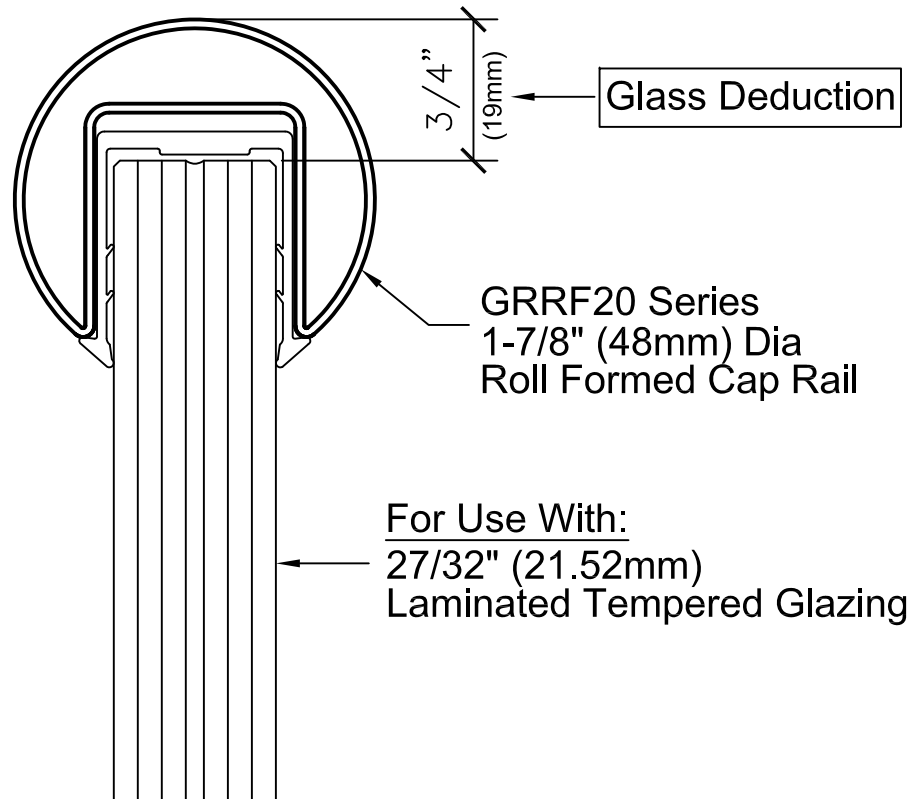

CRL Cat # GRRF20 Series Cap Rails

Available in Brushed and Polished Stainless Finishes

CRL Cat # GRRF2021PV

Protective Rubber Inserts

GRRF20 Series
1-7/8" (48mm) Dia
Roll Formed Cap Rail

For Use With:
27/32" (21.52mm)
Laminated Tempered Glazing