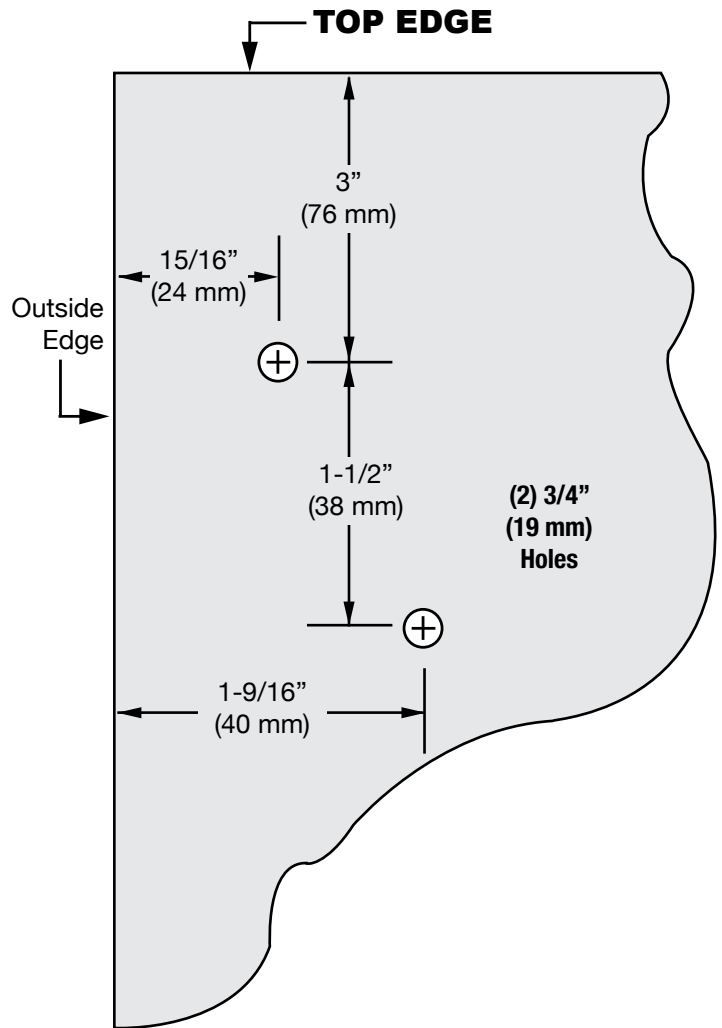

CAM90 Glass Fabrication

CAM90L
(Left Side Return When Viewed From Outside)

PLAN VIEW
*

***RETURN PANEL MUST OVERLAP SLIDING DOOR**

CAM90R
(Right Side Return When Viewed From Outside)

PLAN VIEW
*

***RETURN PANEL MUST OVERLAP SLIDING DOOR**