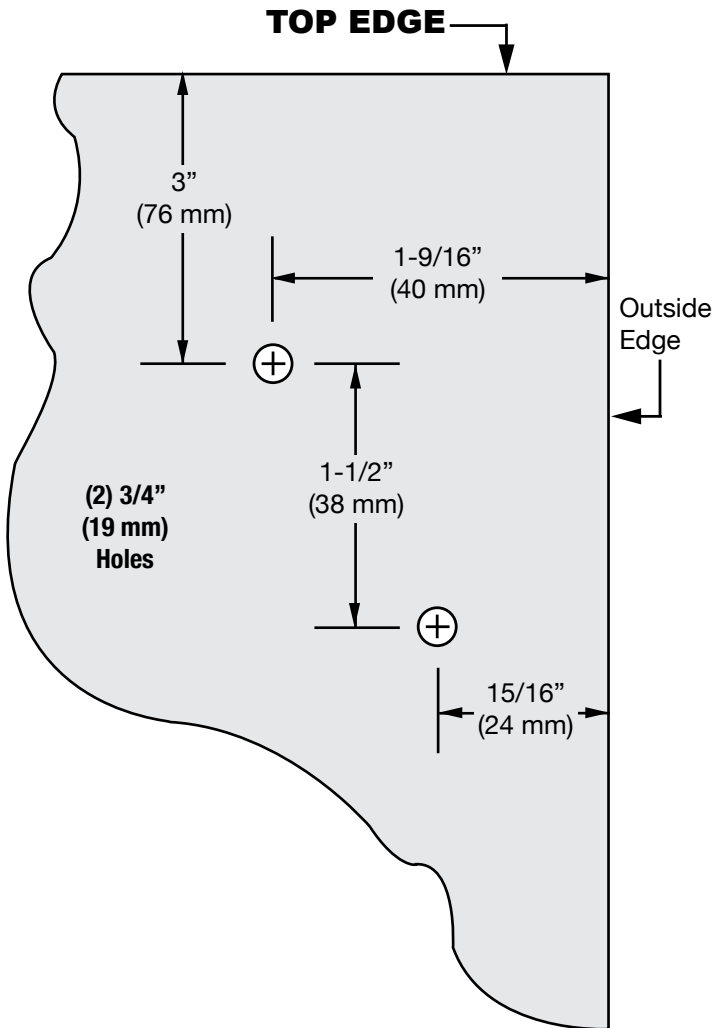

CAM90 Glass Fabrication

CAM90L
(Left Side Return When Viewed From Outside)

PLAN VIEW
*

***RETURN PANEL MUST OVERLAP SLIDING DOOR**

CAM90R
(Right Side Return When Viewed From Outside)

PLAN VIEW
*

***RETURN PANEL MUST OVERLAP SLIDING DOOR**