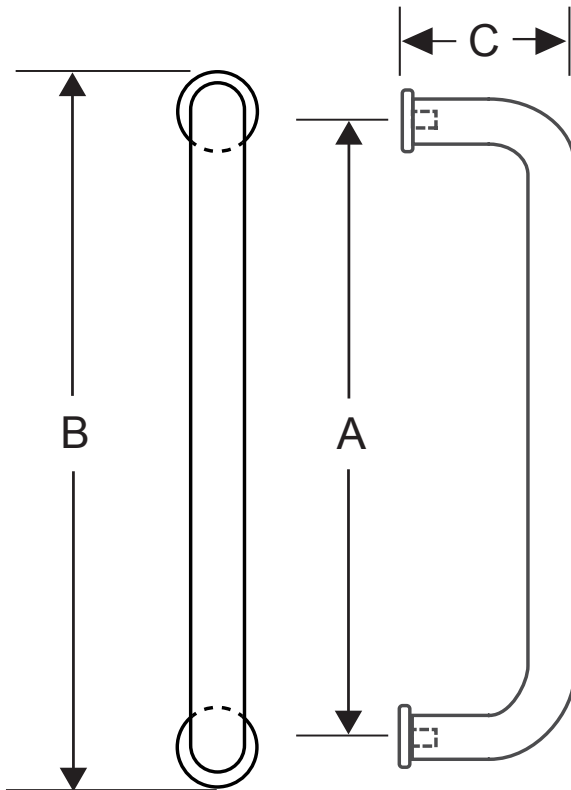

# CRL ALUMINUM DOOR MOUNTED STANDARD PULL HANDLES

## CRL 8" ALUMINUM PULL HANDLE FOR CRL 4" X 10" CENTER LOCKS

CAT. NO.  
CM8

### INCLUDED MOUNTING HARDWARE

5/16"-18 Concealed Bolts  
and Finish Washers.

### ADD TO CAT. NO. FOR FINISH

- BR = BRASS
- BS = BRUSHED STAINLESS
- DU = DARK BRONZE
- SC = SATIN CHROME
- PS = POLISHED STAINLESS

A	B	C
8" (203 mm)	9" (229 mm)	2-1/2" (64 mm)