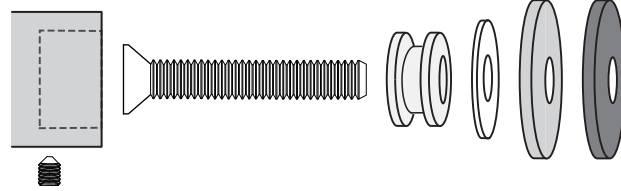

# CRL ALUMINUM DOOR MOUNTED STANDARD PULL HANDLES

## CRL 8" ALUMINUM PULL HANDLE FOR CRL 4" X 10" CENTER LOCKS

CAT. NO.  
CM8

### INCLUDED MOUNTING HARDWARE

5/16"-18 Concealed Bolts  
and Finish Washers.

### ADD TO CAT. NO. FOR FINISH

- BR = BRASS
- BS = BRUSHED STAINLESS
- DU = DARK BRONZE
- SC = SATIN CHROME
- PS = POLISHED STAINLESS

A	B	C
8" (203 mm)	9" (229 mm)	2-1/2" (64 mm)