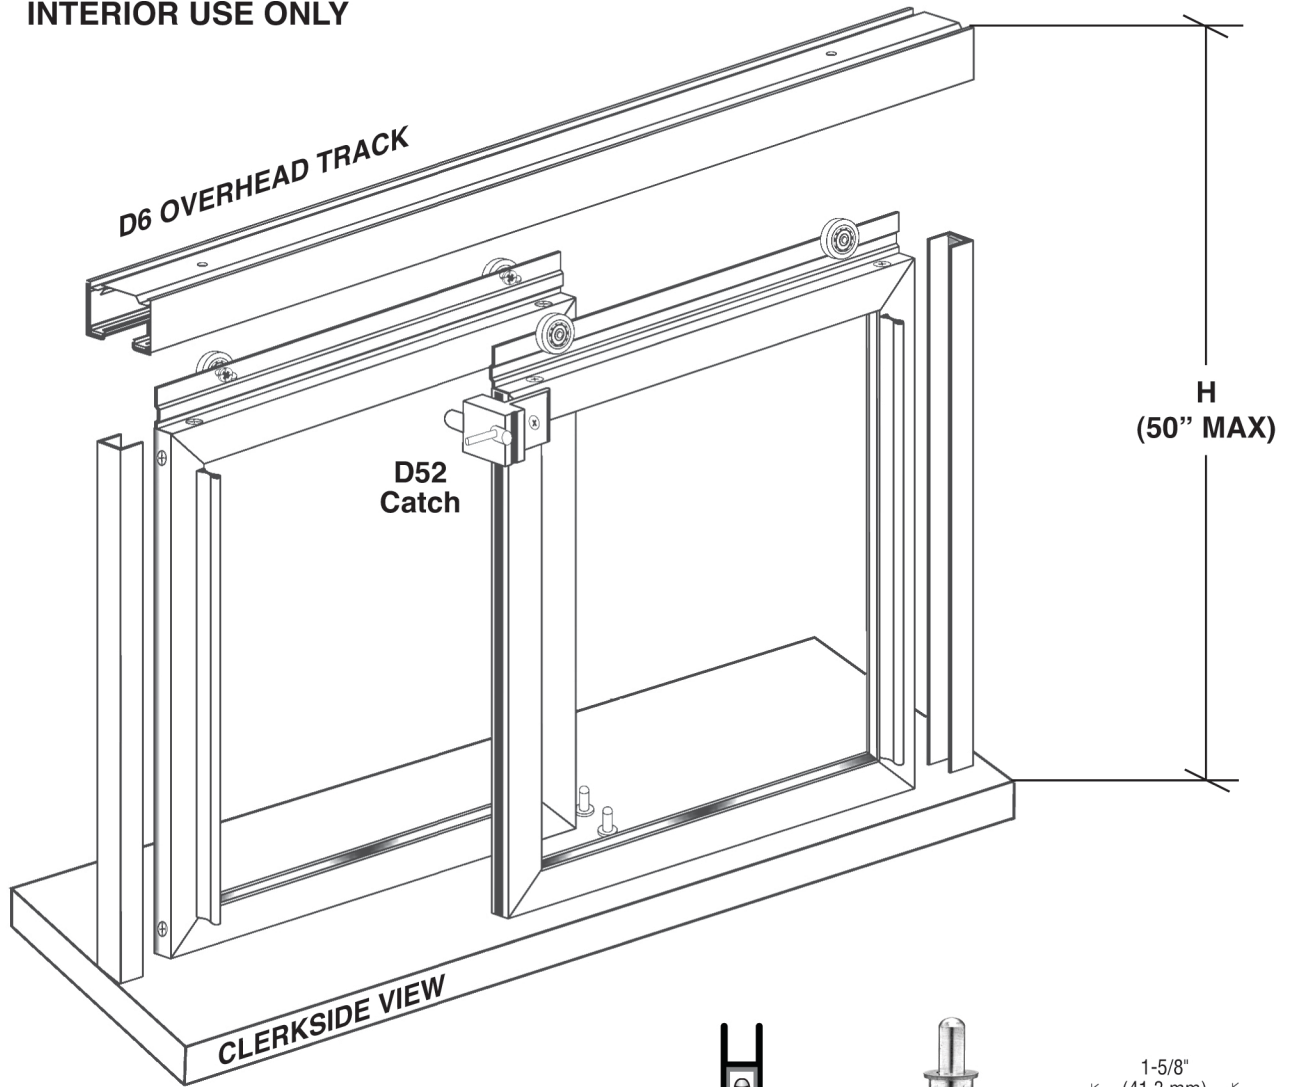

## MODEL D1041

INTERIOR USE ONLY

**SPRING-LOADED D35 GUIDE**

**STANDARD D6 OVERHEAD TRACK SPECIFY D1041 ASSEMBLY (WITH JAMBS)\***

**OPTIONAL KEYED LOCK**

**D4 OVERHEAD TRACK**  
Open Back Header for Shallow Showcase Application.  
Specify D1040 Assembly (with Jambs)\*