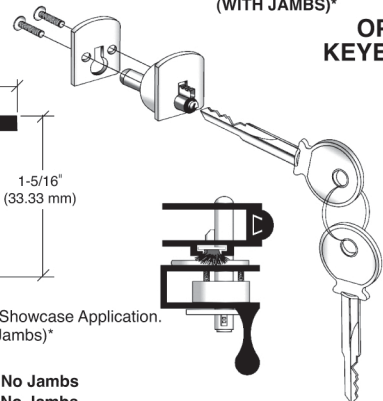

## MODEL D1041

INTERIOR USE ONLY

**SPRING-LOADED D35 GUIDE**

**STANDARD D6 OVERHEAD TRACK SPECIFY D1041 ASSEMBLY (WITH JAMBS)\***

**OPTIONAL KEYED LOCK**

**D4 OVERHEAD TRACK**  
Open Back Header for Shallow Showcase Application.  
Specify D1040 Assembly (with Jambs)\*

\*Note: Specify D1043 for D6 + No Jambs  
Specify D1042 for D4 + No Jambs

AVD9558 DAISY\_1041