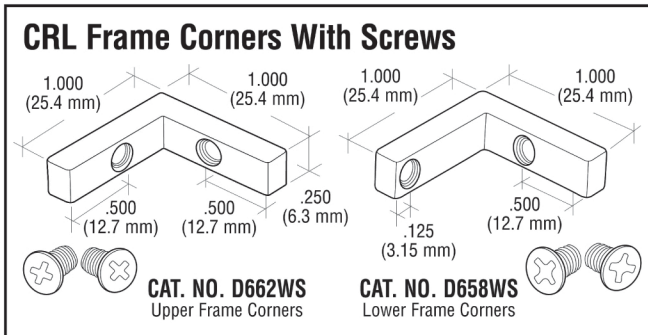

## MODEL D1041

INTERIOR USE ONLY

**SPRING-LOADED D35 GUIDE**

**STANDARD D6 OVERHEAD TRACK SPECIFY D1041 ASSEMBLY (WITH JAMBS)\***

**OPTIONAL KEYED LOCK**

**D4 OVERHEAD TRACK**  
Open Back Header for Shallow Showcase Application.  
Specify D1040 Assembly (with Jambs)\*

\*Note: Specify D1043 for D6 + No Jambs  
Specify D1042 for D4 + No Jambs

AVD9558 DAISY\_1041