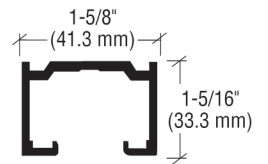

## MODEL D1041

INTERIOR USE ONLY

**SPRING-LOADED D35 GUIDE**

**STANDARD D6 OVERHEAD TRACK SPECIFY D1041 ASSEMBLY (WITH JAMBS)\***

**OPTIONAL KEYED LOCK**

**D4 OVERHEAD TRACK**  
Open Back Header for Shallow Showcase Application.  
Specify D1040 Assembly (with Jambs)\*