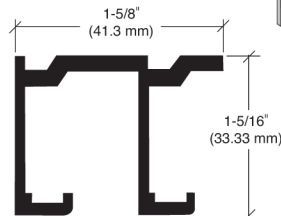

## MODEL D1041

INTERIOR USE ONLY

**SPRING-LOADED D35 GUIDE**

**STANDARD D6 OVERHEAD TRACK SPECIFY D1041 ASSEMBLY (WITH JAMBS)\***

**OPTIONAL KEYED LOCK**

**D4 OVERHEAD TRACK**  
Open Back Header for Shallow Showcase Application.  
Specify D1040 Assembly (with Jambs)\*