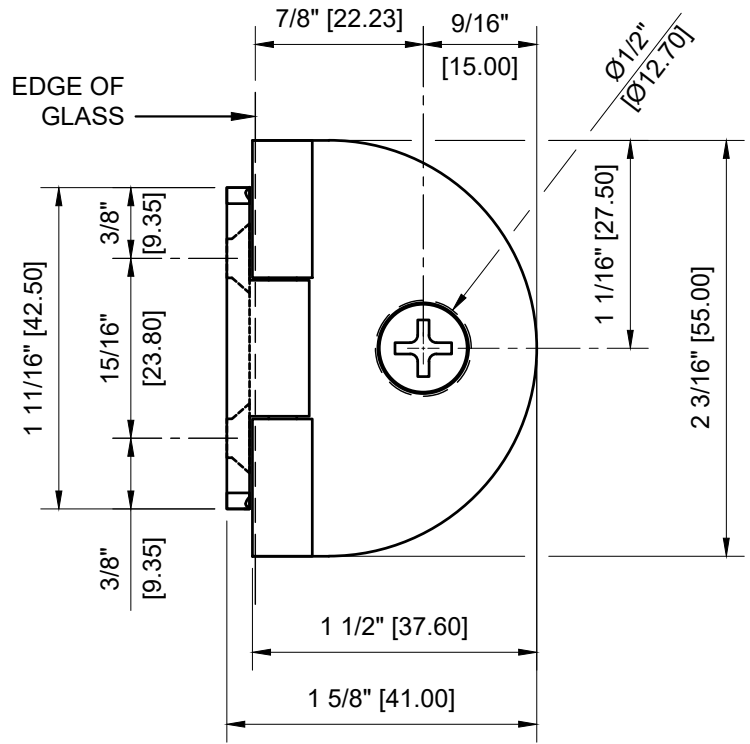

5/16" (8mm) GLASS:
 1/4" (6mm) GLASS:

CRL - EH186 HALF ROUND LIGHT DUTY FRAMELESS SHOWER DOOR HINGE FOR 1/4" - 5/16" GLASS

DATE: 7-22-2020
 SCALE: 1'-0"=1'-0"
 DRAWN BY: VM

DESCRIPTION: CRL - EH186 BRASS
 HALF ROUND STYLE LIGHT DUTY FRAMELESS
 SHOWER DOOR HINGE WALL MOUNT