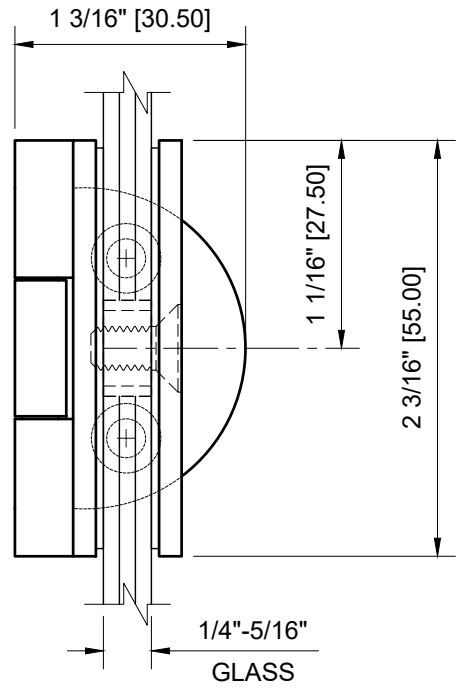

5/16" (8mm) GLASS:
 1/4" (6mm) GLASS:

CRL - EH186 HALF ROUND LIGHT DUTY FRAMELESS SHOWER DOOR HINGE FOR 1/4" - 5/16" GLASS

DATE: 7-22-2020
 SCALE: 1'-0"=1'-0"
 DRAWN BY: VM

DESCRIPTION: CRL - EH186 BRASS
 HALF ROUND STYLE LIGHT DUTY FRAMELESS
 SHOWER DOOR HINGE WALL MOUNT