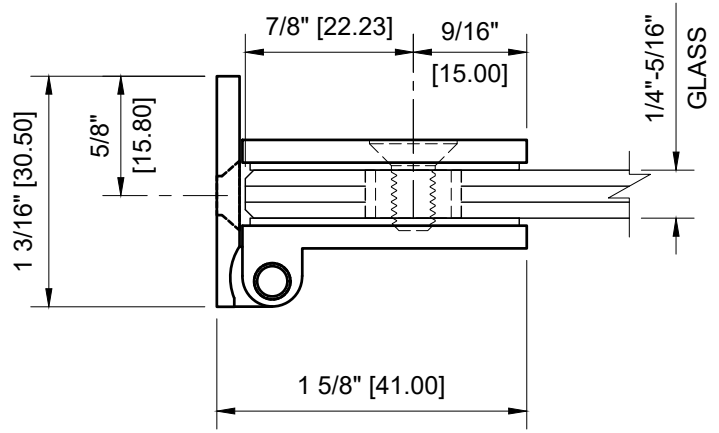

5/16" (8mm) GLASS:
 1/4" (6mm) GLASS:

CRL - EH186 HALF ROUND LIGHT DUTY FRAMELESS SHOWER DOOR HINGE FOR 1/4" - 5/16" GLASS

DATE: 7-22-2020
 SCALE: 1'-0"=1'-0"
 DRAWN BY: VM

DESCRIPTION: CRL - EH186 BRASS
 HALF ROUND STYLE LIGHT DUTY FRAMELESS
 SHOWER DOOR HINGE WALL MOUNT