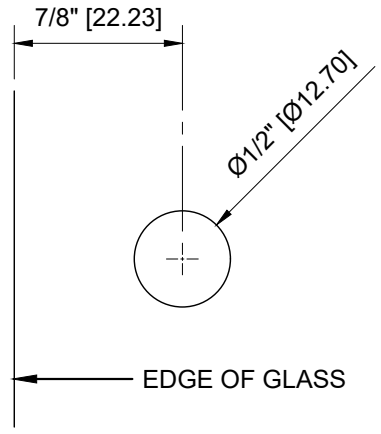

5/16" (8mm) GLASS:
 1/4" (6mm) GLASS:

CRL - EH186 HALF ROUND LIGHT DUTY FRAMELESS SHOWER DOOR HINGE FOR 1/4" - 5/16" GLASS

DATE: 7-22-2020
 SCALE: 1'-0"=1'-0"
 DRAWN BY: VM

DESCRIPTION: CRL - EH186 BRASS
 HALF ROUND STYLE LIGHT DUTY FRAMELESS
 SHOWER DOOR HINGE WALL MOUNT