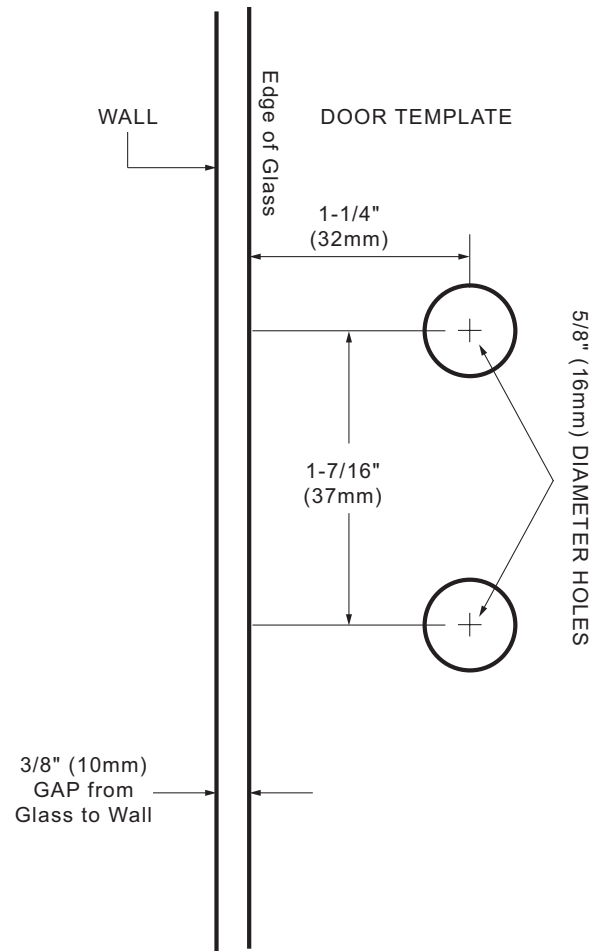

C.R. LAURENCE CO., INC.
PROFESSIONAL QUALITY

SCALA

Wall Mount Hinge

CAT. NO. SCA044L & SCA044R

C.R. Laurence Co., Inc.
crlaurence.com

For technical assistance in the United States call toll free (800) 421-6144; from Canada call toll free (877) 421-6144; Outside the U.S. and Canada call (323) 588-1281. Ask for Tech Sales at Extension 7740. Toll free fax (800) 458-7496.