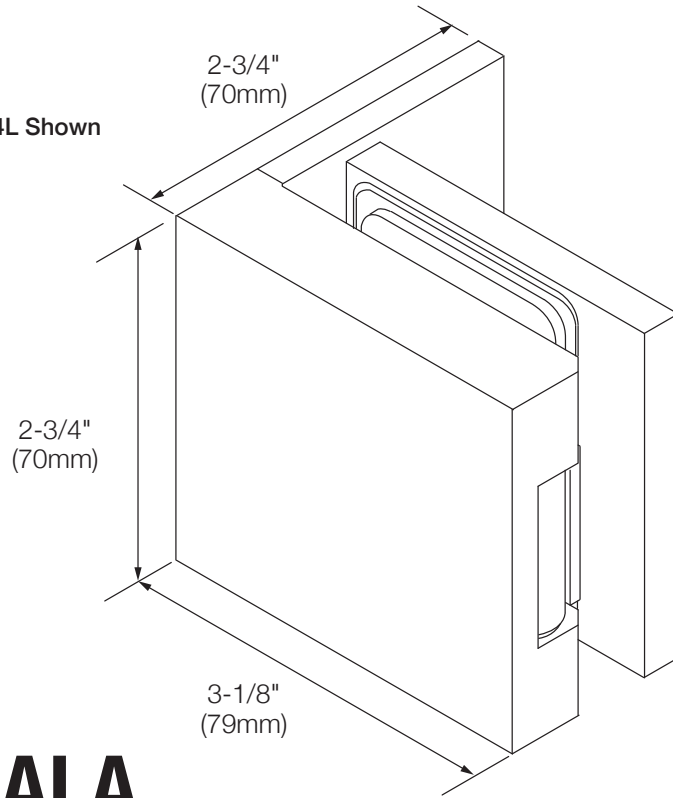

# SCALA

Wall Mount Hinge

**CAT. NO. SCA044L & SCA044R**

*Maximum Door Capacities	5/16" (8mm) Glass		3/8" (10mm) Glass	
	Weight	Width	Weight	Width
Using 2 Hinges	100 lbs.(45 kg)	30"(762mm)	100 lbs.(45 kg)	30"(762mm)

## Specifications:

**Glass Sizes:** 5/16" (8mm) to 3/8" (10mm) thick tempered safety glass

**Construction:** Solid brass

**Closing Type:** Self-centering when within 15° of closed position

**Cutout Required**