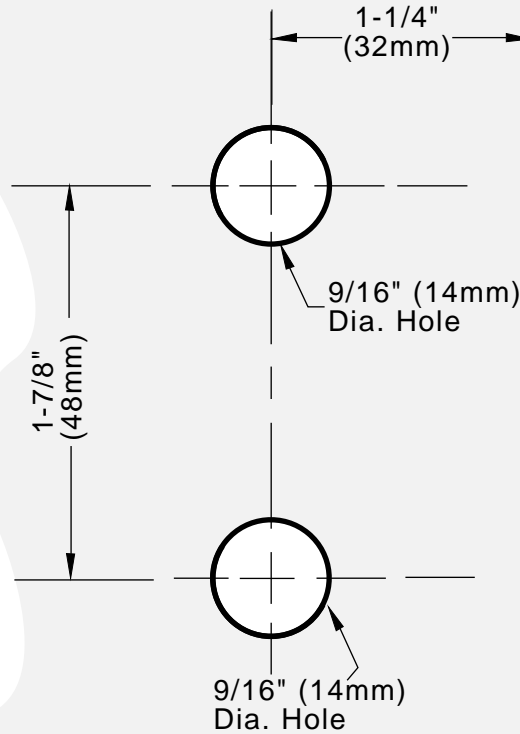

**C.R. LAURENCE CO., INC.**  
**PROFESSIONAL QUALITY**

**Important:**  
 Project measurements from  
 the edge of the glass.

FIXED PANEL GLASS

Edge of Fixed Panel Glass

**Important:**  
 Project measurements from  
 the edge of the glass.

DOOR GLASS

# JR. GENEVA

90° Glass-to-Glass Hinge  
 CAT No. JRG092