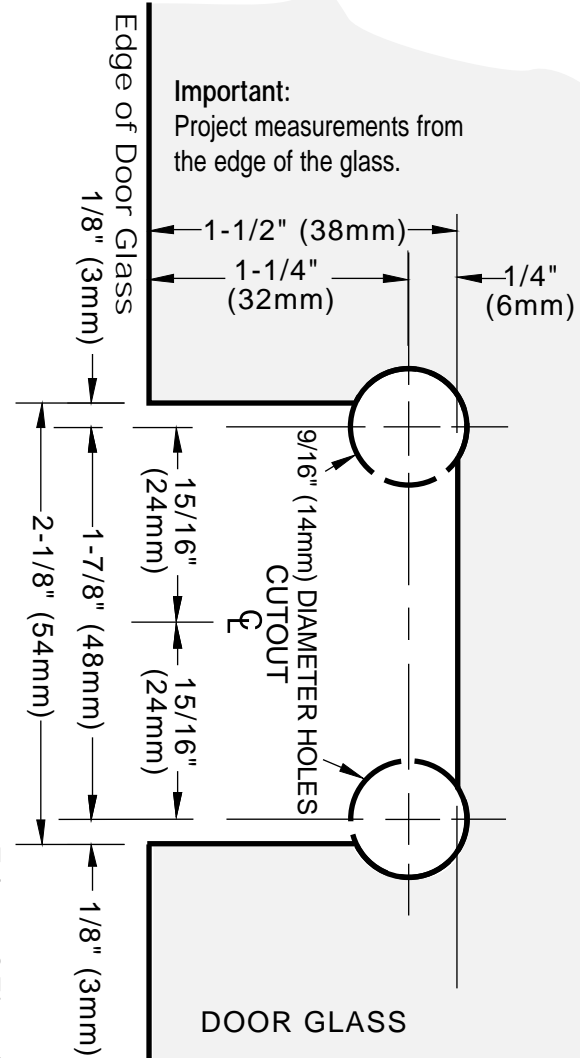

**C.R. LAURENCE CO., INC.**  
**PROFESSIONAL QUALITY**

**Important:**  
 Project measurements from  
 the edge of the glass.

FIXED PANEL GLASS

Edge of Fixed Panel Glass

**Important:**  
 Project measurements from  
 the edge of the glass.

DOOR GLASS

# JR. GENEVA

90° Glass-to-Glass Hinge  
 CAT No. JRG092