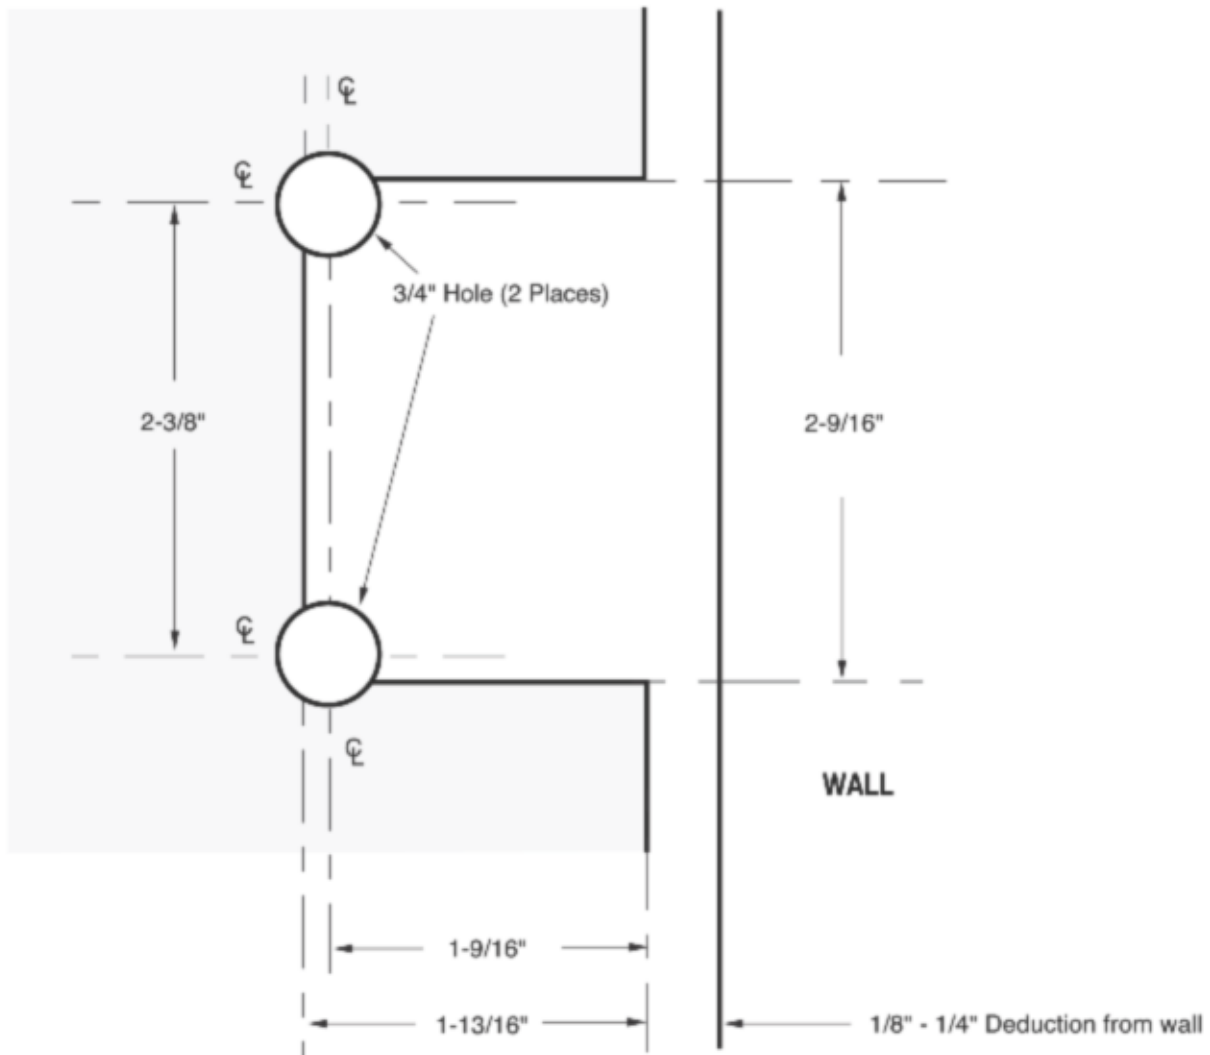

# SHORIZON®

GLASS TO WALL HINGE NOTCH  
H-PGTW, H-PGTW - FP/H-PGTWA, H-PGTWA-FP  
H-PGTW-OP, H-GTW-OP/H-PGTWA-OP, H-GTWA-OP  
H-VGTWA, H-VGTWA-OP, H-VGTWA-FP

NOTE: DRAWINGS NOT TO SCALE.

REVISION DATE 08/15