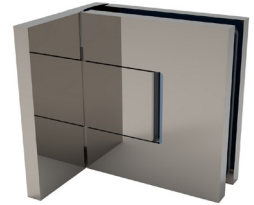

NEW Bellagio, Como, and Lugano Hinges

Introducing Bellagio, Como, and Lugano, three new off-set shower door hinges representing the **highest-quality in European design and durability**. These solid brass hinges have been rigorously tested to 100,000 cycles, five times more than the industry standard, making them ideal for residential and heavy-duty commercial applications.

Bellagio, Como, and Lugano hinges feature snap-on covers that conceal screws and matching brackets. Available finishes include Matte Black, Chrome, Brushed Nickel, and Satin Brass.

Bellagio: double acting

- Tight gaps prevent water infiltration
- Self-centers from 25 degrees
- Compact design
- Adjustable positive closure
- Up to 110 lb. door with 2 hinges
- 39" maximum door width
- For 5/16" or 3/8" tempered glass
- Snap-on covers conceal screws

Lugano: rise and fall action

- Ultra-compact design
- Perfect for a pitched curb
- Use with no ledge for wheelchair accessibility
- Flush mount inside – easy to clean glass
- Up to 99 lb. door with 2 hinges
- 35-7/16" maximum door width
- For 5/16" or 3/8" tempered glass
- Snap-on covers conceal screws