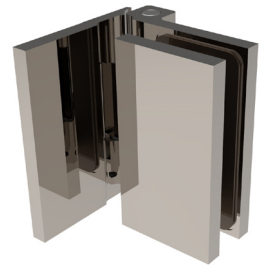

NEW Bellagio, Como, and Lugano Hinges

Introducing Bellagio, Como, and Lugano, three new off-set shower door hinges representing the **highest-quality in European design and durability**. These solid brass hinges have been rigorously tested to 100,000 cycles, five times more than the industry standard, making them ideal for residential and heavy-duty commercial applications.

Bellagio, Como, and Lugano hinges feature snap-on covers that conceal screws and matching brackets. Available finishes include Matte Black, Chrome, Brushed Nickel, and Satin Brass.

Bellagio: double acting

- Tight gaps prevent water infiltration
- Self-centers from 25 degrees
- Compact design
- Adjustable positive closure
- Up to 110 lb. door with 2 hinges
- 39" maximum door width
- For 5/16" or 3/8" tempered glass
- Snap-on covers conceal screws

Como: glass hole template, no cutouts

- 180-degree free swinging
- Ideal for wheelchair accessibility
- Allows saloon door configuration
- Up to 110 lb. door with 2 hinges
- 39" maximum door width
- For 5/16" or 3/8" tempered glass
- Snap-on covers conceal screws