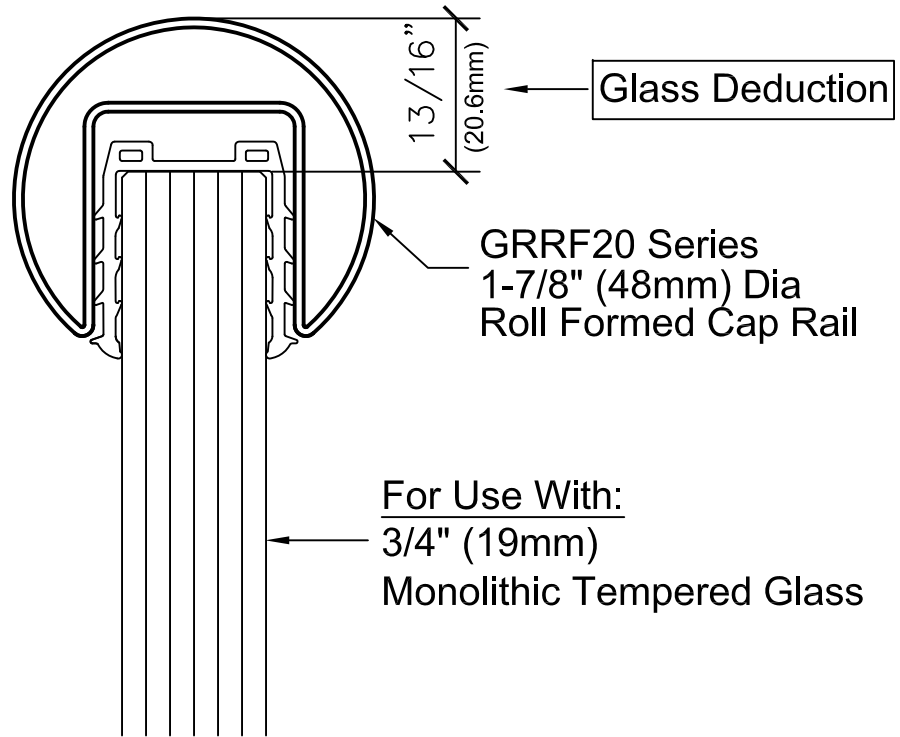

CRL Cat # GRRF20 Series Cap Rails

Available in Brushed and Polished Stainless Finishes

CRL Cat # GRRF2019PV

Protective Rubber Inserts

For Use With:
 3/4" (19mm)
 Monolithic Tempered Glass