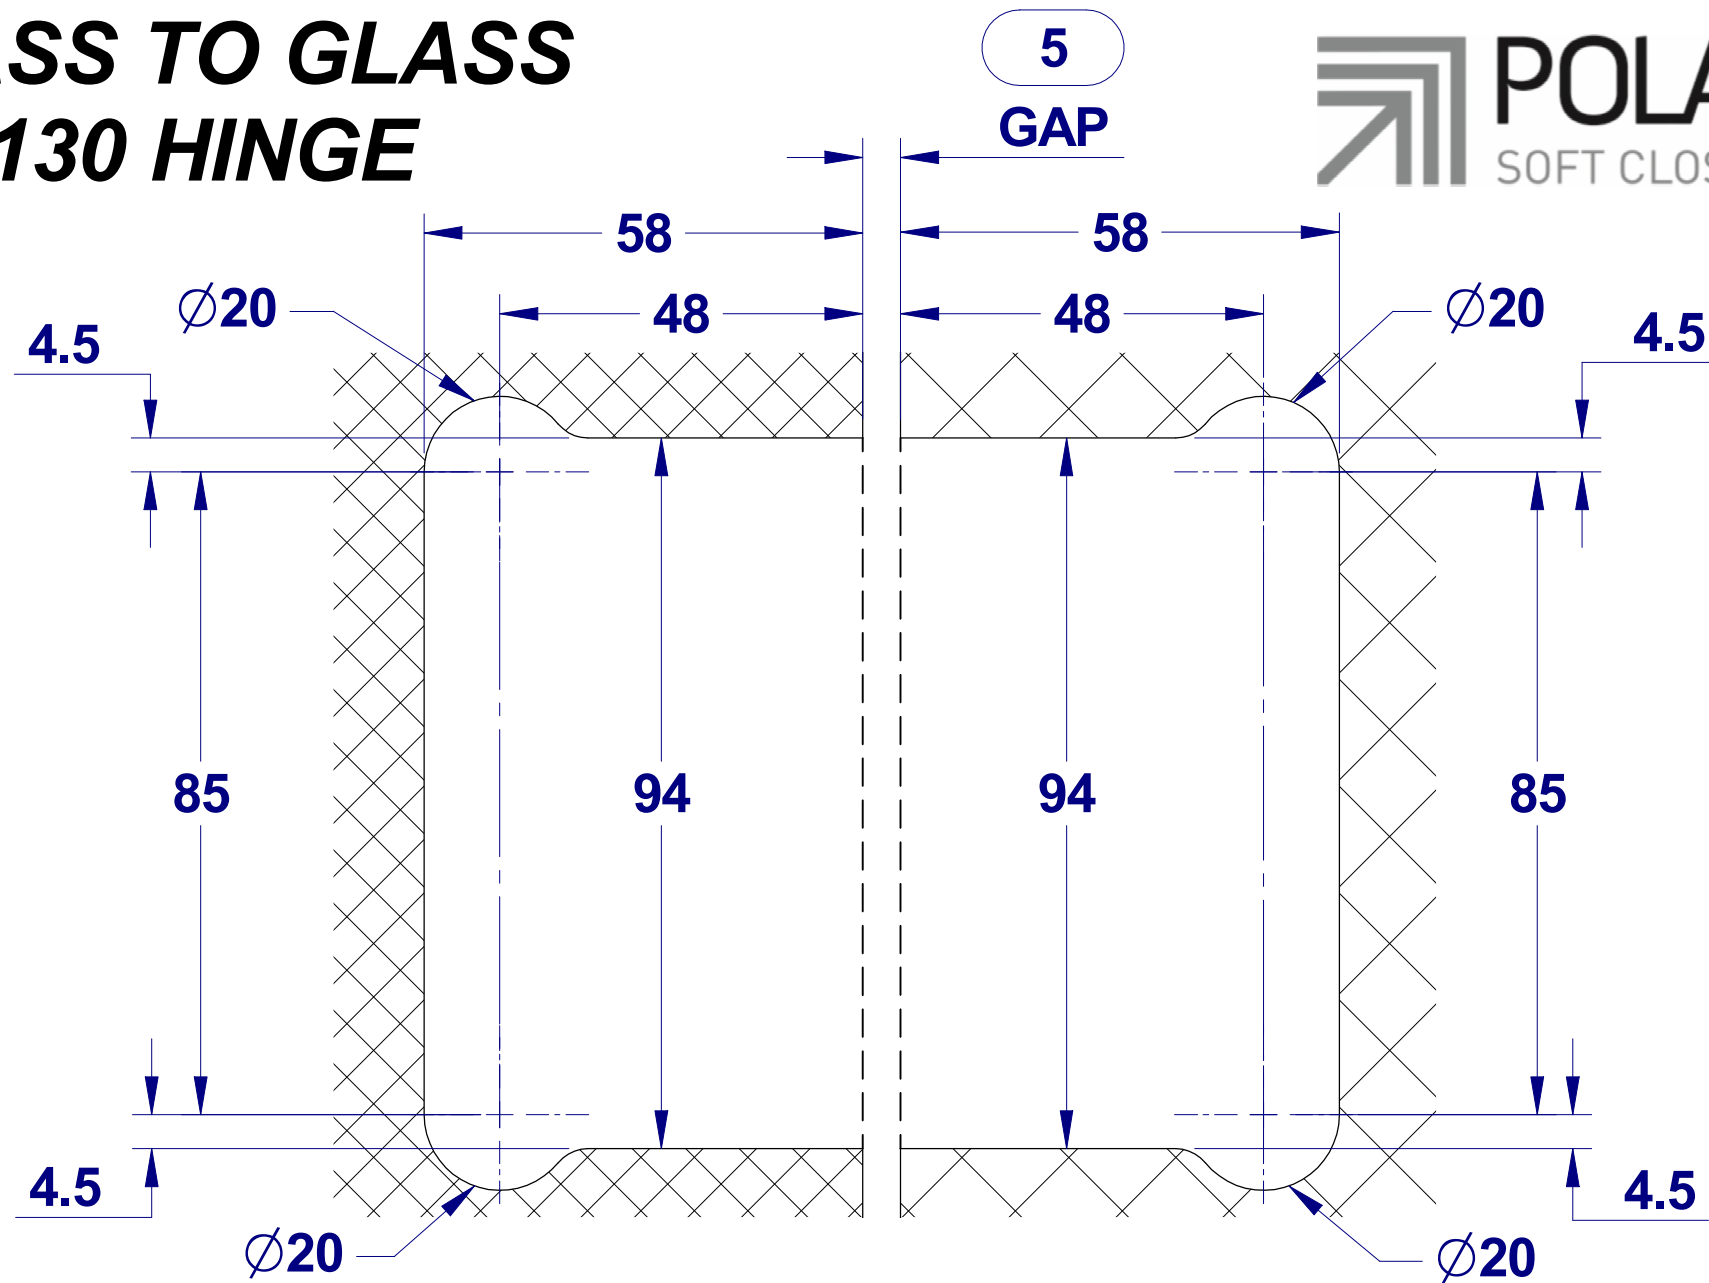

# GLASS TO GLASS 130 HINGE

GLASS CUT-OUT  
TOP & BOTTOM