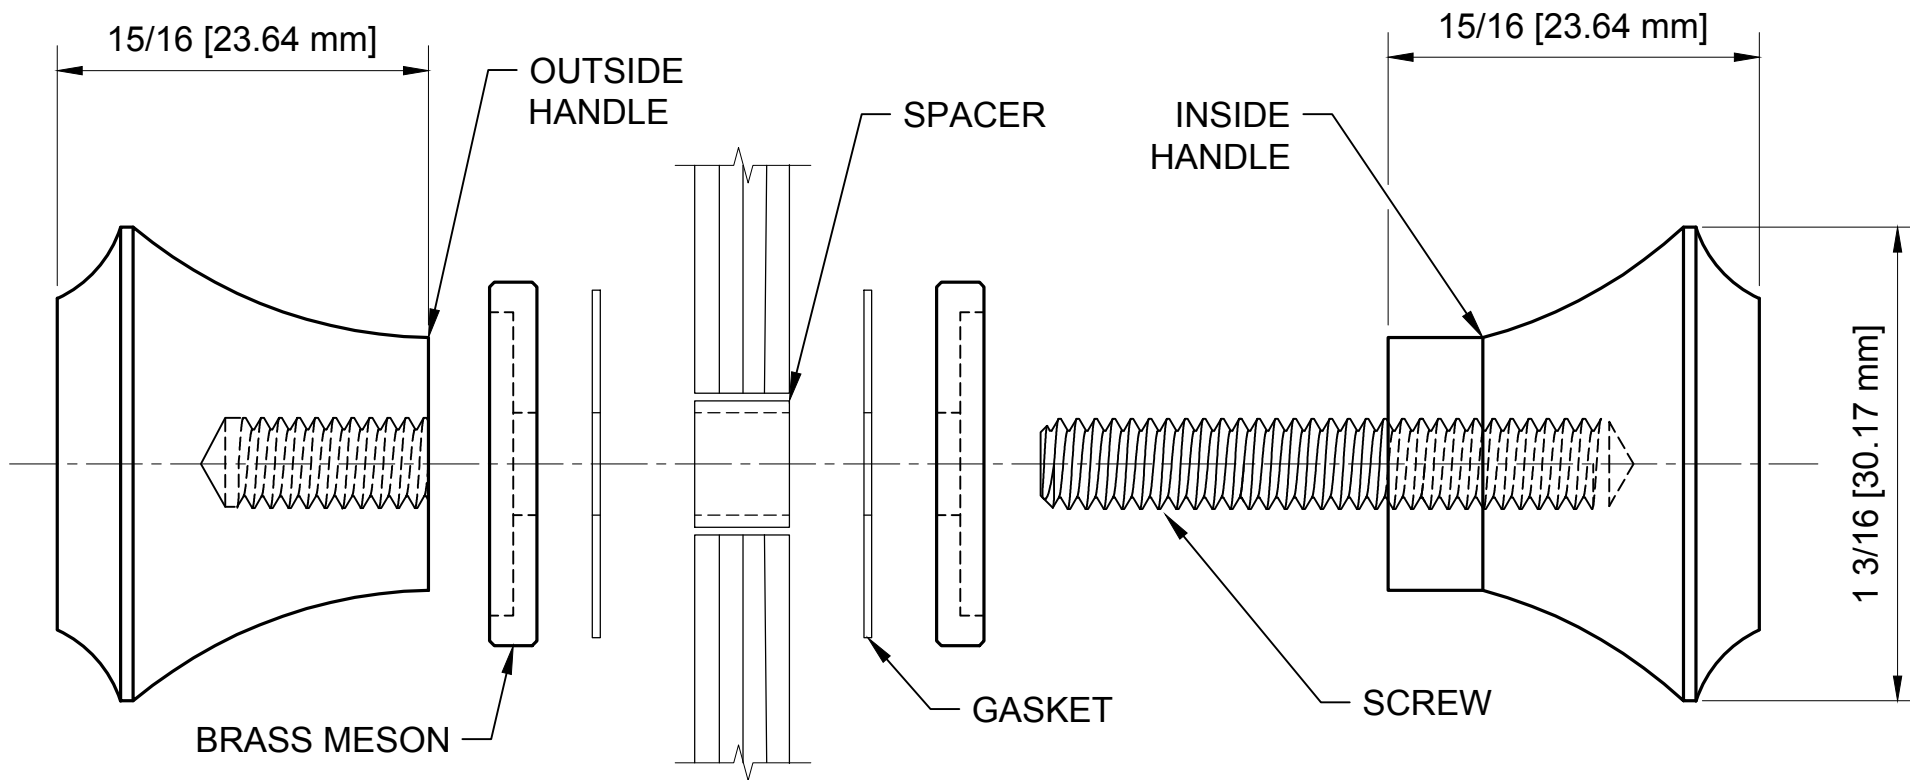

PART NUMBER	FINISH
SDK053CH	CHROME
SDK053BR	POLISHED BRASS
SDK053ORB	OIL RUBBED BRONZE
SDK053BN	BRUSHED NICKEL
SDK053BSC	BRUSHED SATIN CHROME
SDK053PN	POLISHED NICKEL
SDK053SB	SATIN BRASS
SDK053SC	SATIN CHROME
SDK053W	WHITE

**Material:** Solid Brass

**Glass Thickness Range:** 1/4" to 1/2" (6 to 12 mm)

**Hole Diameter Required:** 1/2" (12 mm)

C.R. LAURENCE CO.  
 ARCHITECTURAL PRODUCTS  
 PH (800)-421-6144 FX: 800-587-7501  
 www.crlaurence.com

DESCRIPTION:

FLAIR STYLE KNOB BACK TO BACK

PART #: SEE CHART

DATE: 10/24/18

FILE NAME: SDK053

SCALE: NTS

DRAWN BY: BRIAN R.