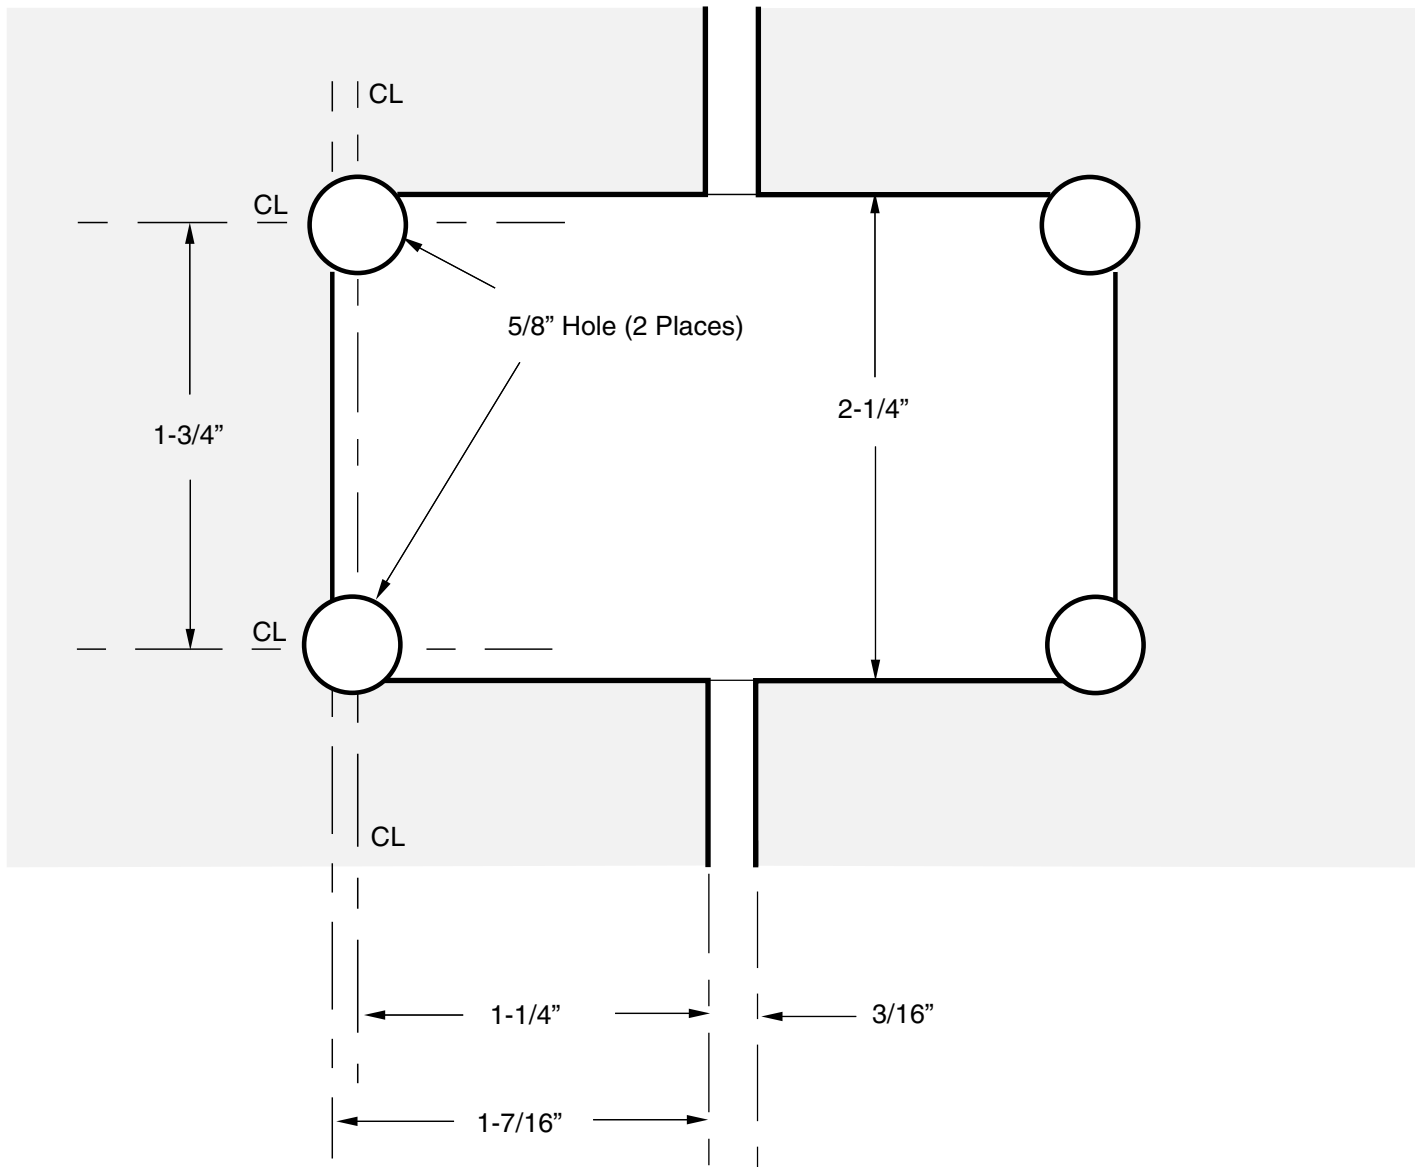

# SHORIZON®

RADIAL 1/4" 180 DEGREE GLASS TO GLASS HINGE NOTCH  
H-R14180GTG

Note: Notch is the same for the Door and Fixed Panel.

NOTE: DRAWINGS NOT TO SCALE.

REVISION DATE 08/15

**ushorizon.com**

28539 INDUSTRY DRIVE, VALENCIA, CA 91355