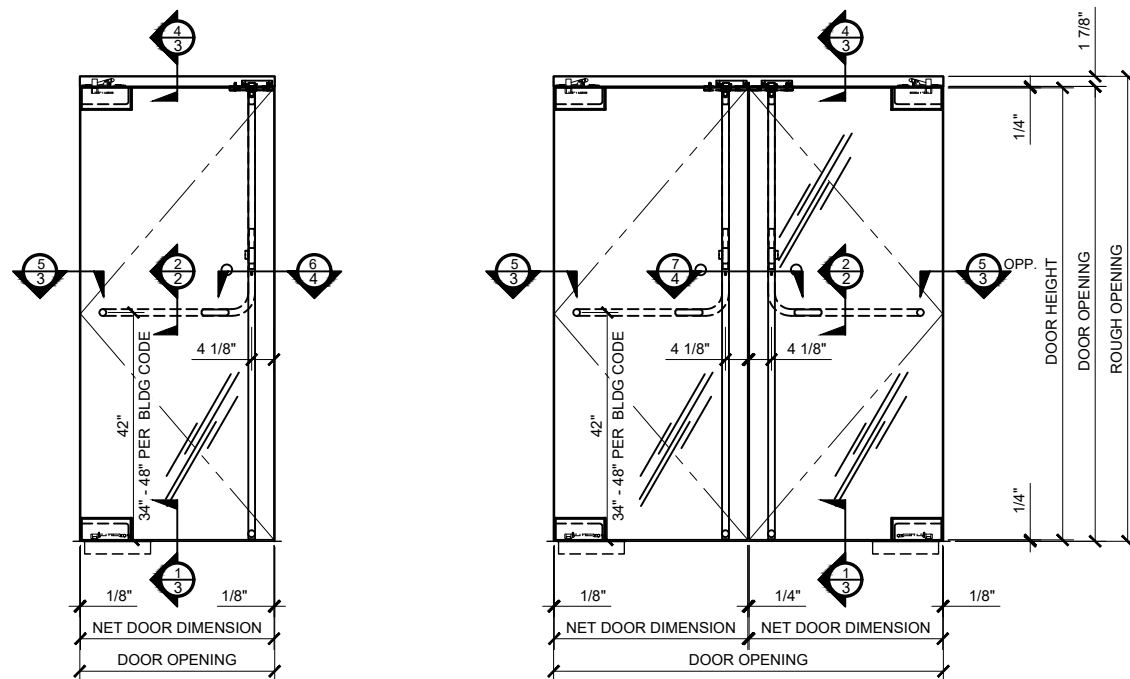

HERCULITE "P-STYLE" WEDGE-LOCK RAIL GLASS DOORS WITH MINI STILES

HERCULITE "BP-STYLE" WEDGE-LOCK RAIL GLASS DOORS

HERCULITE "A-STYLE" WEDGE-LOCK PATCH RAIL GLASS DOORS

CRL - BLUMCRAFT PANIC HANDLE HAVE  
12'-0" (144") SIZE LIMITATION FOR DOOR  
HEIGHTS