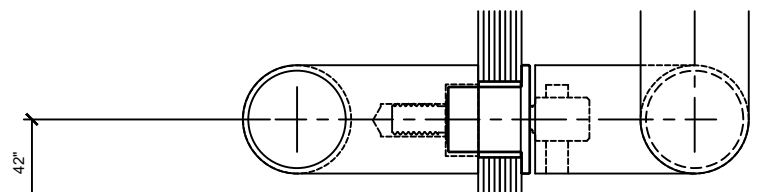

Drawn By: VM  
Date: 10/24/2013  
Scale: 1'-0" = 1'-0"  
File Name: CRL\_BCRFT\_PHS.dwg

Sheet

4 PANIC HANDLE DOOR HEAD DETAIL  
WEDGE-LOCK "A & BP" STYLE ALL GLASS DOOR W/PA100F

3 PANIC ACTUATOR OPTIONAL DETAILS  
1/2" ALL GLASS DOOR W/ PA100\_