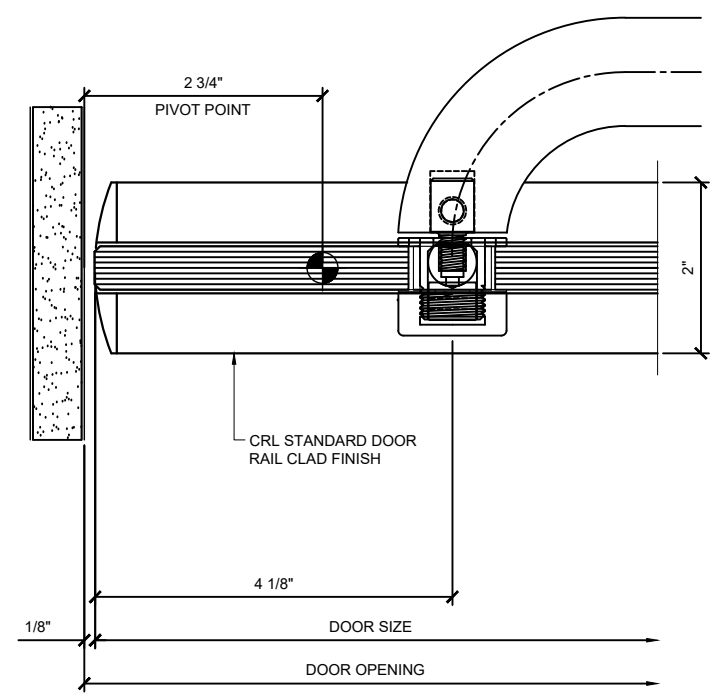

5 JAMB DETAIL AT PANIC HANDLE HINGE SIDE
WEDGE-LOCK "BP" STYLE ALL GLASS DOOR W/ PA100F