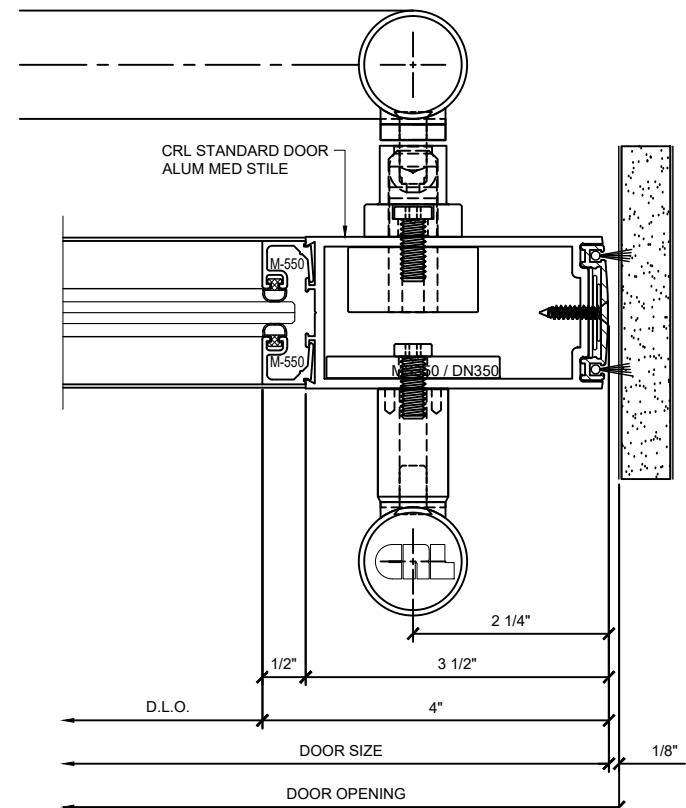

6 JAMB DETAIL AT PANIC HANDLE LOCK SIDE
CRL-US ALUM SERIES 400 FULL FRAMED DOOR W/PA100F