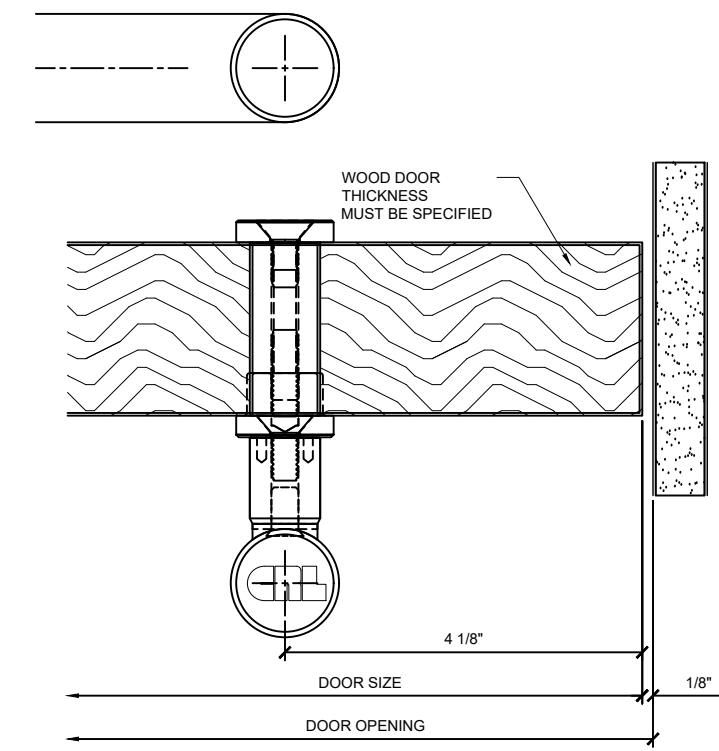

2 PANIC HANDLE DETAIL  
2" THICK SOLID WOOD DOOR W/PA100F

1 EXTERIOR HANDLE DOOR SILL DETAIL  
2" THICK SOLID WOOD DOOR W/PA100F

CRL STANDARD DOOR ELECTRIC STRIKE

5 JAMB DETAIL AT PANIC HANDLE HINGE SIDE  
2" THICK SOLID WOOD DOOR W/PA100F