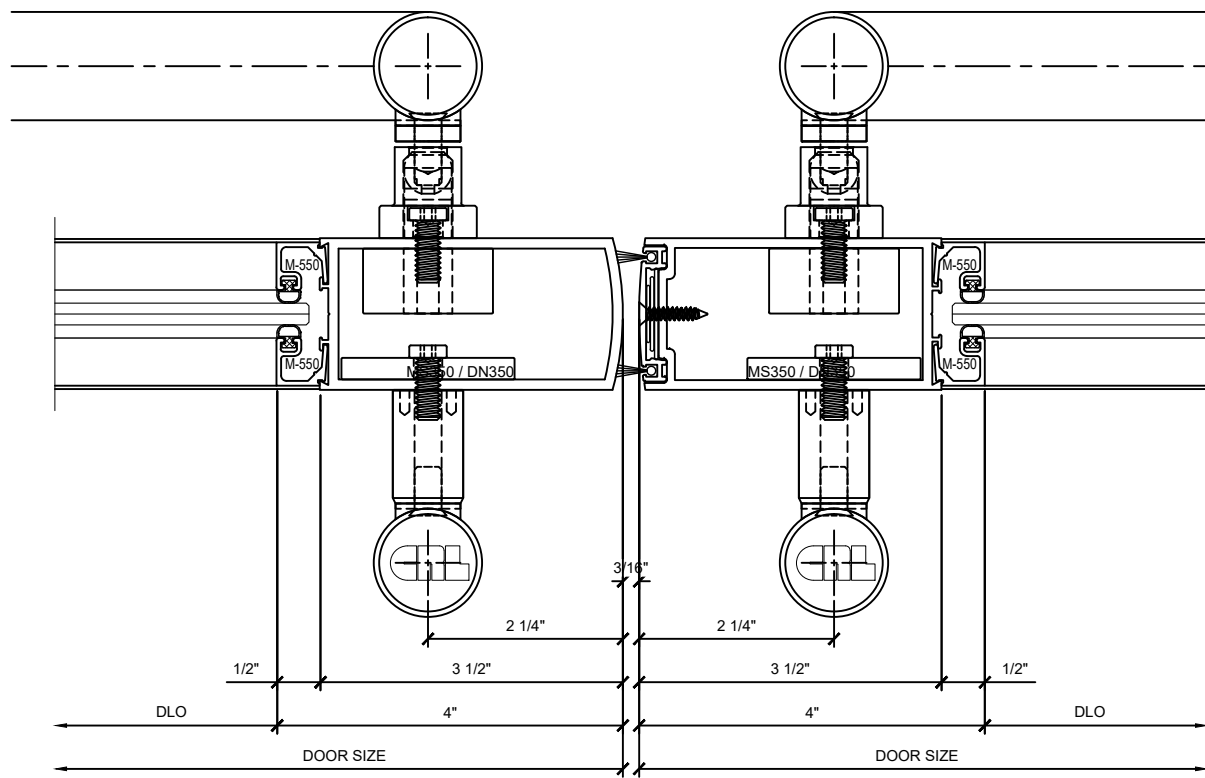

7 MEDIUM MEETING STILES AT PANIC HANDLE
CRL-US ALUM SERIES 400 FULL FRAMED DOOR W/PA100F

Revisions By:

CRL

2503 E. Verron Avenue, Los Angeles, CA 90058-1897
PH (800)-421-0144 FX: 800-587-7501 www.craurence.com

Description:

CRL / BLUMCRAFT
PANIC HANDLES
FOR ALL DOOR SYSTEMS

Drawn By: VM
Date: 10/24/2013
Scale: NTS
File Name: CRL_BCRFT_PHS.dwg

Sheet

5