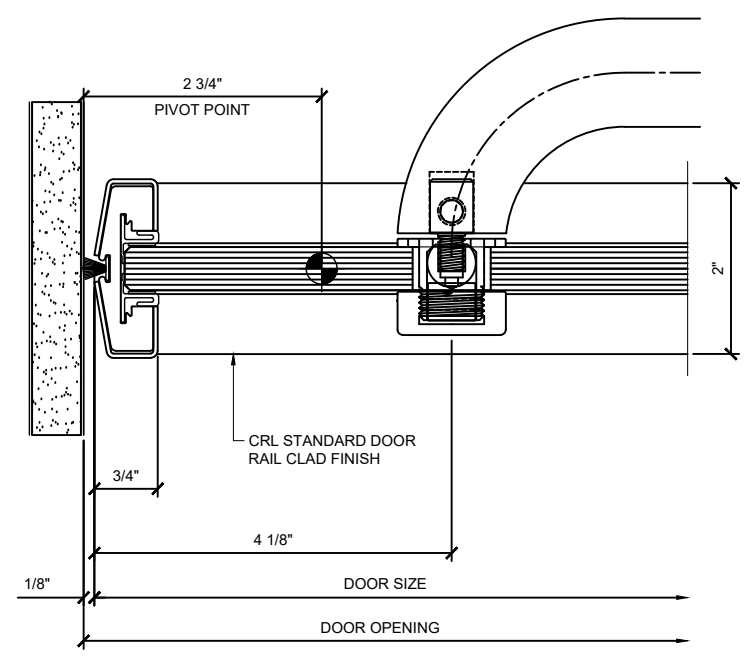

1 EXTERIOR HANDLE DOOR SILL DETAIL  
WEDGE-LOCK "P & BP" STYLE ALL GLASS DOOR W/ PA100F

5 JAMB DETAIL AT PANIC HANDLE HINGE SIDE  
WEDGE-LOCK "P" STYLE ALL GLASS DOOR W/ PA100F

6 JAMB DETAIL AT PANIC HANDLE LOCK SIDE  
WEDGE-LOCK "P" STYLE ALL GLASS DOOR W/ PA100F