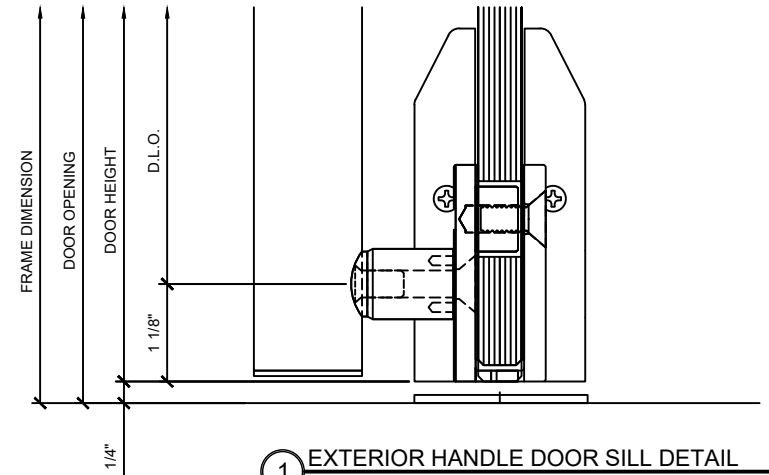

1 EXTERIOR HANDLE DOOR SILL DETAIL
WEDGE-LOCK "A" STYLE ALL GLASS DOOR W/ PA100F