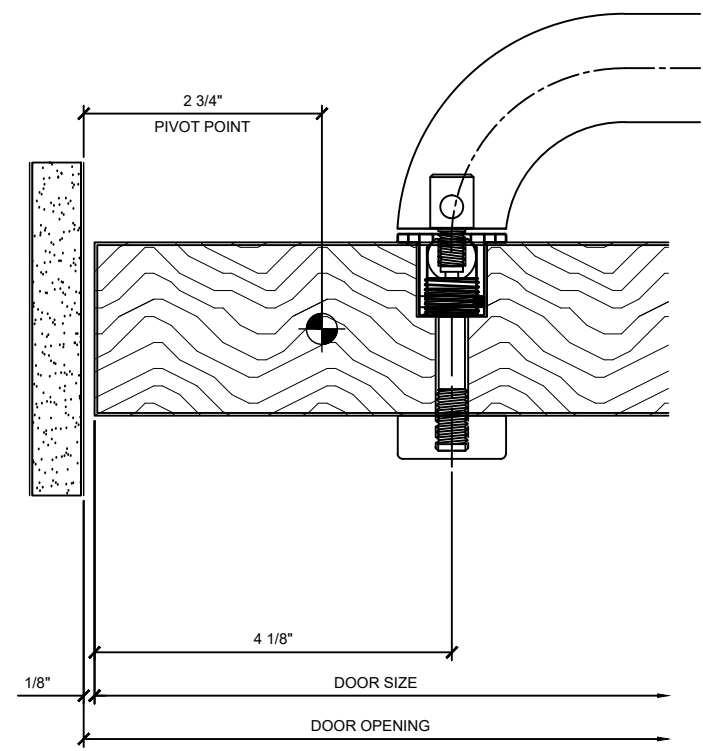

CRL STANDARD DOOR ELECTRIC STRIKE

Revisions By:

CRL

2503 E. Verdon Avenue, Los Angeles, CA 90058-1897
PH (800)-421-0144 FX: 800-567-7501 www.crlaurence.com

Description:
CRL / BLUMCRAFT
PANIC HANDLES
FOR ALL DOOR SYSTEMS

Drawn By: VM
Date: 10/24/2013
Scale: 1'-0" = 1'-0"
File Name: CRL_BCRFT_PHS.dwg

Sheet