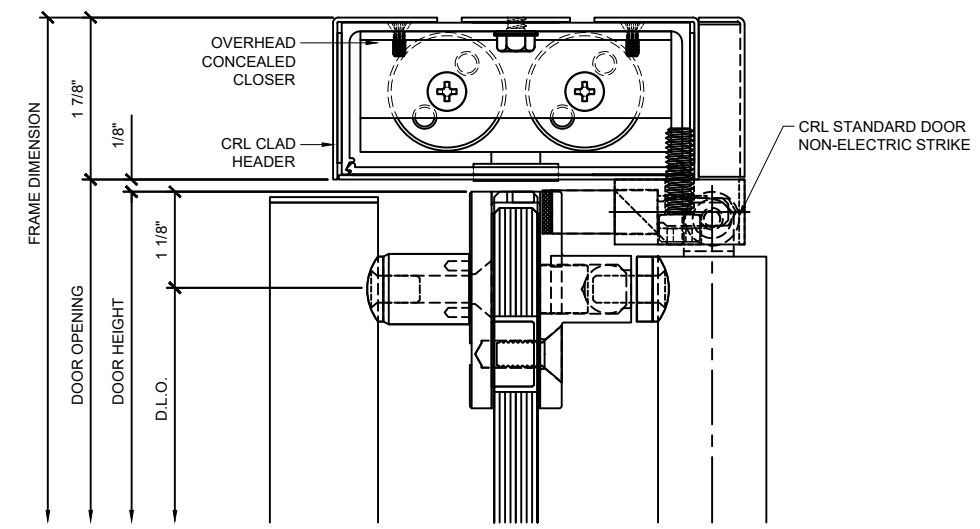

4 PANIC HANDLE DOOR HEAD DETAIL
PATCH STYLE ALL GLASS DOOR W/PA100F