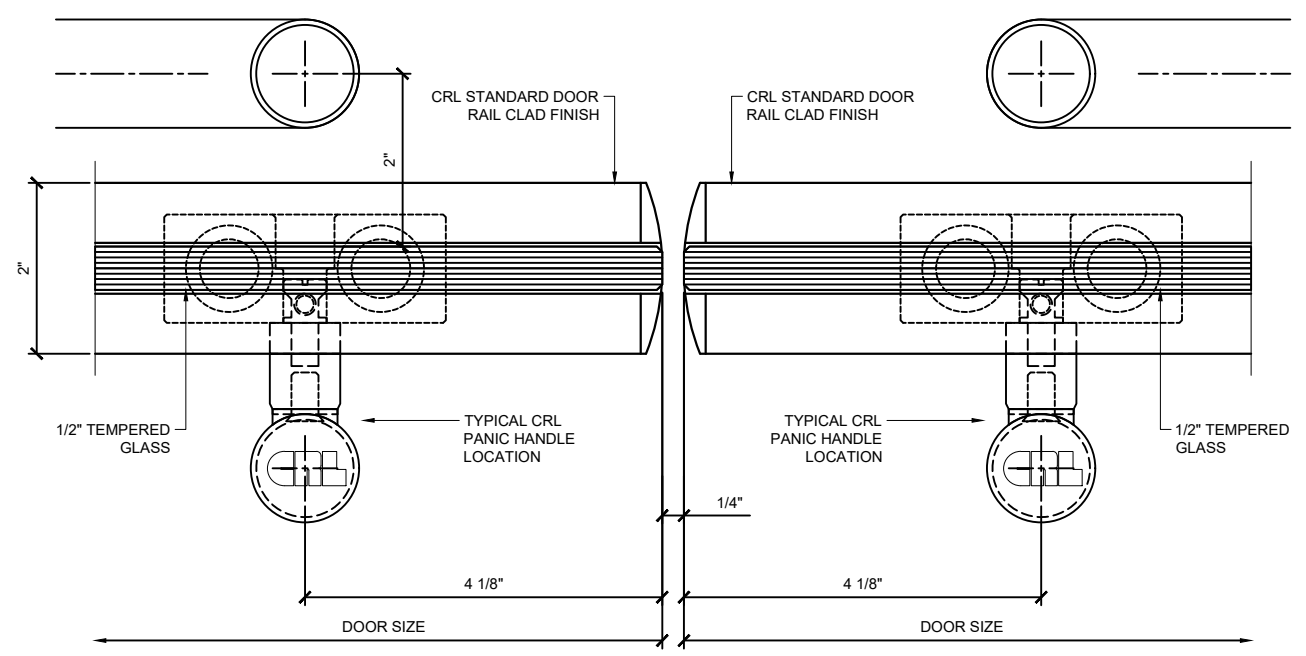

2503 E. Verdon Avenue, Los Angeles, CA 90058-1897
PH (800)-421-0144 FX: 800-567-7501 www.crlaurence.com

Description:
CRL / BLUMCRAFT
PANIC HANDLES
FOR ALL DOOR SYSTEMS

Drawn By: VM
Date: 10/24/2013
Scale: 1'-0" = 1'-0"
File Name: CRL_BCRFT_PHS.dwg

Sheet