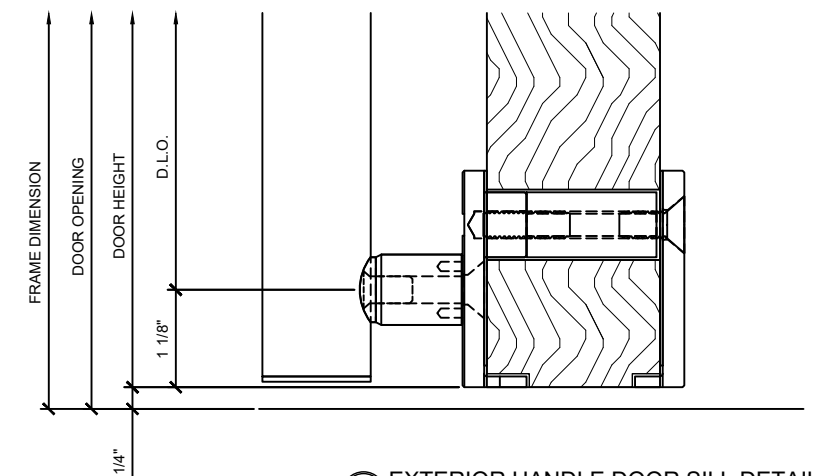

1 EXTERIOR HANDLE DOOR SILL DETAIL
2" THICK SOLID WOOD DOOR W/PA100F

CRL STANDARD DOOR ELECTRIC STRIKE