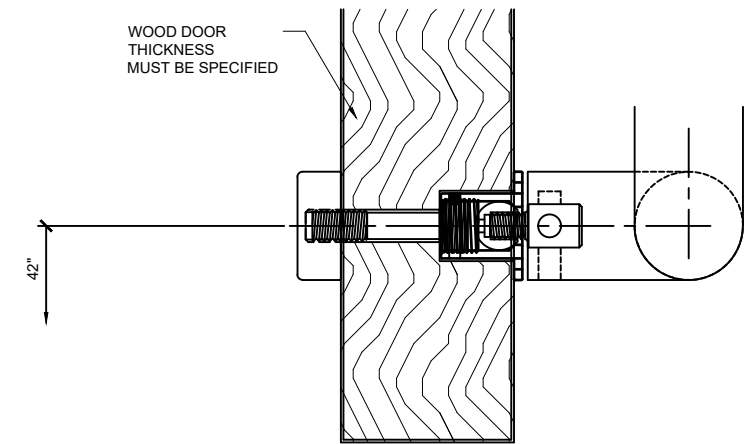

Description:

CRL / BLUMCRAFT  
 PANIC HANDLES  
 FOR ALL DOOR SYSTEMS

Drawn By: VM  
 Date: 10/24/2013  
 Scale: NTS  
 File Name: CRL\_BCRFT\_PHS.dwg

Sheet

5

4 PANIC HANDLE WOOD DOOR HEAD DETAIL  
2" THICK SOLID WOOD DOOR W/PA100F