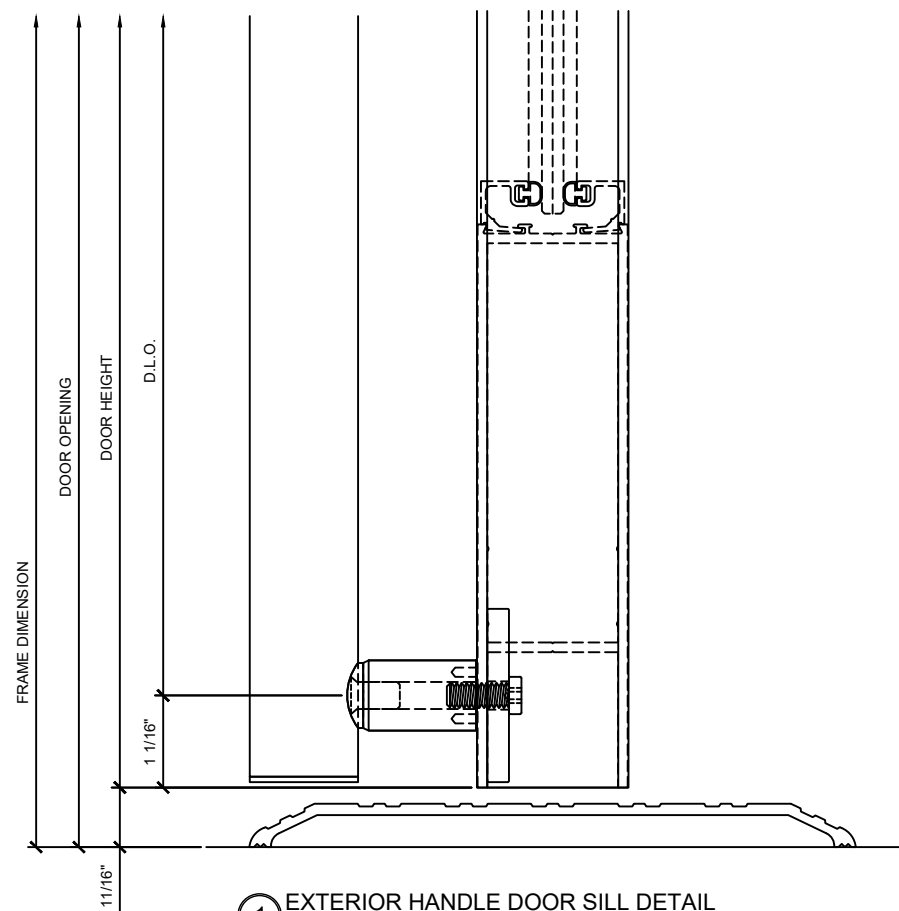

1 EXTERIOR HANDLE DOOR SILL DETAIL
CRL-US ALUM SERIES 400 FULL FRAMED DOOR W/PA100F