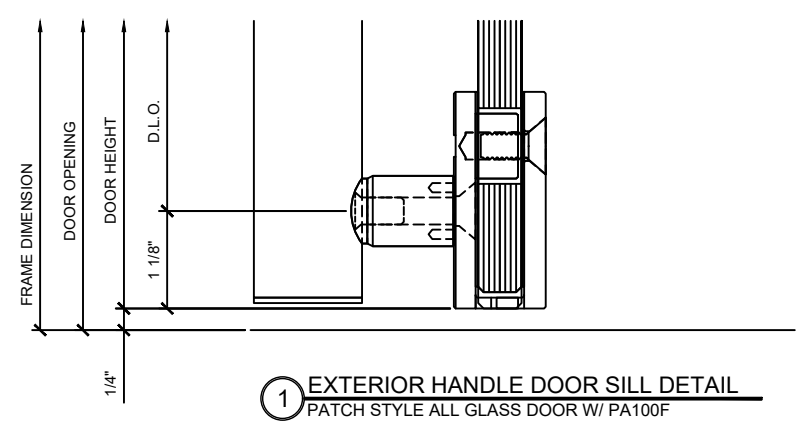

1 EXTERIOR HANDLE DOOR SILL DETAIL
PATCH STYLE ALL GLASS DOOR W/ PA100F