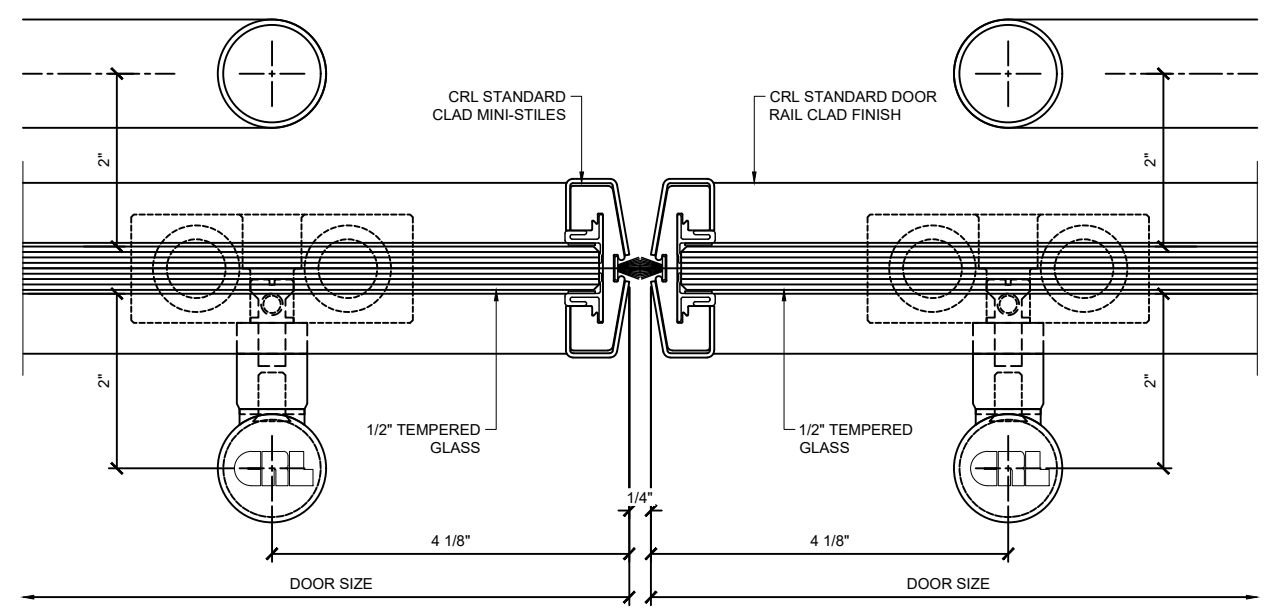

1 EXTERIOR HANDLE DOOR SILL DETAIL  
WEDGE-LOCK "P & BP" STYLE ALL GLASS DOOR W/ PA100F

5 JAMB DETAIL AT PANIC HANDLE HINGE SIDE  
WEDGE-LOCK "P" STYLE ALL GLASS DOOR W/ PA100F

6 JAMB DETAIL AT PANIC HANDLE LOCK SIDE  
WEDGE-LOCK "P" STYLE ALL GLASS DOOR W/ PA100F