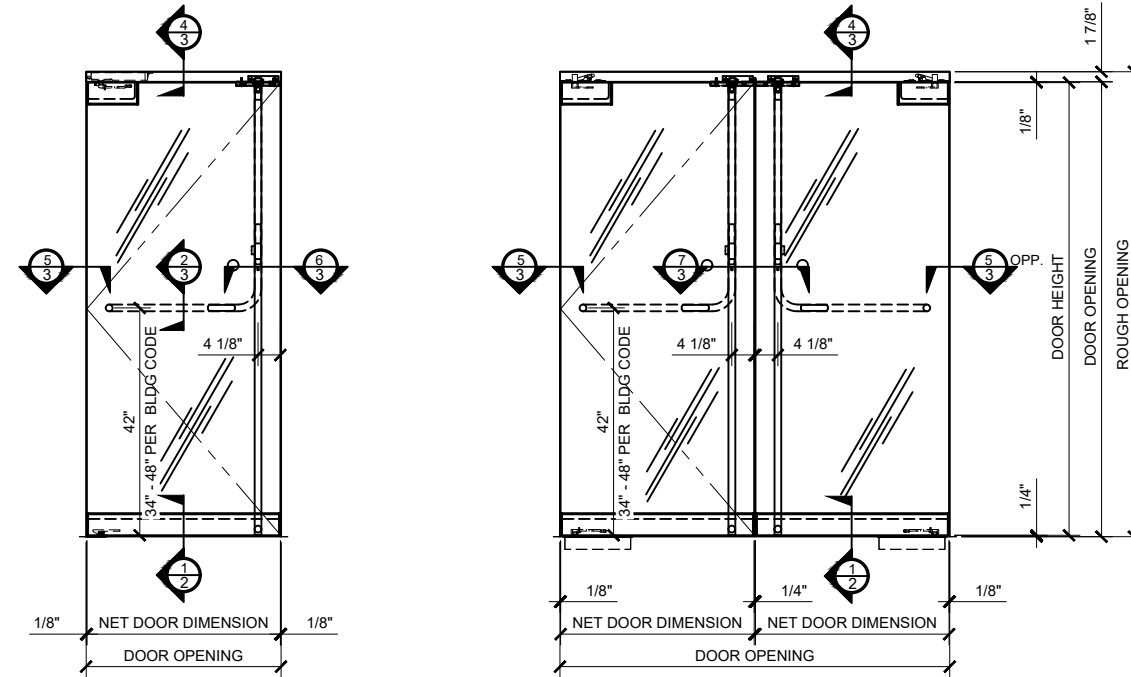

# CRL

2503 E. Vernon Avenue, Los Angeles, CA 90058-1897  
PH (800)-421-6144 FX: 800-587-7501 www.crlaurence.com

Description:  
CRL / BLUMCRAFT  
PANIC HANDLES  
FOR ALL DOOR SYSTEMS

Drawn By: VM  
Date: 10/24/2013  
Scale: 3/4" = 1'-0"  
File Name: CRL\_BCRFT\_PHS.dwg  
Sheet

HERCULITE "P-STYLE" WEDGE-LOCK RAIL GLASS DOORS WITH MINI STILES

HERCULITE "BP-STYLE" WEDGE-LOCK RAIL GLASS DOORS

HERCULITE "A-STYLE" WEDGE-LOCK PATCH RAIL GLASS DOORS

CRL - BLUMCRAFT PANIC HANDLE HAVE  
12'-0" (144") SIZE LIMITATION FOR DOOR  
HEIGHTS