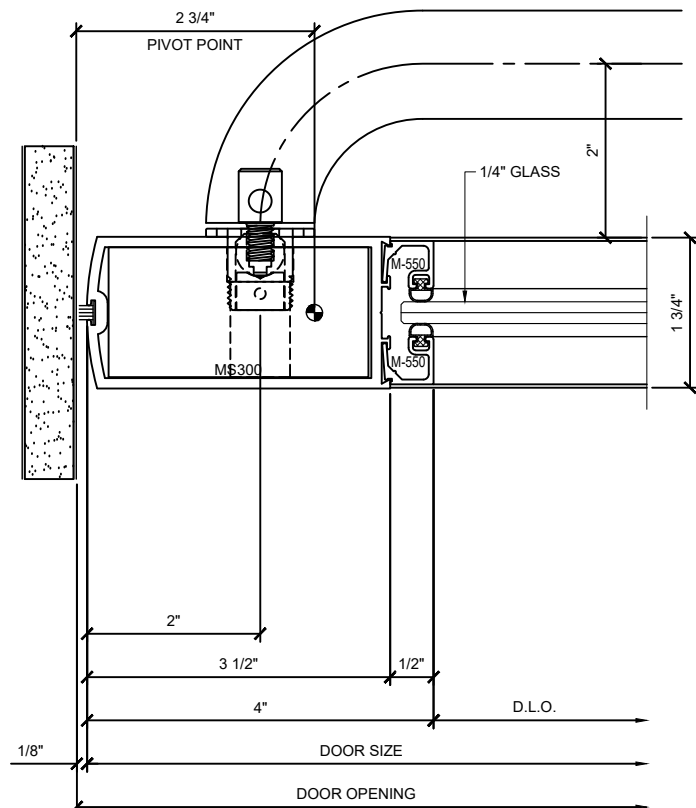

6 JAMB DETAIL AT PANIC HANDLE LOCK SIDE  
PATCH STYLE ALL GLASS DOOR W/ PA100F

7 MEETING STILES AT PANIC HANDLE  
PATCH STYLE ALL GLASS DOOR W/ PA100F

4 PANIC HANDLE DOOR HEAD DETAIL  
 CRL-US ALUM SERIES 400 FULL FRAMED DOOR W/PA100F