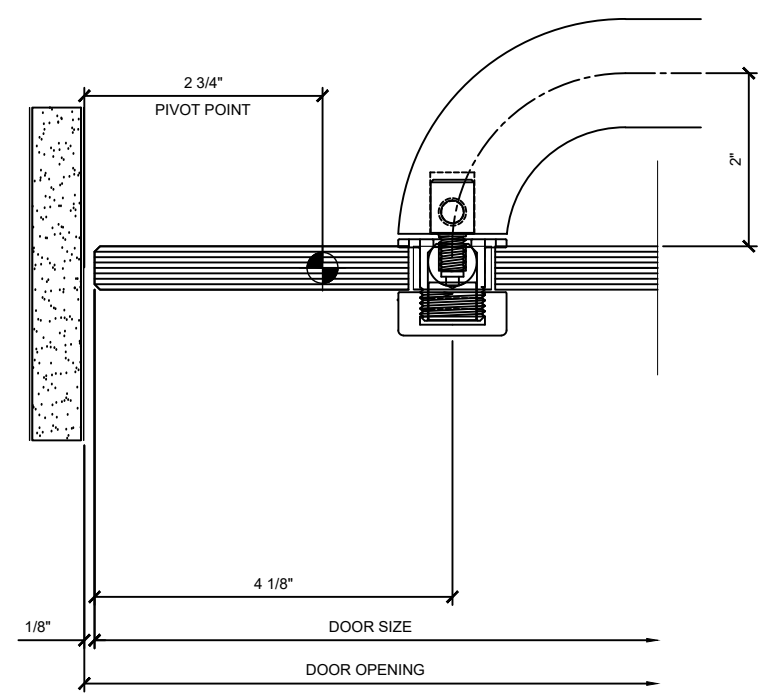

7 MEETING STILES AT PANIC HANDLE
WEDGE-LOCK "BP" STYLE ALL GLASS DOOR W/ PA100F

5 JAMB DETAIL AT PANIC HANDLE HINGE SIDE
PATCH STYLE ALL GLASS DOOR W/ PA100F