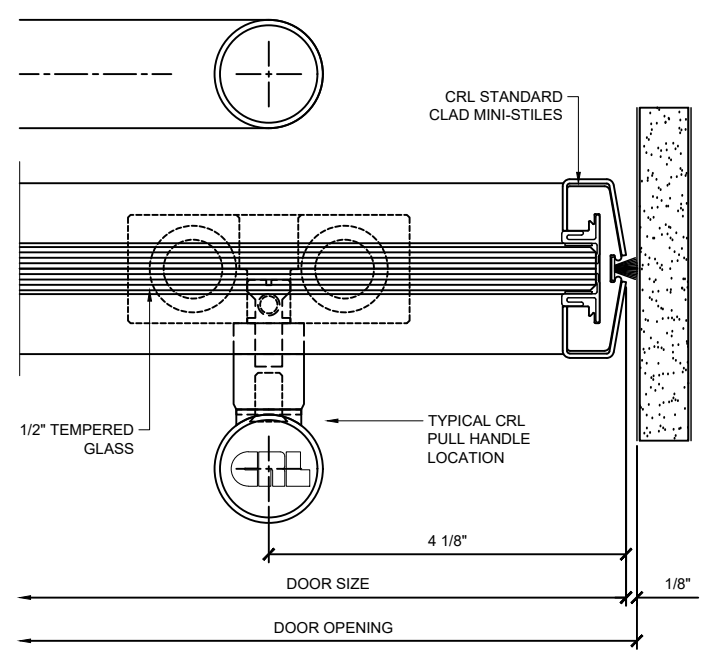

6 JAMB DETAIL AT PANIC HANDLE LOCK SIDE
WEDGE-LOCK "P" STYLE ALL GLASS DOOR W/ PA100F