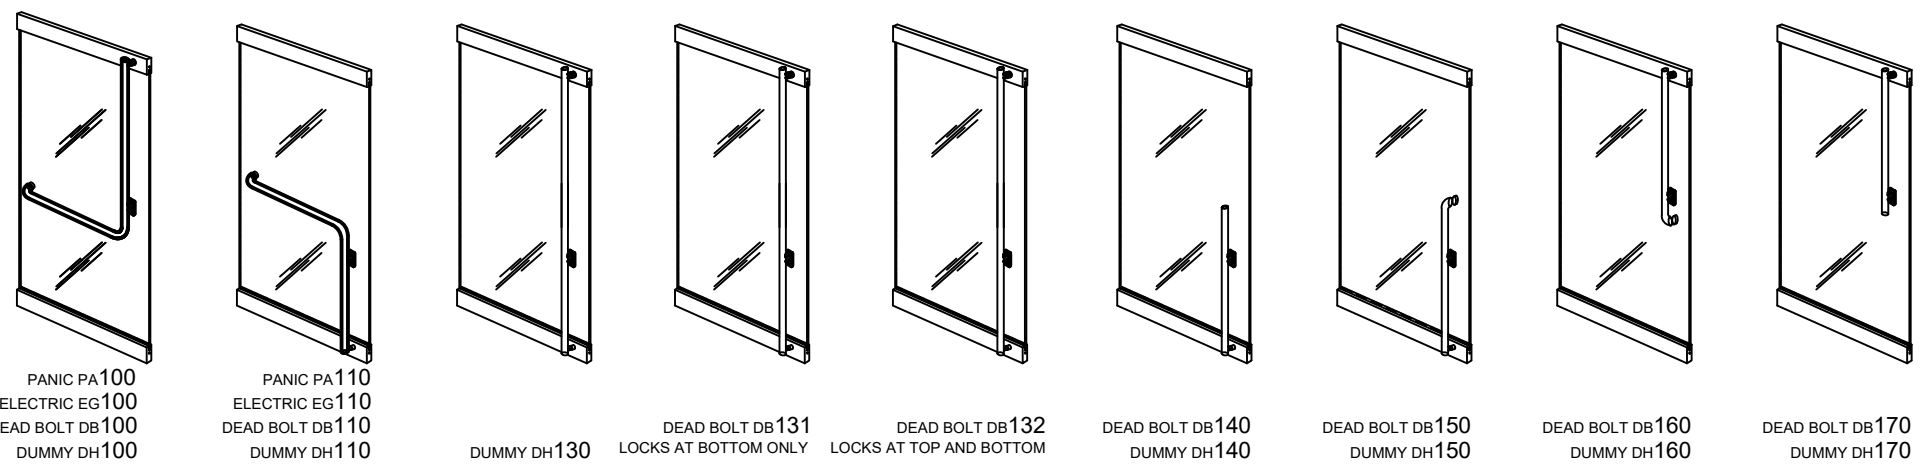

INTERIOR  
OPERATING  
HANDLE

EXTERIOR  
FIXED  
PULL  
HANDLES

**CRL-BLUMCRAFT**

THE EXTERIOR PUSH/ PULL HANDLE,CAN BE USED WITH ANY INTERIOR PANIC HANDLE, DEADBOLT HANDLE, ELECTRONIC EGRESS OR DUMMY HANDLE.  
PUSH /PULL HANDLES CAN BE MOUNTED ON TO GLASS , ALUMINUM, WOOD OR HOLLOW METAL DOORS.  
WITH 140 COMBINATIONS OF STYLES AND CONFIGURATIONS AVAILABLE.