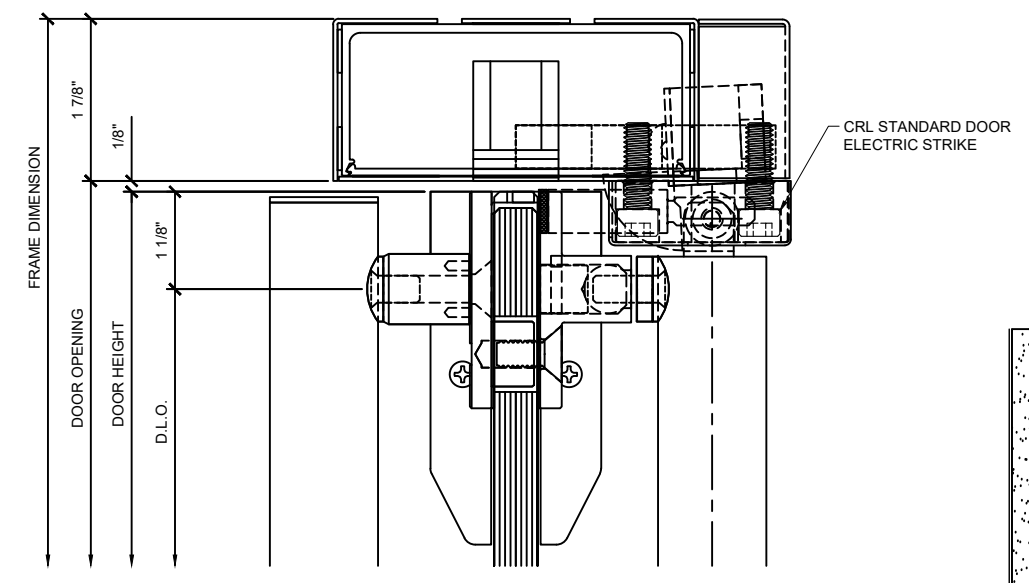

2503 E. Verdon Avenue, Los Angeles, CA 90058-1897
PH (800)-421-0144 FX: 800-567-7501 www.crlaurence.com

Description:
CRL / BLUMCRAFT
PANIC HANDLES
FOR ALL DOOR SYSTEMS

Drawn By: VM
Date: 10/24/2013
Scale: 1'-0" = 1'-0"
File Name: CRL_BCRFT_PHS.dwg

Sheet

4 PANIC HANDLE DOOR HEAD DETAIL
WEDGE-LOCK "A & BP" STYLE ALL GLASS DOOR W/PA100F