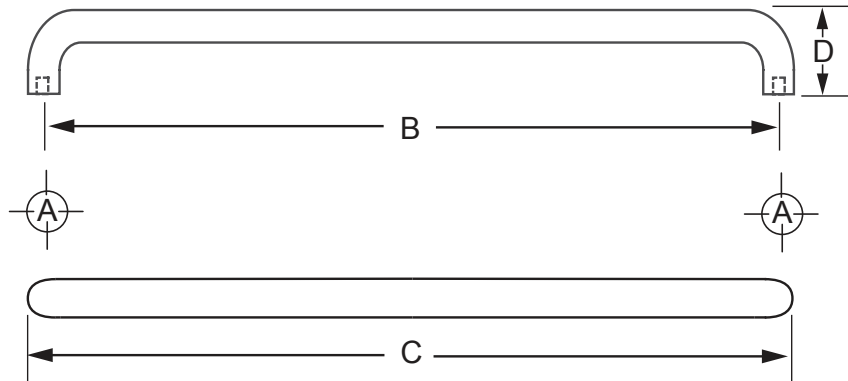

CRL ALUMINUM DOOR MOUNTED STANDARD PULL HANDLES

CRL 1" X 33" SOLID STRAIGHT PULL HANDLE

CAT. NO.
 M1653310B
 M1653332D
 M1653328
 M165333

INCLUDED MOUNTING HARDWARE

5/16"-18 thru-bolts and
 finish washers

MOUNTING TEMPLATE

FINISH
M1653310B = OIL RUBBED BRONZE
M1653332D = BRUSHED STAINLESS
M1653328 = ALUMINUM
M165333 = BRASS

NOTE: Please select appropriate Cat. No. for color and finish.

Hole Size: A	B	C	D
Wood/Aluminum 5/16" (8 mm)	33" (838 mm)	34" (864 mm)	3-3/8" (85.7 mm)

Mounting Options	Wood/Aluminum up to 1-3/4" (45 mm)
Mounting Hardware	Included

NOTE: Optional hardware kits must be purchased separately.