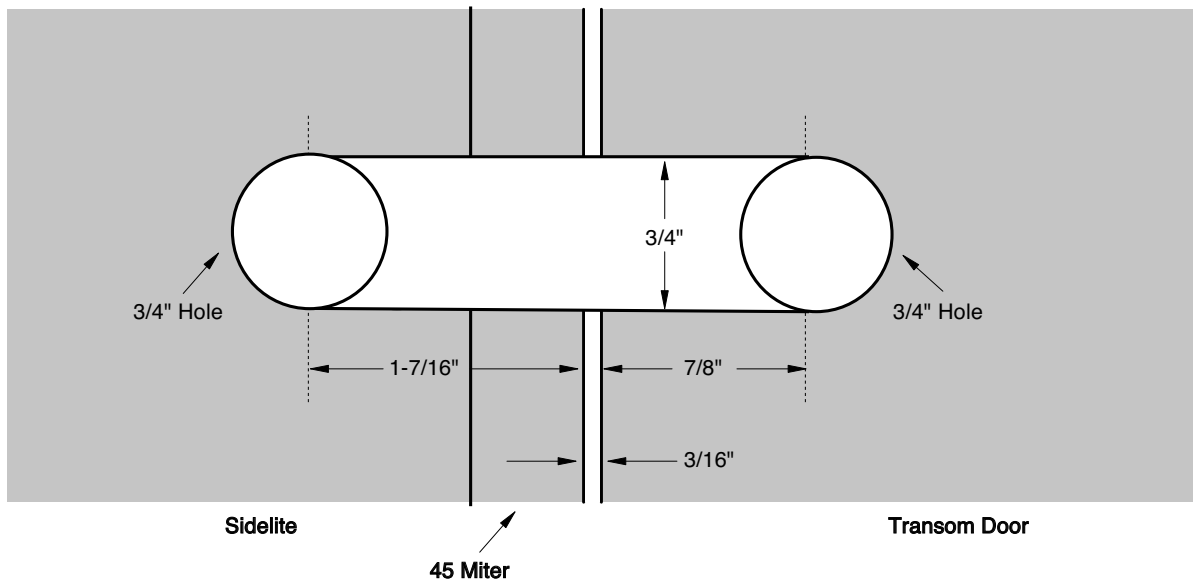

# SHORIZON®

MOVABLE TRANSOM CLIP - 135 GLASS TO GLASS  
C-MT135, C-PMT135

NOTE: DRAWINGS NOT TO SCALE.

REVISION DATE 08/15

**ushorizon.com**

28539 INDUSTRY DRIVE, VALENCIA, CA 91355

Toll Free Phone: (877) 728-3874 Toll Free Fax: (888) 440-9567