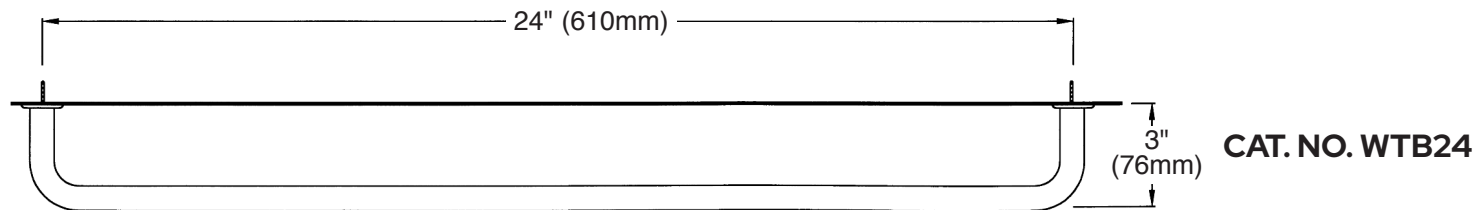

Specifications:

No Holes Required

Screw Studs Into Wall and Attach Towel Bar

All Measurements Are Center-To-Center

Appropriate Clear Gaskets Included

TOWEL BARS

Wall Mounted (Tubular Brass Construction)