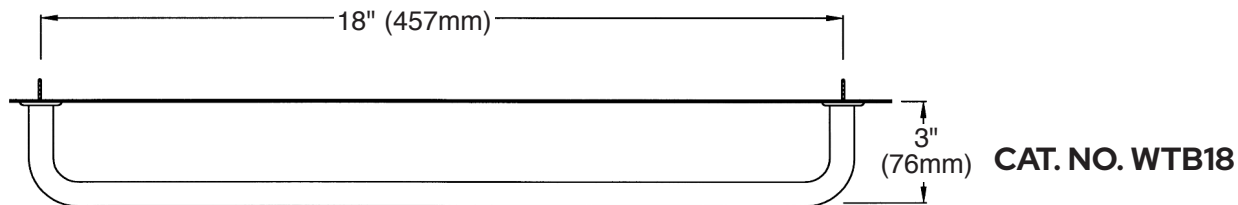

Specifications:

No Holes Required

Screw Studs Into Wall and Attach Towel Bar

All Measurements Are Center-To-Center

Appropriate Clear Gaskets Included

TOWEL BARS

Wall Mounted (Tubular Brass Construction)