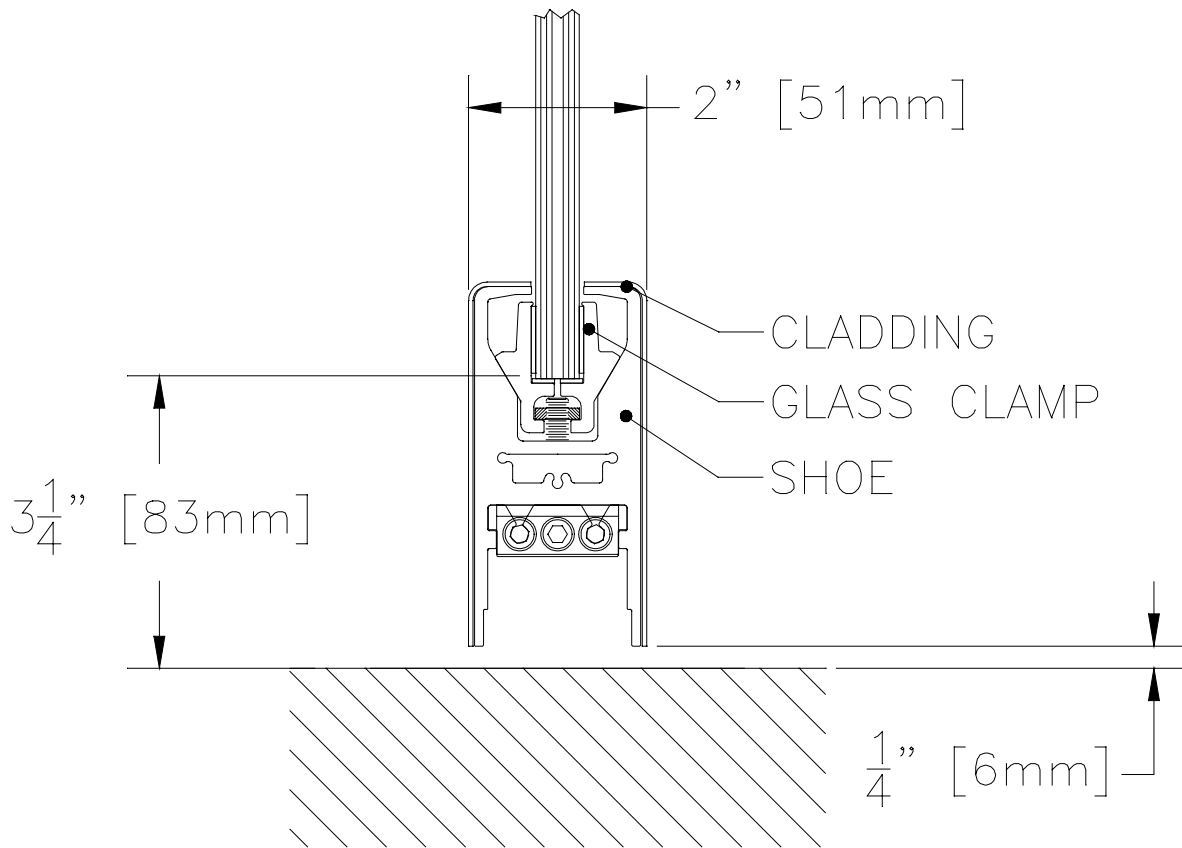

CLAD

CRL 4" SQUARE DOOR RAIL CLAD

CRL DOOR RAIL SYSTEM

C.R. Laurence Architectural Products

Phone Orders (800) 421-6144

Fax Orders (800) 262-3299

WWW.CRLAURENCE.COM

Patent Pending