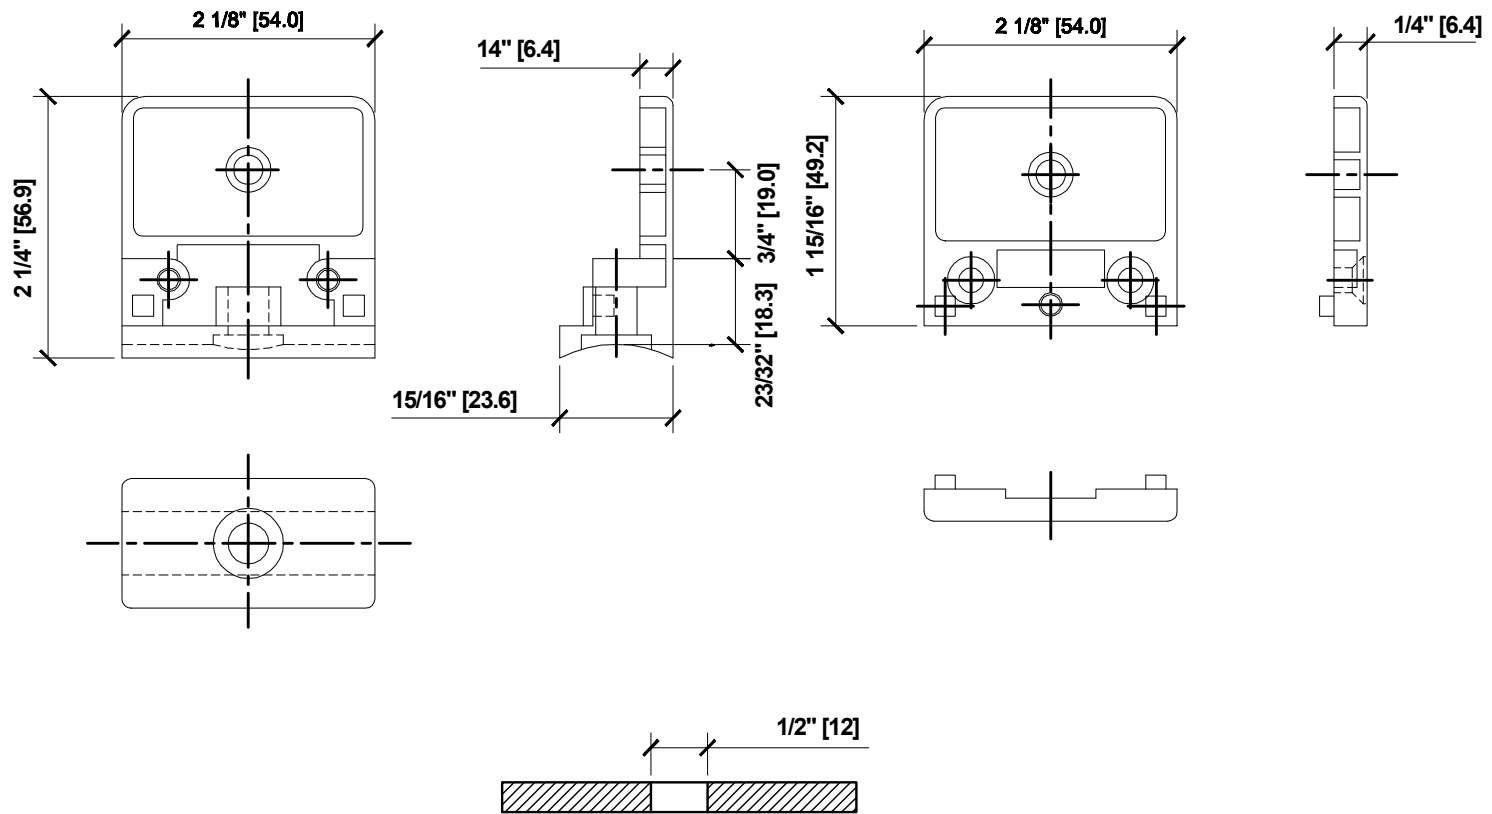

**Z-SERIES ROUND TYPE
RADIUS BASE ZINC CLAMPS
FOR 1/4" AND 5/16" GLASS
CAT. NO. Z606XX
Z706XX**

GLASS FABRICATION