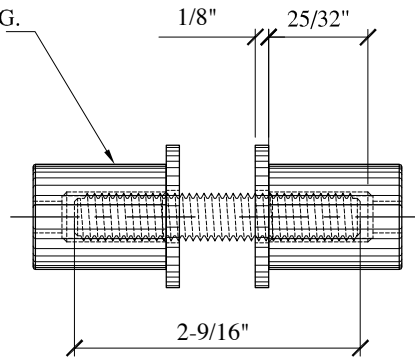

M10SET
BRUSHED FINISH
(M10x1.5 x 2-9/16" LG.
STAINLESS STEEL STUD
WITH THUMB NUT &
TWO FLAT WASHERS)

1 M10SET
Scale: 1:1

REVISIONS

C.R.L.
C.R. LAURENCE CO.
ARCHITECTURAL PRODUCTS
2501 E. Vermont Avenue, Los Angeles, CA 90058
Phone: (818) 250-2529
www.crlaurence.com

Part No:

No. M10SET

Phone: -
Fax: -

DATE: 06-19-09

DRAWN BY: JRM

CHECKED BY:

SCALE: 1:1

JOB #: