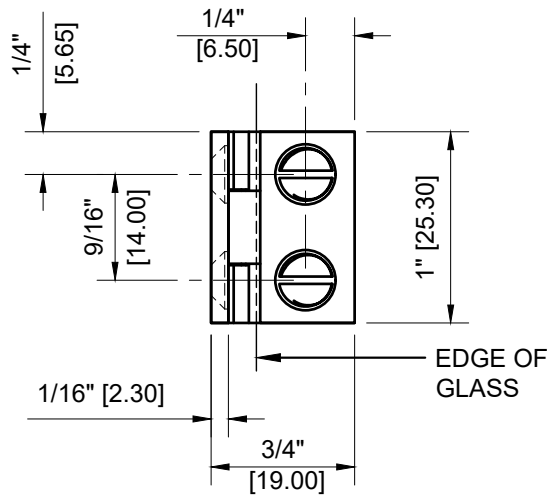

1/4" (6mm) GLASS:
 5/16" (8mm) GLASS:

CRL - EH72 CHROME SMALL WALL MOUNT SET SCREW HINGE FOR 1/4" - 5/16" GLASS

DATE: 5-18-2020
 SCALE: 1'-0"=1'-0"
 DRAWN BY: VM

DESCRIPTION: CRL - EH72 CHROME
 SMALL WALL MOUNT SET SCREW HINGE
 FOR 1/4" TO 5/16" GLASS