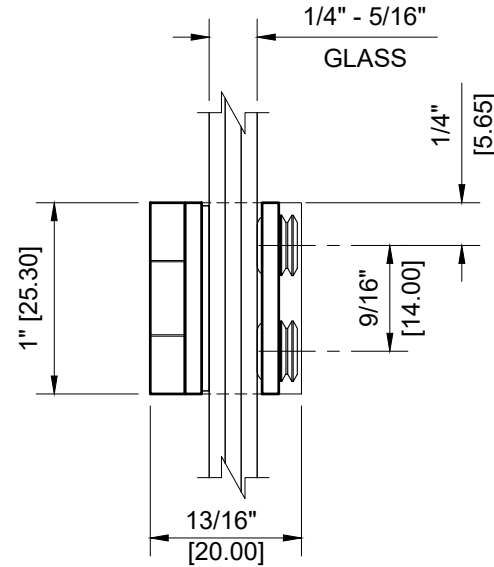

1/4" (6mm) GLASS:
 5/16" (8mm) GLASS:

CRL - EH72 CHROME SMALL WALL MOUNT SET SCREW HINGE FOR 1/4" - 5/16" GLASS

DATE: 5-18-2020
 SCALE: 1'-0"=1'-0"
 DRAWN BY: VM

DESCRIPTION: CRL - EH72 CHROME
 SMALL WALL MOUNT SET SCREW HINGE
 FOR 1/4" TO 5/16" GLASS