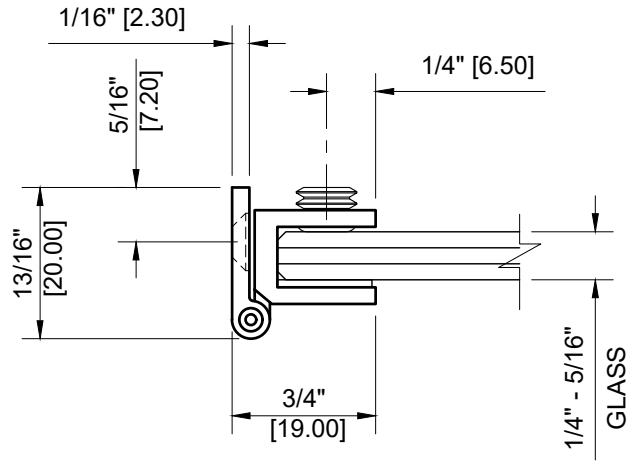

1/4" (6mm) GLASS:
 5/16" (8mm) GLASS:

CRL - EH72 CHROME SMALL WALL MOUNT SET SCREW HINGE FOR 1/4" - 5/16" GLASS

DATE: 5-18-2020
 SCALE: 1'-0"=1'-0"
 DRAWN BY: VM

DESCRIPTION: CRL - EH72 CHROME
 SMALL WALL MOUNT SET SCREW HINGE
 FOR 1/4" TO 5/16" GLASS