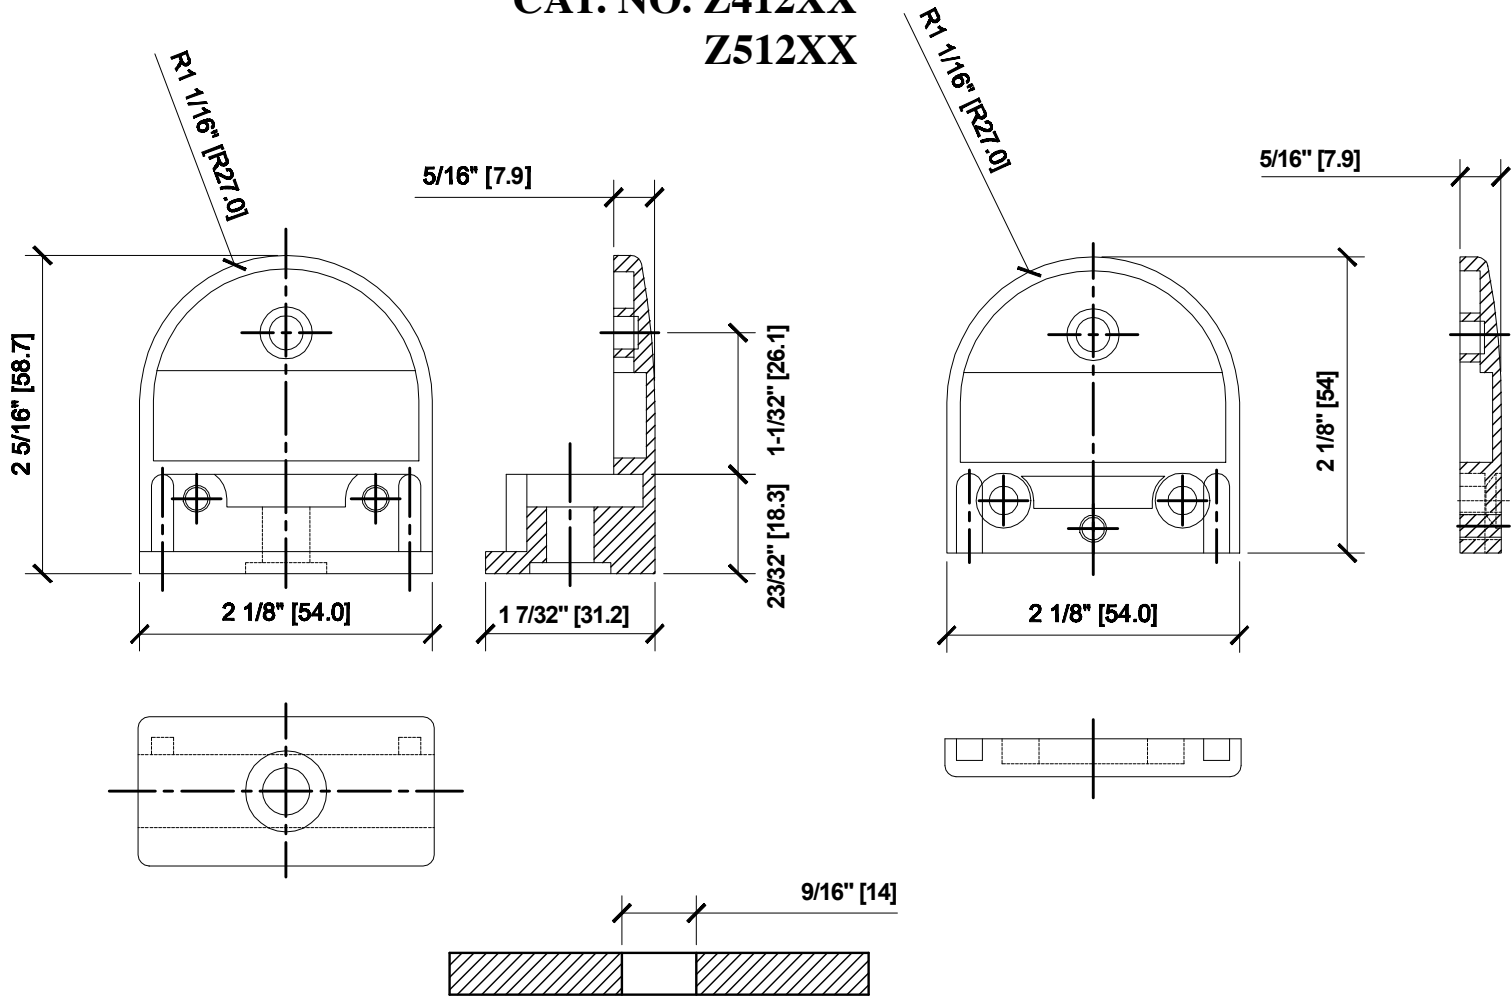

**Z-SERIES ROUND TYPE FLAT
BASE ZINC CLAMPS
FOR 1/2" GLASS
CAT. NO. Z412XX
Z512XX**

GLASS FABRICATION