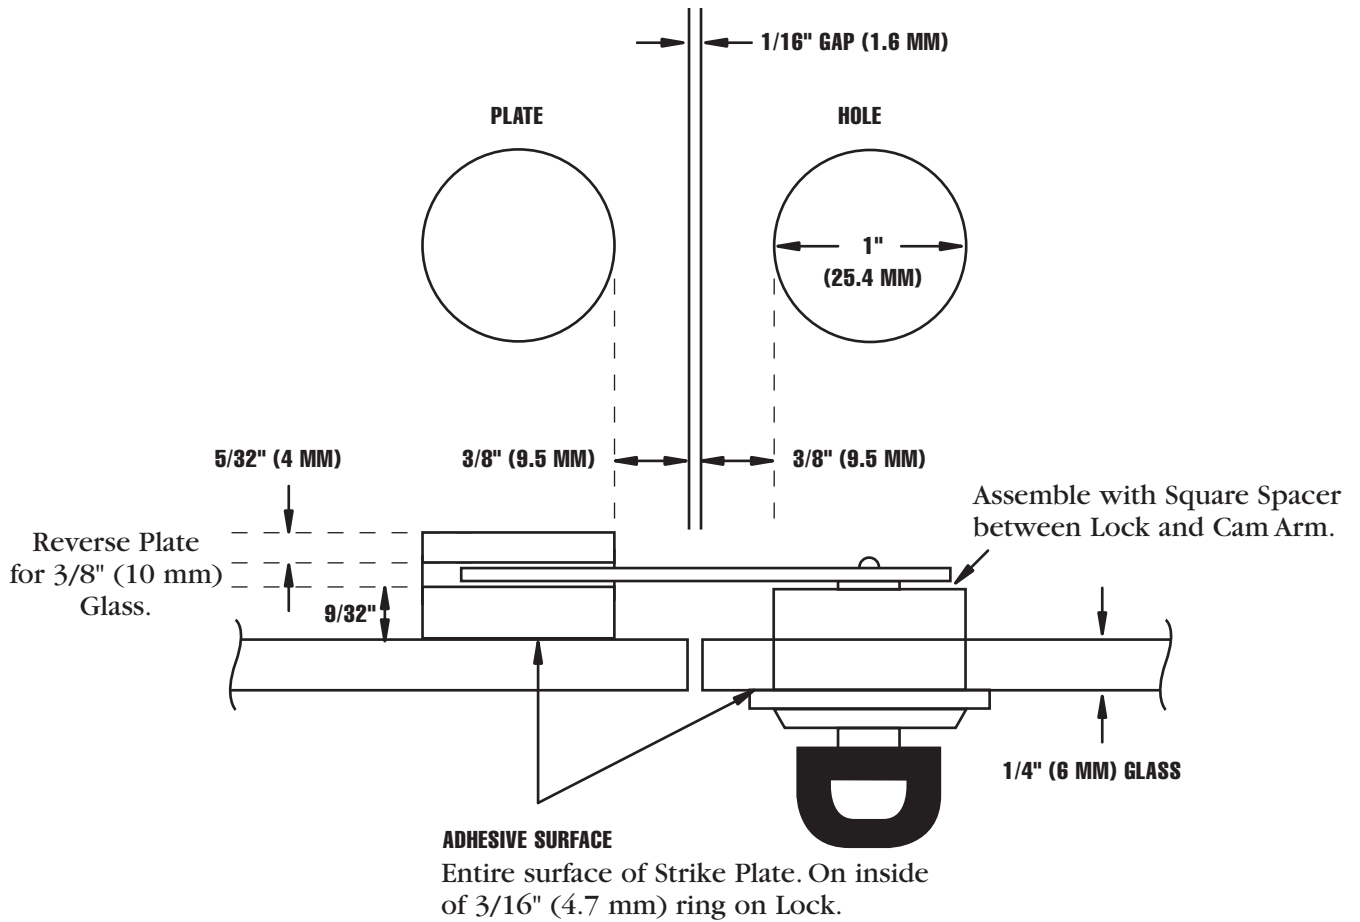

CRL UV GLASS BONDING HARDWARE

**UV4102BS / UV4102PS
DOUBLE DOOR LOCK**

CRL HARDWARE
Glass Bonding Hardware

CRL
PROFESSIONAL QUALITY
JANUARY 2011

JANUARY 2011
CRL
PROFESSIONAL QUALITY

CRL HARDWARE
Glass Bonding Hardware