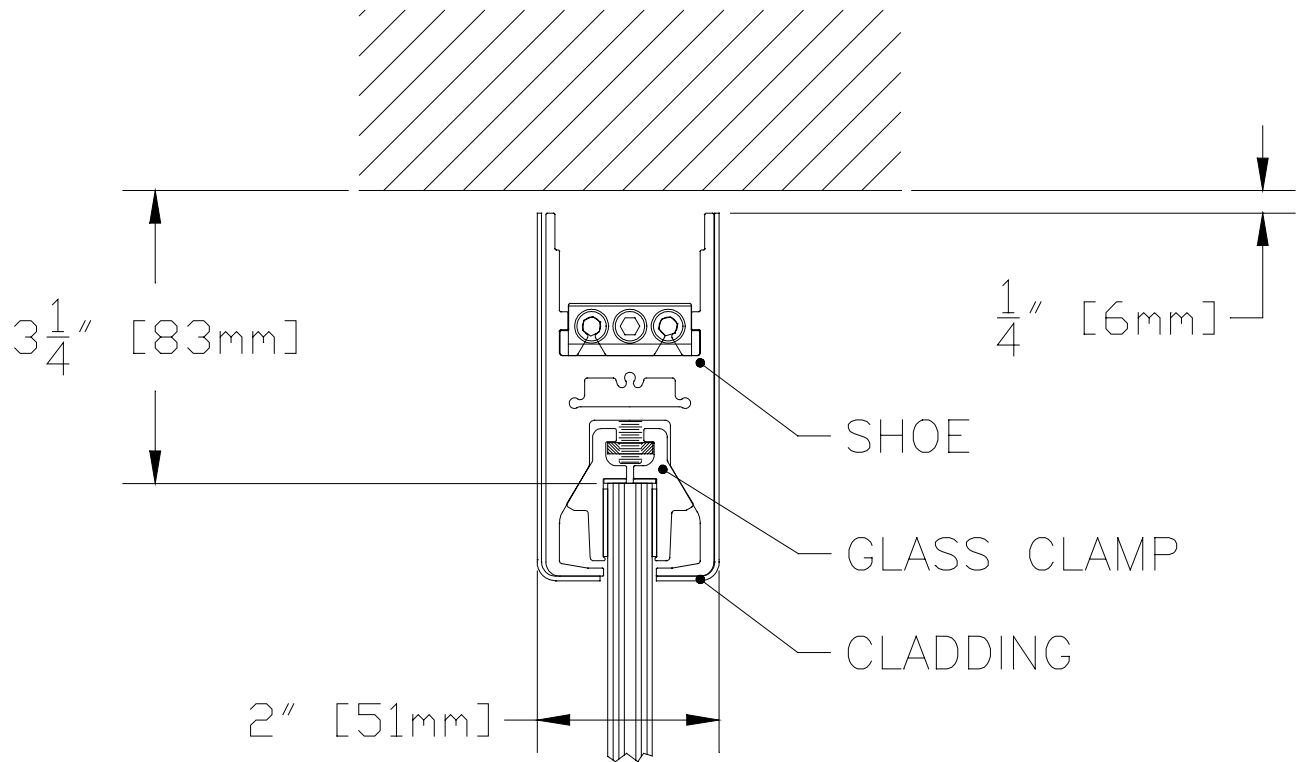

CLAD

4" SQUARE DOOR RAIL CLAD

CRL DOOR RAIL SYSTEM

C.R. Laurence Architectural Products

Phone Orders (800) 421-6144

Fax Orders (800) 262-3299

WWW.CRLAURENCE.COM

Patent Pending

4SDRCT