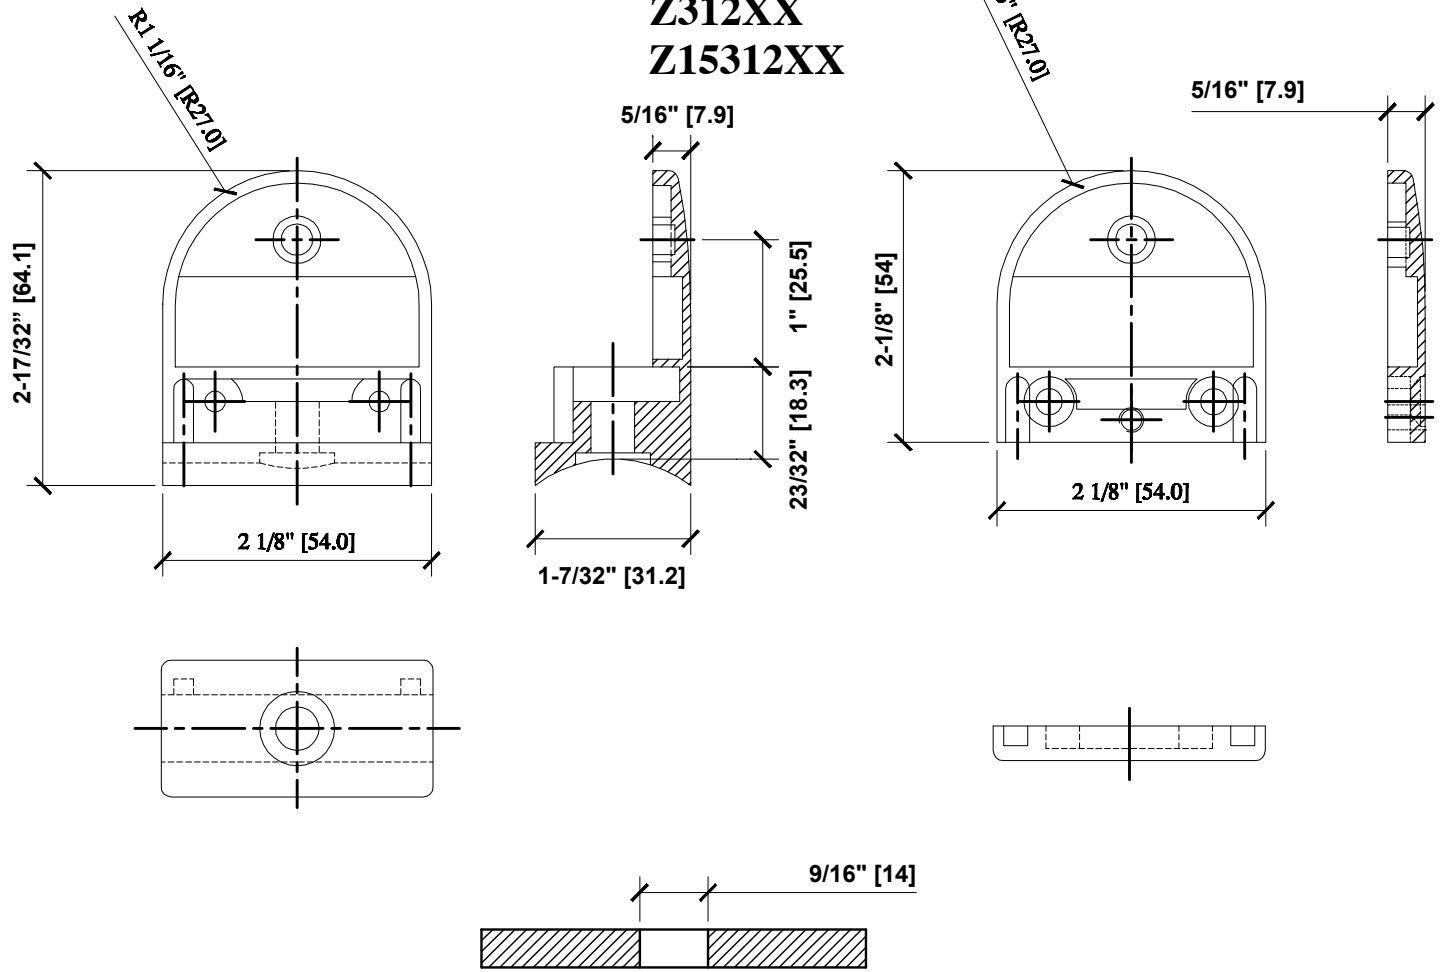

**Z-SERIES ROUND TYPE  
RADIUS BASE ZINC CLAMPS  
FOR 1/2" GLASS  
CAT. NO. Z212XX  
Z312XX  
Z15312XX**

**GLASS FABRICATION**