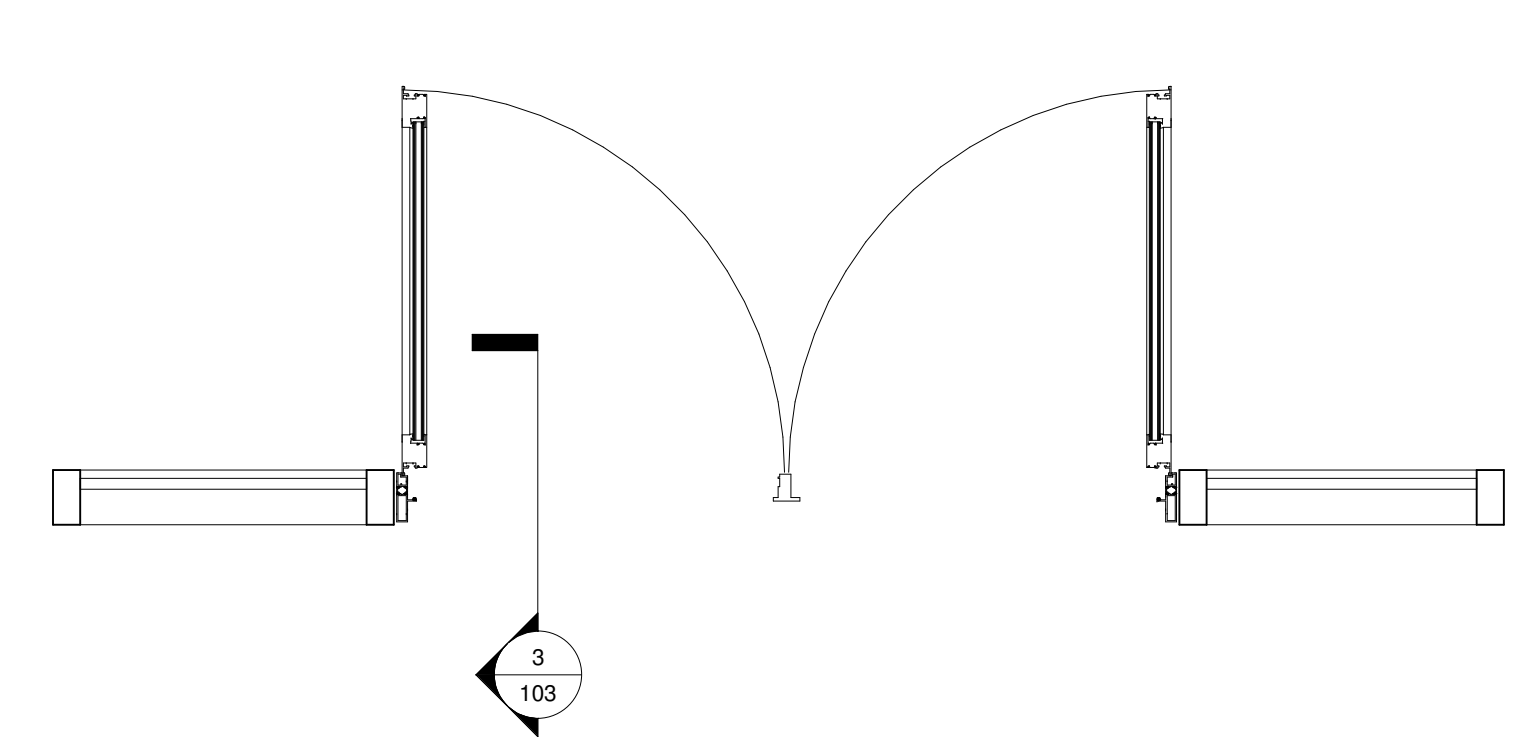

Revisions By:

Description
**900 TERRACE
CURTAIN DOOR**

Drawn by:
Date:
Scale:
File name:

Sheet

② 900 TERRACE
3/4" = 1'-0"