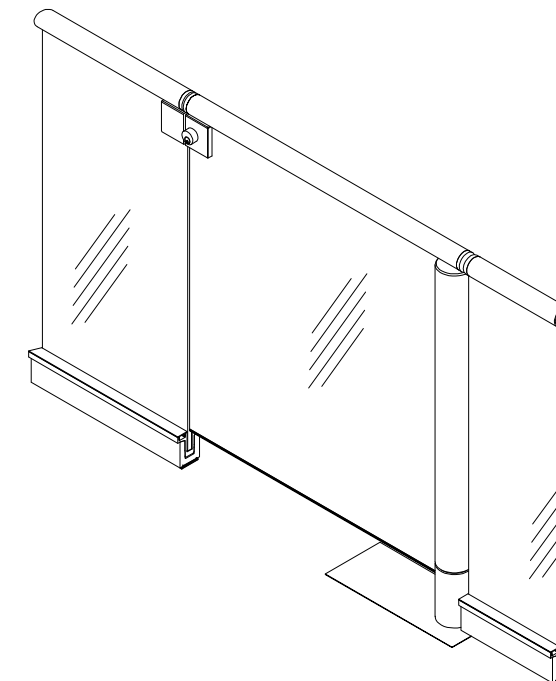

TYPICAL BLUMCRAFT 1200 SERIES GLASS GATE ELEVATION
FREE STANDING FRAMELESS GATE SYSTEM

TYPICAL SECTION

TYPICAL BLUMCRAFT GLASS GATE ELEVATION

TYPICAL SECTION

CRL'S GRS GLASS RAILING SYSTEM CAP RAIL PROFILES FOR MONOLITHIC TEMPERED GLASS APPLICATIONS

ALUMINUM SOLID SHAPES FOR 1/2" GLASS

WOOD SHAPES FOR 1/2" GLASS

ALUMINUM & WOOD SHAPES FOR 1/2" TO 3/4" GLASS

Revisions By:

BLUMCRAFT GLASS
GATE SYSTEM
DRAWING FILES

Description:

Drawn By: A.S.V.
Date: 11-17-11
Scale: as shown
File Name: -