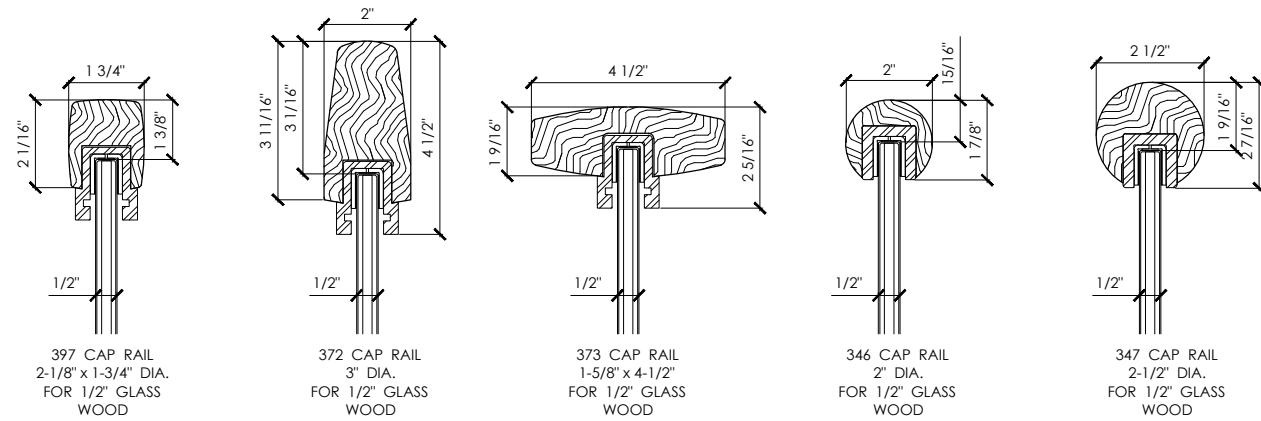

TYPICAL BLUMCRAFT 1200 SERIES GLASS GATE ELEVATION
FREE STANDING FRAMELESS GATE SYSTEM

TYPICAL SECTION

TYPICAL BLUMCRAFT GLASS GATE ELEVATION

TYPICAL SECTION

CRL'S GRS GLASS RAILING SYSTEM CAP RAIL PROFILES FOR MONOLITHIC TEMPERED GLASS APPLICATIONS

ALUMINUM SOLID SHAPES FOR 1/2" GLASS

WOOD SHAPES FOR 1/2" GLASS

ALUMINUM & WOOD SHAPES FOR 1/2" TO 3/4" GLASS

Revisions By:

BLUMCRAFT GLASS
GATE SYSTEM
DRAWING FILES

Description:

Drawn By: A.S.V.
Date: 11-17-11
Scale: as shown
File Name: -