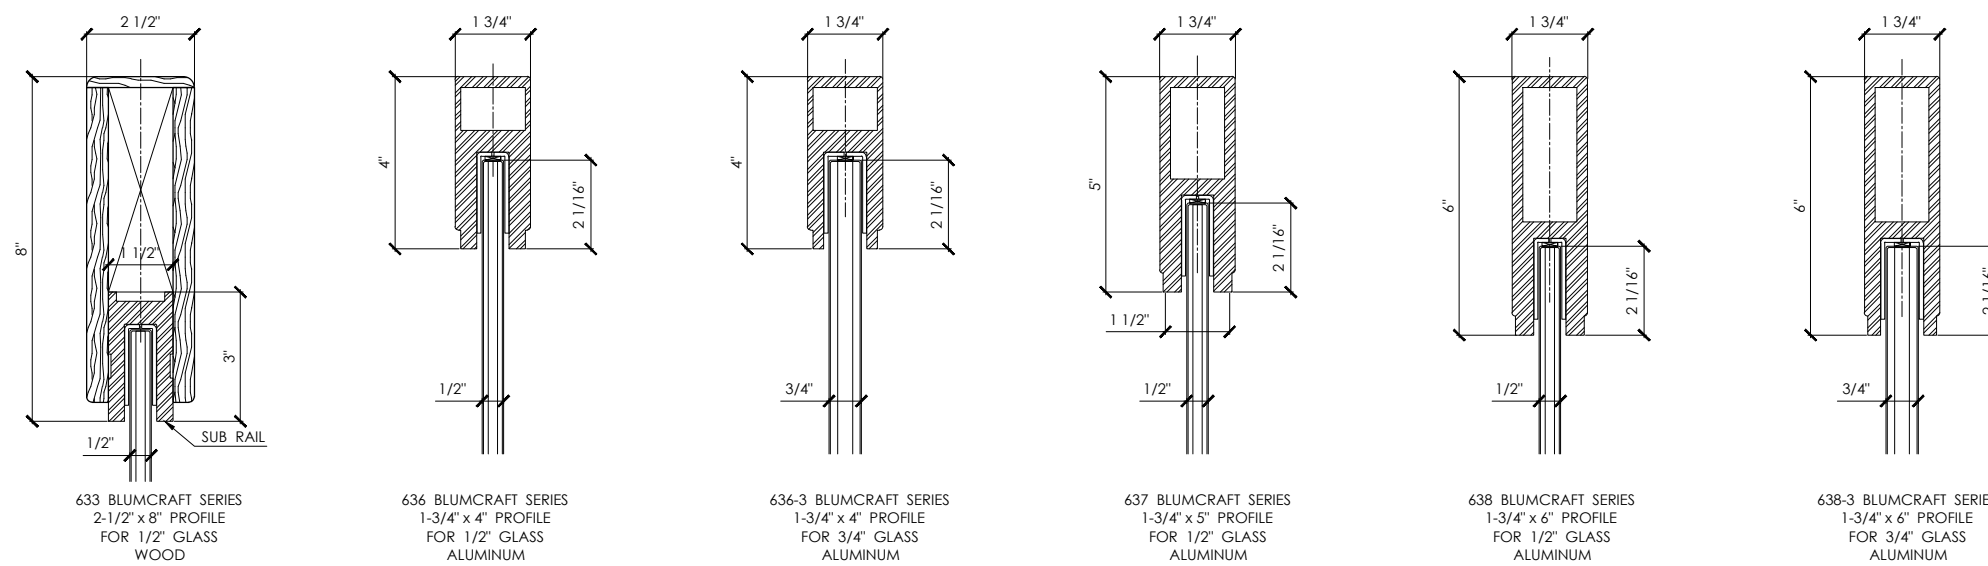

TYPICAL BLUMCRAFT 1200 SERIES GLASS GATE ELEVATION
FREE STANDING FRAMELESS GATE SYSTEM

TYPICAL SECTION

TYPICAL BLUMCRAFT GLASS GATE ELEVATION

TYPICAL SECTION

CRL'S GRS GLASS RAILING SYSTEM CAP RAIL PROFILES FOR MONOLITHIC TEMPERED GLASS APPLICATIONS

ALUMINUM SOLID SHAPES FOR 1/2" GLASS

WOOD SHAPES FOR 1/2" GLASS

ALUMINUM & WOOD SHAPES FOR 1/2" TO 3/4" GLASS

Revisions By:

BLUMCRAFT GLASS
GATE SYSTEM
DRAWING FILES

Description:

Drawn By: A.S.V.
Date: 11-17-11
Scale: as shown
File Name: -