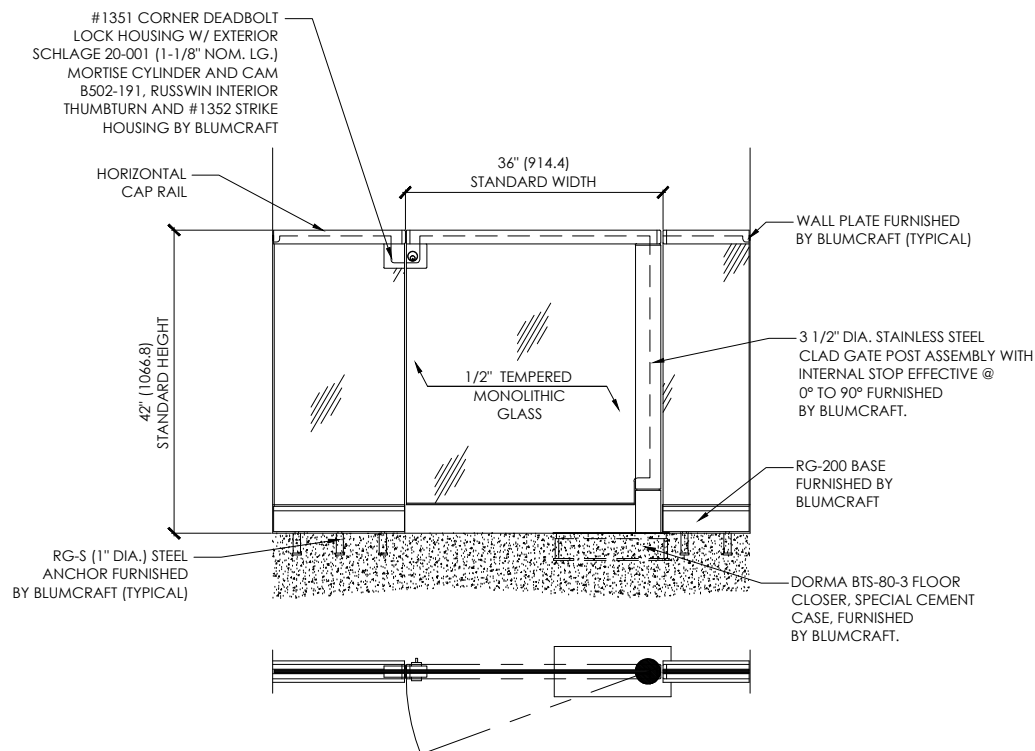

TYPICAL BLUMCRAFT 1200 SERIES GLASS GATE ELEVATION
FREE STANDING FRAMELESS GATE SYSTEM

TYPICAL SECTION

TYPICAL BLUMCRAFT GLASS GATE ELEVATION

TYPICAL SECTION

CRL'S GRS GLASS RAILING SYSTEM CAP RAIL PROFILES FOR MONOLITHIC TEMPERED GLASS APPLICATIONS

ALUMINUM SOLID SHAPES FOR 1/2" GLASS

WOOD SHAPES FOR 1/2" GLASS

ALUMINUM & WOOD SHAPES FOR 1/2" TO 3/4" GLASS

Revisions By:

BLUMCRAFT GLASS
GATE SYSTEM
DRAWING FILES

Description:

Drawn By: A.S.V.
Date: 11-17-11
Scale: as shown
File Name: -

Sheet

SHT-2