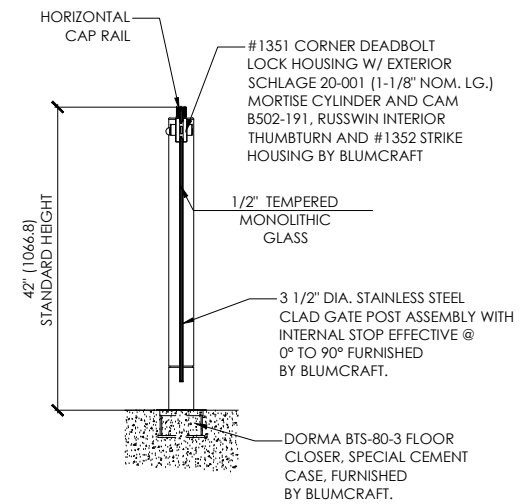

TYPICAL BLUMCRAFT 1200 SERIES GLASS GATE ELEVATION
FREE STANDING FRAMELESS GATE SYSTEM

TYPICAL SECTION

TYPICAL BLUMCRAFT GLASS GATE ELEVATION

TYPICAL SECTION

CRL'S GRS GLASS RAILING SYSTEM CAP RAIL PROFILES FOR MONOLITHIC TEMPERED GLASS APPLICATIONS

ALUMINUM SOLID SHAPES FOR 1/2" GLASS

WOOD SHAPES FOR 1/2" GLASS

ALUMINUM & WOOD SHAPES FOR 1/2" TO 3/4" GLASS

Revisions By:

BLUMCRAFT GLASS
GATE SYSTEM
DRAWING FILES

Description:

Drawn By: A.S.V.
Date: 11-17-11
Scale: as shown
File Name: -