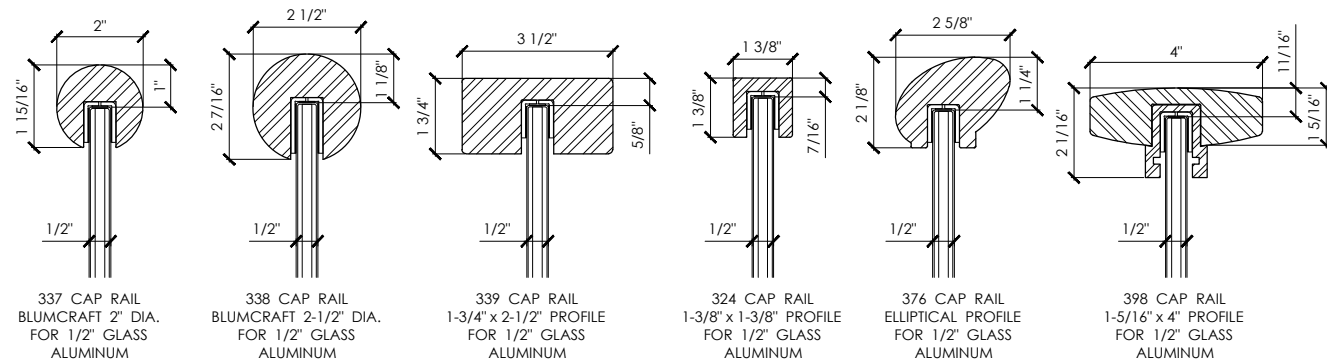

TYPICAL BLUMCRAFT 1200 SERIES GLASS GATE ELEVATION
FREE STANDING FRAMELESS GATE SYSTEM

TYPICAL SECTION

TYPICAL BLUMCRAFT GLASS GATE ELEVATION

TYPICAL SECTION

CRL'S GRS GLASS RAILING SYSTEM CAP RAIL PROFILES FOR MONOLITHIC TEMPERED GLASS APPLICATIONS

ALUMINUM SOLID SHAPES FOR 1/2" GLASS

WOOD SHAPES FOR 1/2" GLASS

ALUMINUM & WOOD SHAPES FOR 1/2" TO 3/4" GLASS

Revisions By:

BLUMCRAFT GLASS
GATE SYSTEM
DRAWING FILES

Description:

Drawn By: A.S.V.
Date: 11-17-11
Scale: as shown
File Name: -