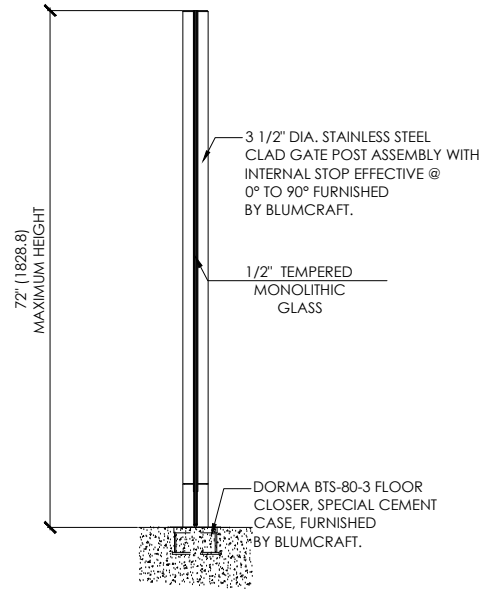

TYPICAL BLUMCRAFT 1200 SERIES GLASS GATE ELEVATION
FREE STANDING FRAMELESS GATE SYSTEM

TYPICAL SECTION

TYPICAL BLUMCRAFT GLASS GATE ELEVATION

TYPICAL SECTION

CRL'S GRS GLASS RAILING SYSTEM CAP RAIL PROFILES FOR MONOLITHIC TEMPERED GLASS APPLICATIONS

ALUMINUM SOLID SHAPES FOR 1/2" GLASS

WOOD SHAPES FOR 1/2" GLASS

ALUMINUM & WOOD SHAPES FOR 1/2" TO 3/4" GLASS

Revisions By:

BLUMCRAFT GLASS
GATE SYSTEM
DRAWING FILES

Description:

Drawn By: A.S.V.
Date: 11-17-11
Scale: as shown
File Name: -

Sheet

SHT-2