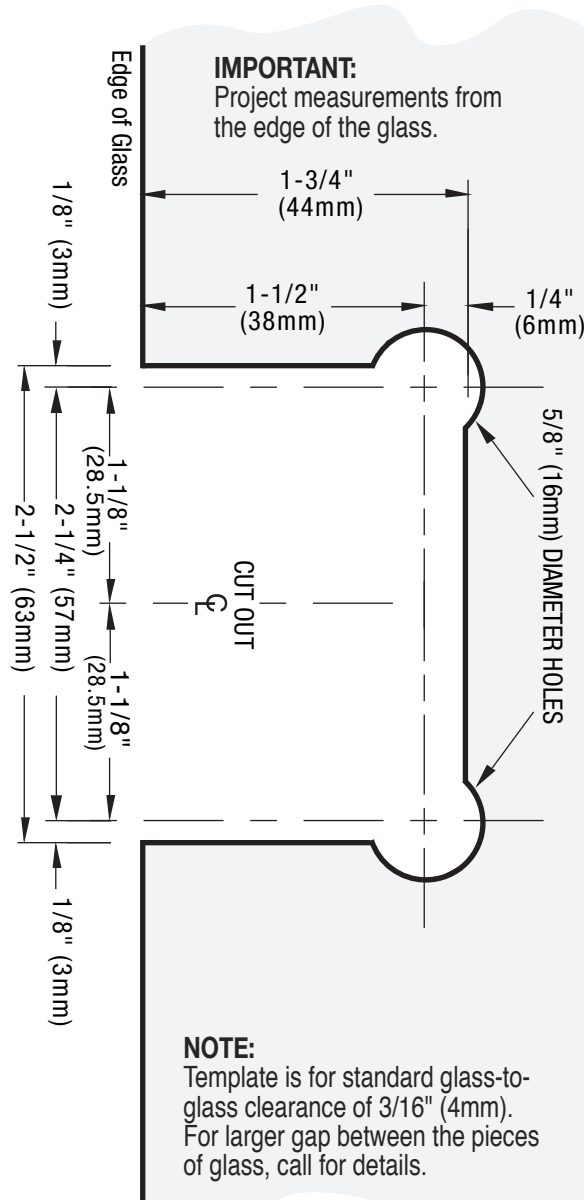

SHORIZON®

AMERICANA & CORONADO SERIES

180° GLASS-TO-GLASS

H-E180GTG

H-EB180GTG

NOTE: DRAWINGS NOT TO SCALE.

REVISION DATE 08/15

ushorizon.com