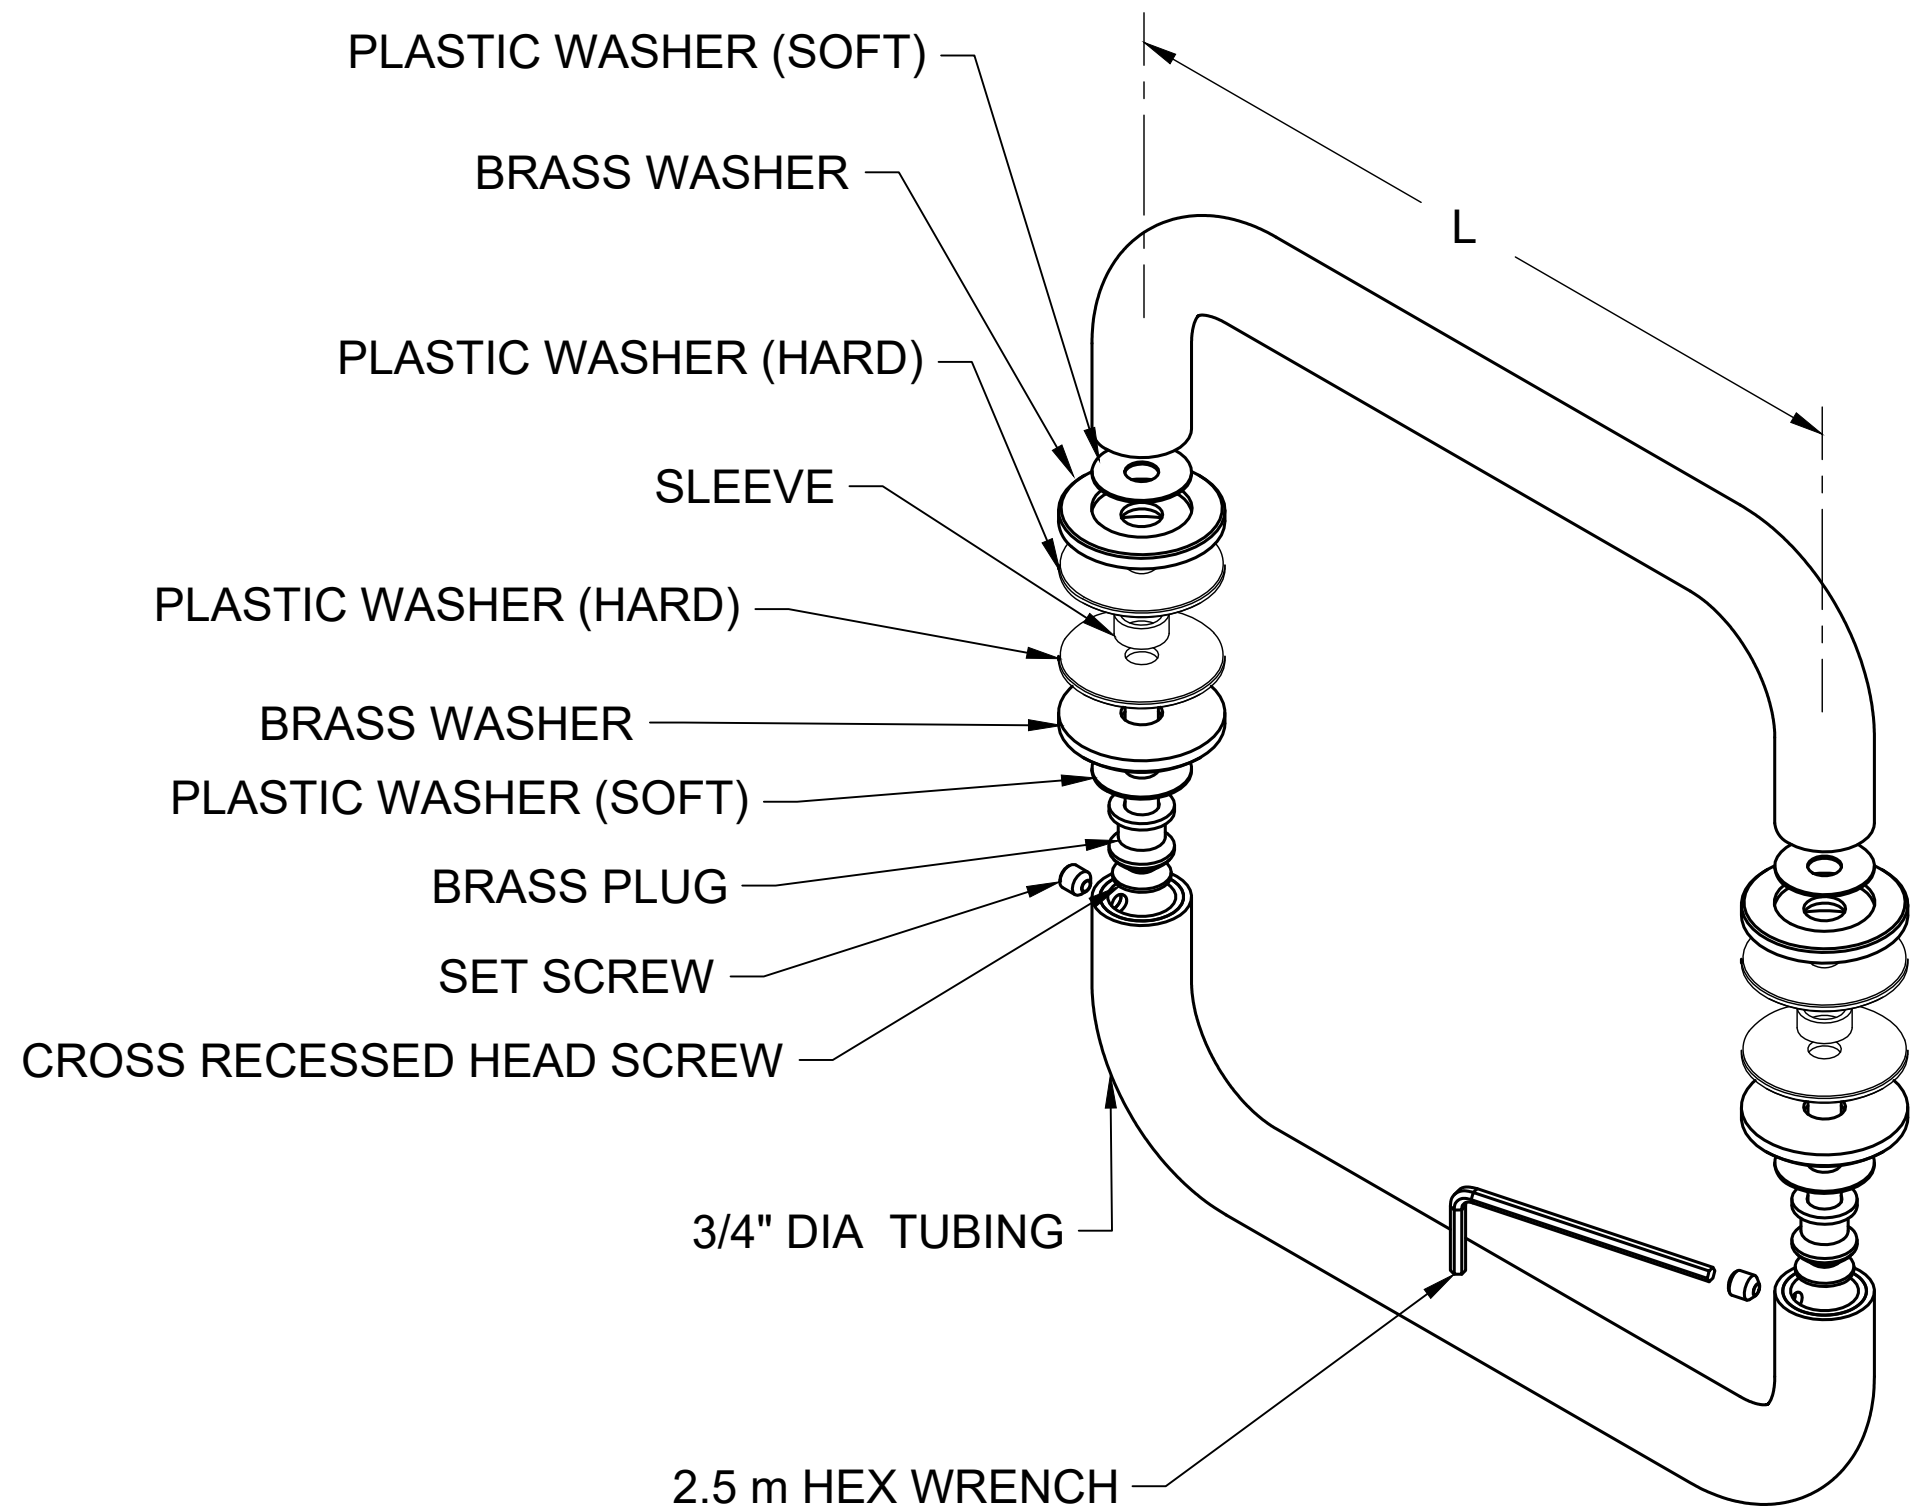

PART NUMBER	FINISH	L
BM8X8CH	CHROME	8"
BM8X8BR	BRASS	8"
BM8X80RB	OIL RUBBED BRONZE	8"
BM8X8ABN	ANTIQUÉ BRUSHED NICKEL	8"
BM8X8BN	BRUSHED NICKEL	8"
BM8X8BS	BRUSHED STAINLESS	8"
BM8X8BSC	BRUSHED SATIN CHROME	8"
BM8X8MBL	MATTE BLACK	8"
BM8X8PC0	POLISHED COPPER	8"
BM8X8PN	POLISHED NICKEL	8"
BM8X8PS	POLISHED STAINLESS	8"
BM8X8SB	SATIN BRASS	8"
BM8X8SC	SATIN CHROME	8"
BM8X8SN	SATIN NICKEL	8"
BM8X8W	WHITE	8"

BM6X6CH	CHROME	6"
BM6X6BR	BRASS	6"
BM6X60RB	OIL RUBBED BRONZE	6"
BM6X6ABN	ANTIQUÉ BRUSHED NICKEL	6"
BM6X6BN	BRUSHED NICKEL	6"
BM6X6BS	BRUSHED STAINLESS	6"
BM6X6BSC	BRUSHED SATIN CHROME	6"
BM6X6MBL	MATTE BLACK	6"
BM6X6PC0	POLISHED COPPER	6"
BM6X6PN	POLISHED NICKEL	6"
BM6X6PS	POLISHED STAINLESS	6"
BM6X6SB	SATIN BRASS	6"
BM6X6SC	SATIN CHROME	6"
BM6X6SN	SATIN NICKEL	6"
BM6X6W	WHITE	6"
BM6X6PC0	POLISHED COPPER	6"

C.R. LAURENCE CO.
ARCHITECTURAL PRODUCTS
PH (800)-421-6144 FX: 800-587-7501
www.crlaurence.com

DESCRIPTION:

BM BTB HANDLE

PART #: SEE CHART
FILE NAME: BTB HANDLE
DRAWN BY: BRIAN R.

DATE: 10/23/18
SCALE: NTS