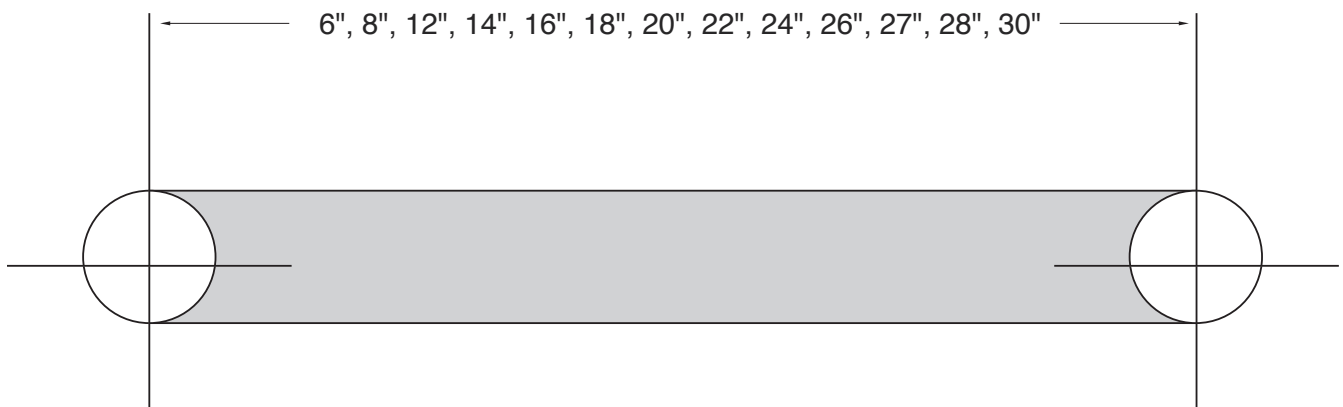

SHORIZON®

TOWEL BAR/HANDLE

Recommended Hole Diameter: 3/8" - 1/2"

NOTE: DRAWINGS NOT TO SCALE.

REVISION DATE 08/15

ushorizon.com

28539 INDUSTRY DRIVE, VALENCIA, CA 91355

Toll Free Phone: (877) 728-3874 Toll Free Fax: (888) 440-9567