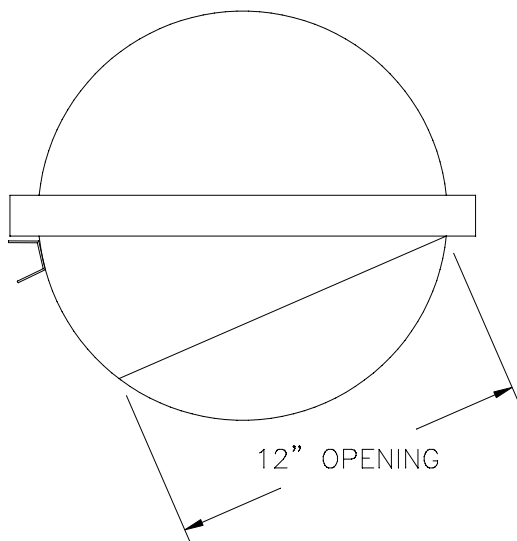

CRL P/N RS200DRUM

Slide Latch
modified

CRL TRANSACTION HARDWARE

C.R. Laurence Architectural Products

Phone Orders (800) 421-6144

Fax Orders (800) 262-3299

WWW.CRLAURENCE.COM

Patent Pending