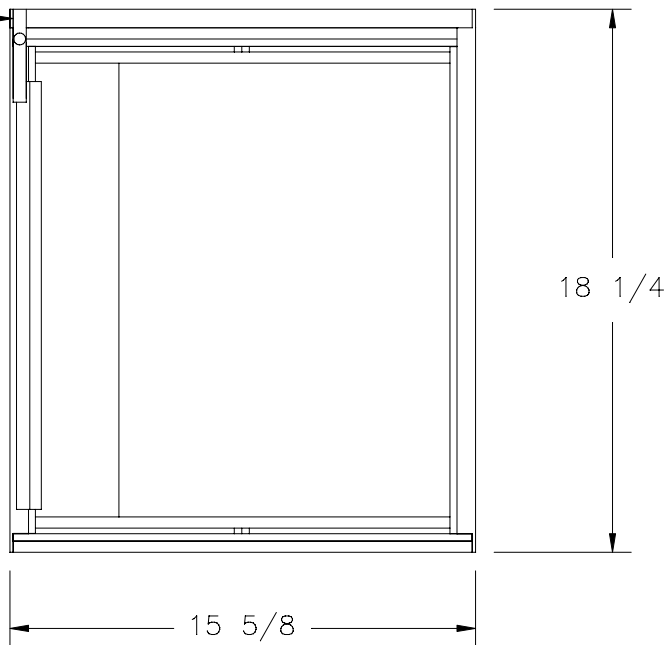

CRL P/N RS200DRUM

Slide Latch
modified

CRL TRANSACTION HARDWARE

C.R. Laurence Architectural Products

Phone Orders (800) 421-6144

Fax Orders (800) 262-3299

WWW.CRLAURENCE.COM

Patent Pending