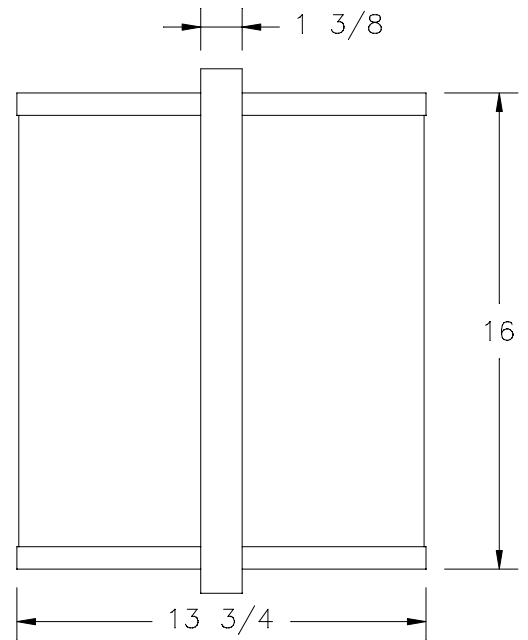

CRL P/N RS200DRUM

Slide Latch
modified

CRL TRANSACTION HARDWARE

C.R. Laurence Architectural Products

Phone Orders (800) 421-6144

Fax Orders (800) 262-3299

WWW.CRLAURENCE.COM

Patent Pending