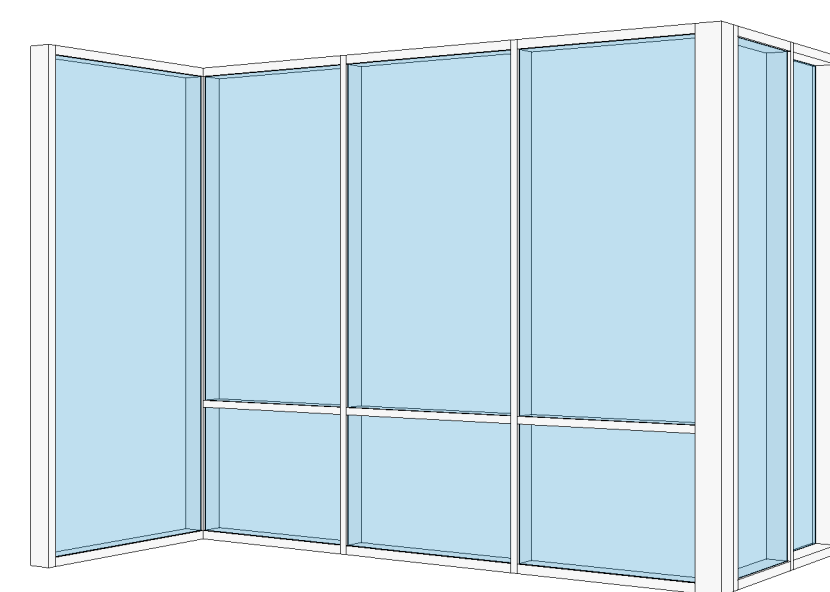

Revisions By:

1 PREVIEW

BLANK PANEL

FLUSH OUT- EXTERIOR

FLUSH OUT- INTERIOR

FLUSH IN-EXTERIOR

SPECIAL CONDITIONS (CORNER/OFFSET)

ADDITIONAL DETAILS

2 LEVEL 1
1/4" = 1'-0"

Description
FF 600
STOREFRONT

Drawn by:

Date:

Scale:

File name:

Sheet