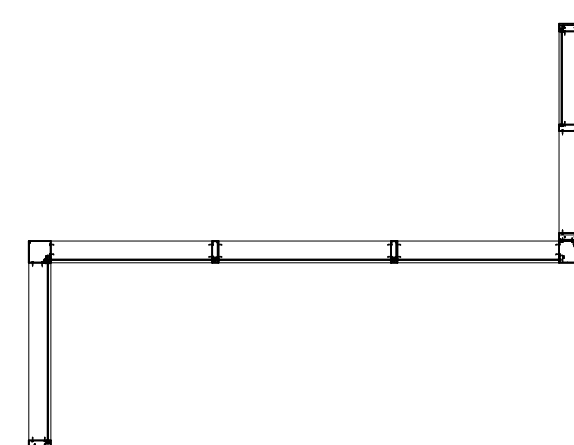

Revisions By:

1 PREVIEW

BLANK PANEL

FLUSH OUT- EXTERIOR

FLUSH OUT- INTERIOR

FLUSH IN-EXTERIOR

SPECIAL CONDITIONS (CORNER/OFFSET)

ADDITIONAL DETAILS

2 LEVEL 1
1/4" = 1'-0"

Description
FF 600
STOREFRONT

Drawn by:

Date:

Scale:

File name:

Sheet