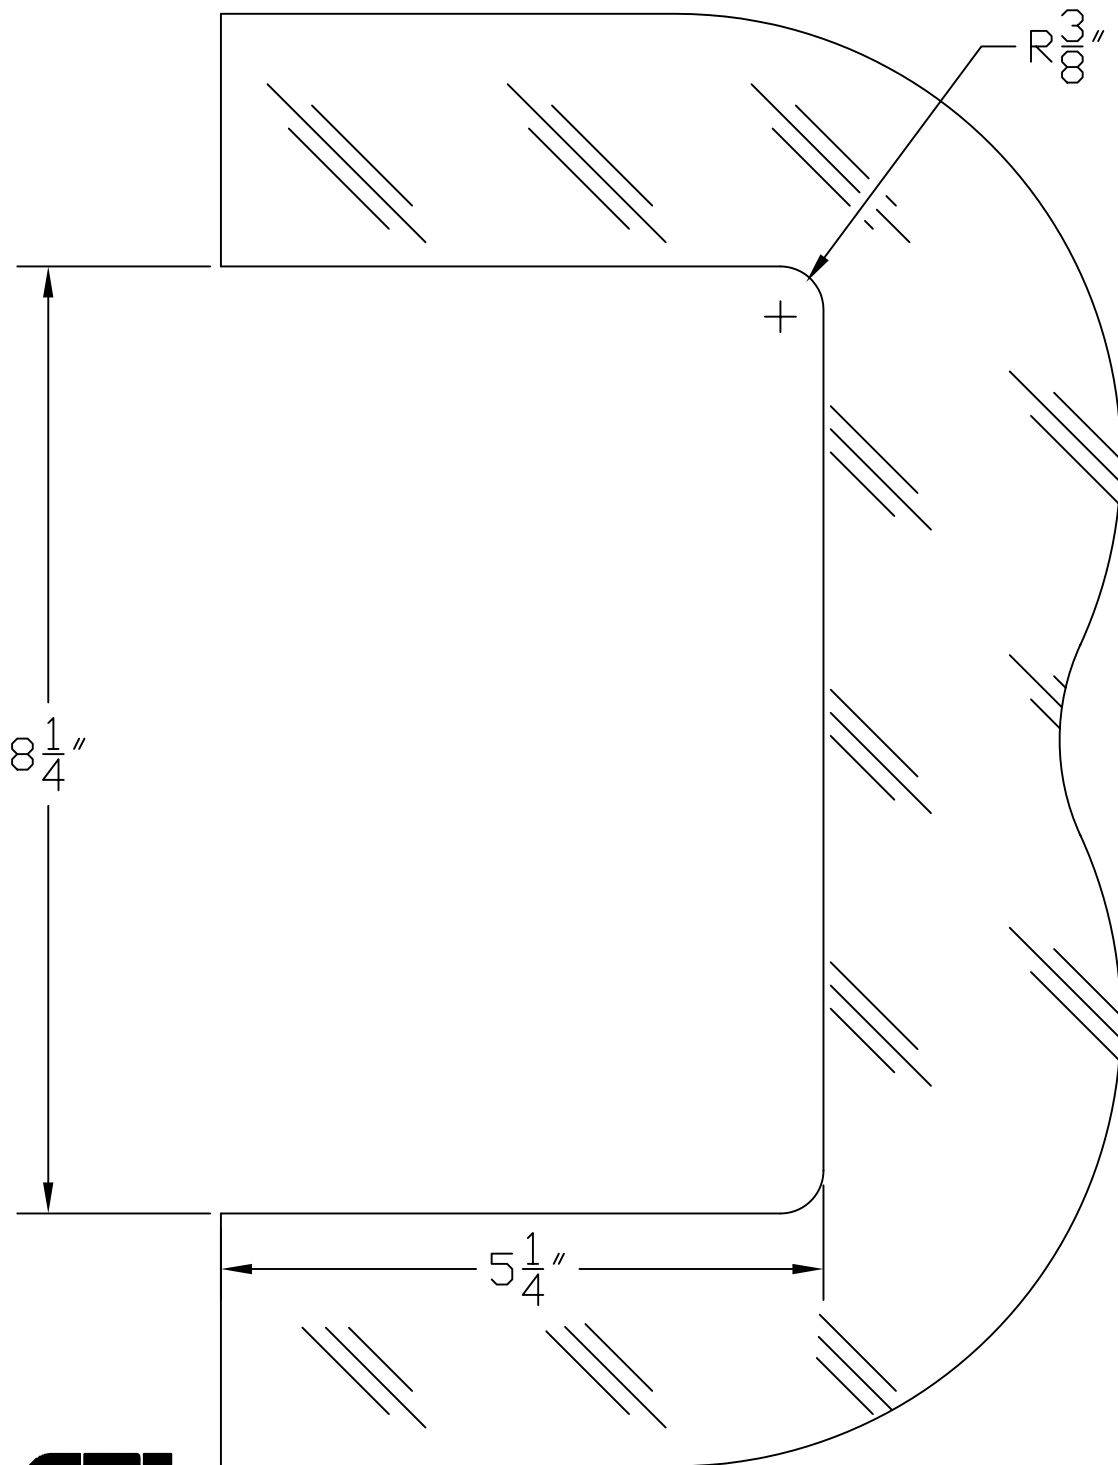

GLASS CUT-OUT 6" X 10" CENTER LOCK

CRL DOOR RAIL SYSTEM

C.R. Laurence Architectural Products

Phone Orders (800) 421-6144

Fax Orders (800) 262-3299

WWW.CRLAURENCE.COM

Patent Pending