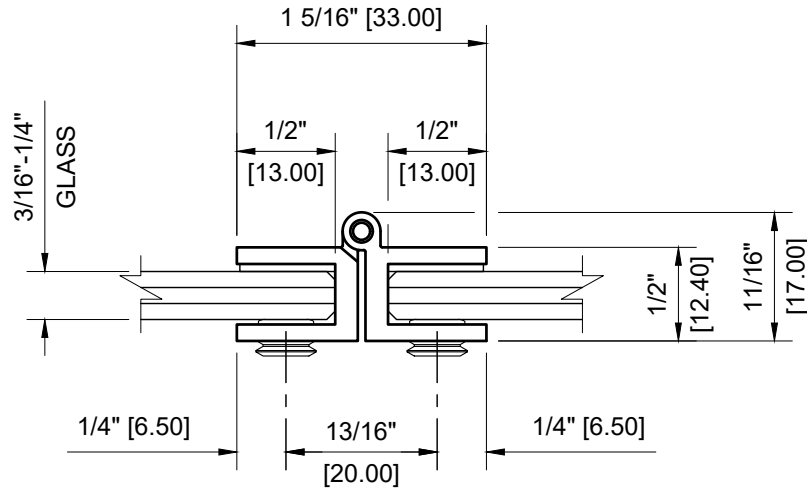

3/16" (5mm) GLASS:
 1/4" (6mm) GLASS:

CRL - EH188 GLASS TO GLASS MOUNT SET SCREW OUT SWING HINGE FOR 3/16" - 1/4" GLASS

DATE: 7-24-2020
 SCALE: 1'-0"=1'-0"
 DRAWN BY: VM

DESCRIPTION:
 CRL - EH188 CHROME
 GLASS TO GLASS MOUNT
 OUT SWING SET SCREW HINGE