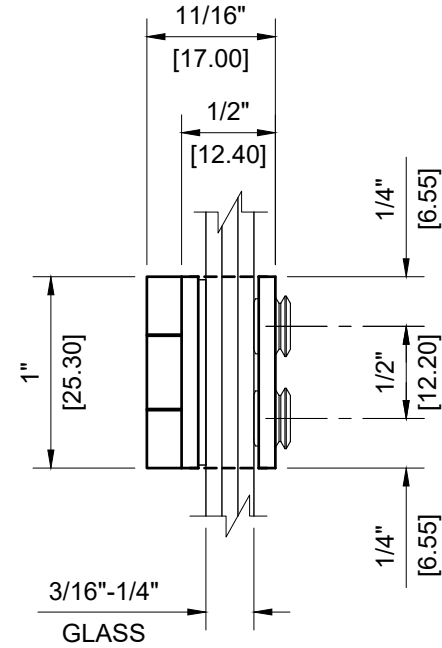

3/16" (5mm) GLASS:
 1/4" (6mm) GLASS:

CRL - EH188 GLASS TO GLASS MOUNT SET SCREW OUT SWING HINGE FOR 3/16" - 1/4" GLASS

DATE: 7-24-2020
 SCALE: 1'-0"=1'-0"
 DRAWN BY: VM

DESCRIPTION:
 CRL - EH188 CHROME
 GLASS TO GLASS MOUNT
 OUT SWING SET SCREW HINGE