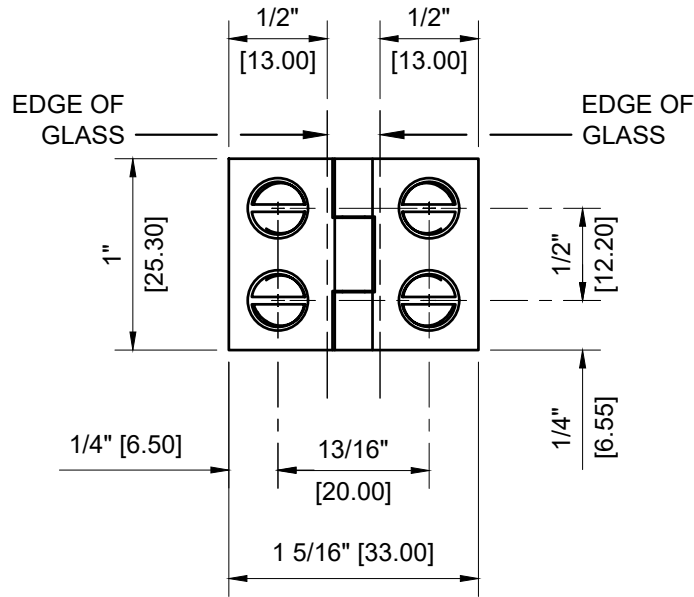

3/16" (5mm) GLASS:
 1/4" (6mm) GLASS:

CRL - EH188 GLASS TO GLASS MOUNT SET SCREW OUT SWING HINGE FOR 3/16" - 1/4" GLASS

DATE: 7-24-2020
 SCALE: 1'-0"=1'-0"
 DRAWN BY: VM

DESCRIPTION:
 CRL - EH188 CHROME
 GLASS TO GLASS MOUNT
 OUT SWING SET SCREW HINGE