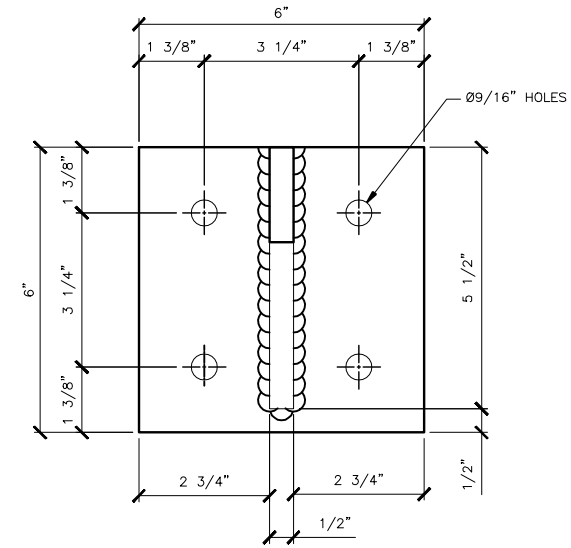

CRL 24" - GAB24
Scale: 1 = 4

BASE PLATE
Scale: 1 = 4

UNIVERSAL WALL MOUNTED GLASS AWNING BRACKET ASSEMBLY DETAIL

| CATALOG NUMBER | FINISH |
|----------------|--------------------|
| GAB24BS | BRUSHED STAINLESS |
| GAB24PS | POLISHED STAINLESS |
| | |
| | |
| | |

CRL ARCHITECTURAL PRODUCTS
 PH: 800-421-6144 FX: 800-262-3299
 WWW.CRLAURENCE.COM

DESCRIPTION:
UNIVERSAL WALL MOUNTED GLASS AWNING BRACKET

CAT. NO: (SEE CHART) DATE: 10/22/08
 FILE NAME: - SCALE: AS SHOWN
 DRAWN BY: J.R.M. CHECKED BY: A.R. SHT 1 OF 1