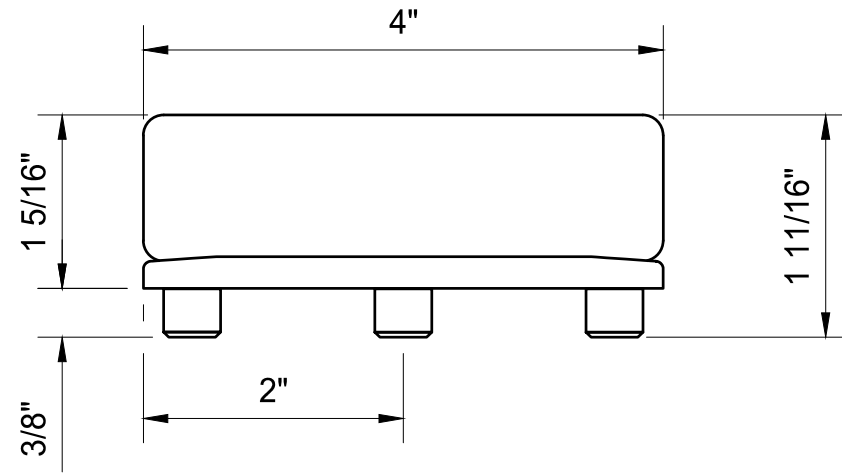

NOTE: NOT INTERCHANGEABLE

3/8" (10mm) GLASS

5/16" (8mm) GLASS

CATALOG NUMBER	FINISH
MA01CH	CHROME
MA01BR	BRASS
MA010RB	OIL RUBBED BRONZE
MA010ABR	ANTIQUÉ BRASS
MA01BN	BRUSHED NICKEL
MA01GP	GOLD PLATE
MA01PN	POLISHED NICKEL
MA01SC	SATIN CHROME

MA01XX - CRL MADRID SERIES BASIC CABINET HINGE

DESCRIPTION: CRL MA01__
CTS

DATE: 1/18/19

SCALE: 6"=1'-0"

DRAWN BY: VM

C.R. LAURENCE CO. ARCHITECTURAL PRODUCTS
2503 E. Vernon Avenue, Los Angeles, C.A 90058-1897
PH (800)-421-6144 FX: 800-587-7501 www.crlaurence.com