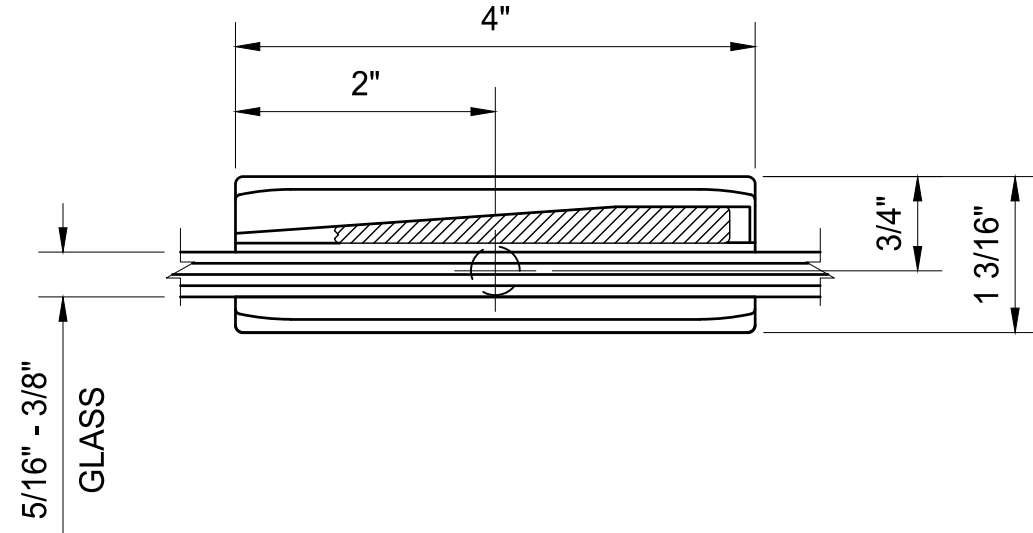

NOTE: NOT INTERCHANGEABLE

3/8" (10mm) GLASS

5/16" (8mm) GLASS

CATALOG NUMBER	FINISH
MA01CH	CHROME
MA01BR	BRASS
MA010RB	OIL RUBBED BRONZE
MA010ABR	ANTIQUÉ BRASS
MA01BN	BRUSHED NICKEL
MA01GP	GOLD PLATE
MA01PN	POLISHED NICKEL
MA01SC	SATIN CHROME

MA01XX - CRL MADRID SERIES BASIC CABINET HINGE

DESCRIPTION: CRL MA01__
CTS

DATE: 1/18/19

SCALE: 6"=1'-0"

DRAWN BY: VM

C.R. LAURENCE CO. ARCHITECTURAL PRODUCTS
2503 E. Vernon Avenue, Los Angeles, C.A 90058-1897
PH (800)-421-6144 FX: 800-587-7501 www.crlaurence.com