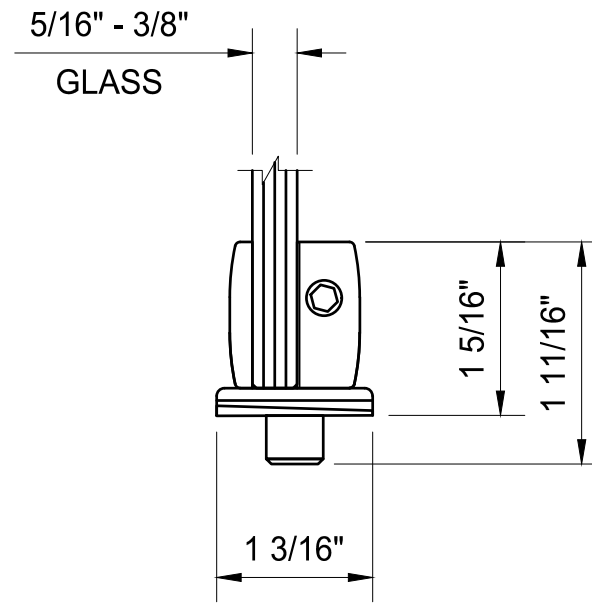

NOTE: NOT INTERCHANGEABLE

3/8" (10mm) GLASS

5/16" (8mm) GLASS

CATALOG NUMBER	FINISH
MA01CH	CHROME
MA01BR	BRASS
MA010RB	OIL RUBBED BRONZE
MA010ABR	ANTIQUÉ BRASS
MA01BN	BRUSHED NICKEL
MA01GP	GOLD PLATE
MA01PN	POLISHED NICKEL
MA01SC	SATIN CHROME

MA01XX - CRL MADRID SERIES BASIC CABINET HINGE

DESCRIPTION: CRL MA01__
CTS

DATE: 1/18/19

SCALE: 6"=1'-0"

DRAWN BY: VM

C.R. LAURENCE CO. ARCHITECTURAL PRODUCTS
2503 E. Vernon Avenue, Los Angeles, C.A 90058-1897
PH (800)-421-6144 FX: 800-587-7501 www.crlaurence.com