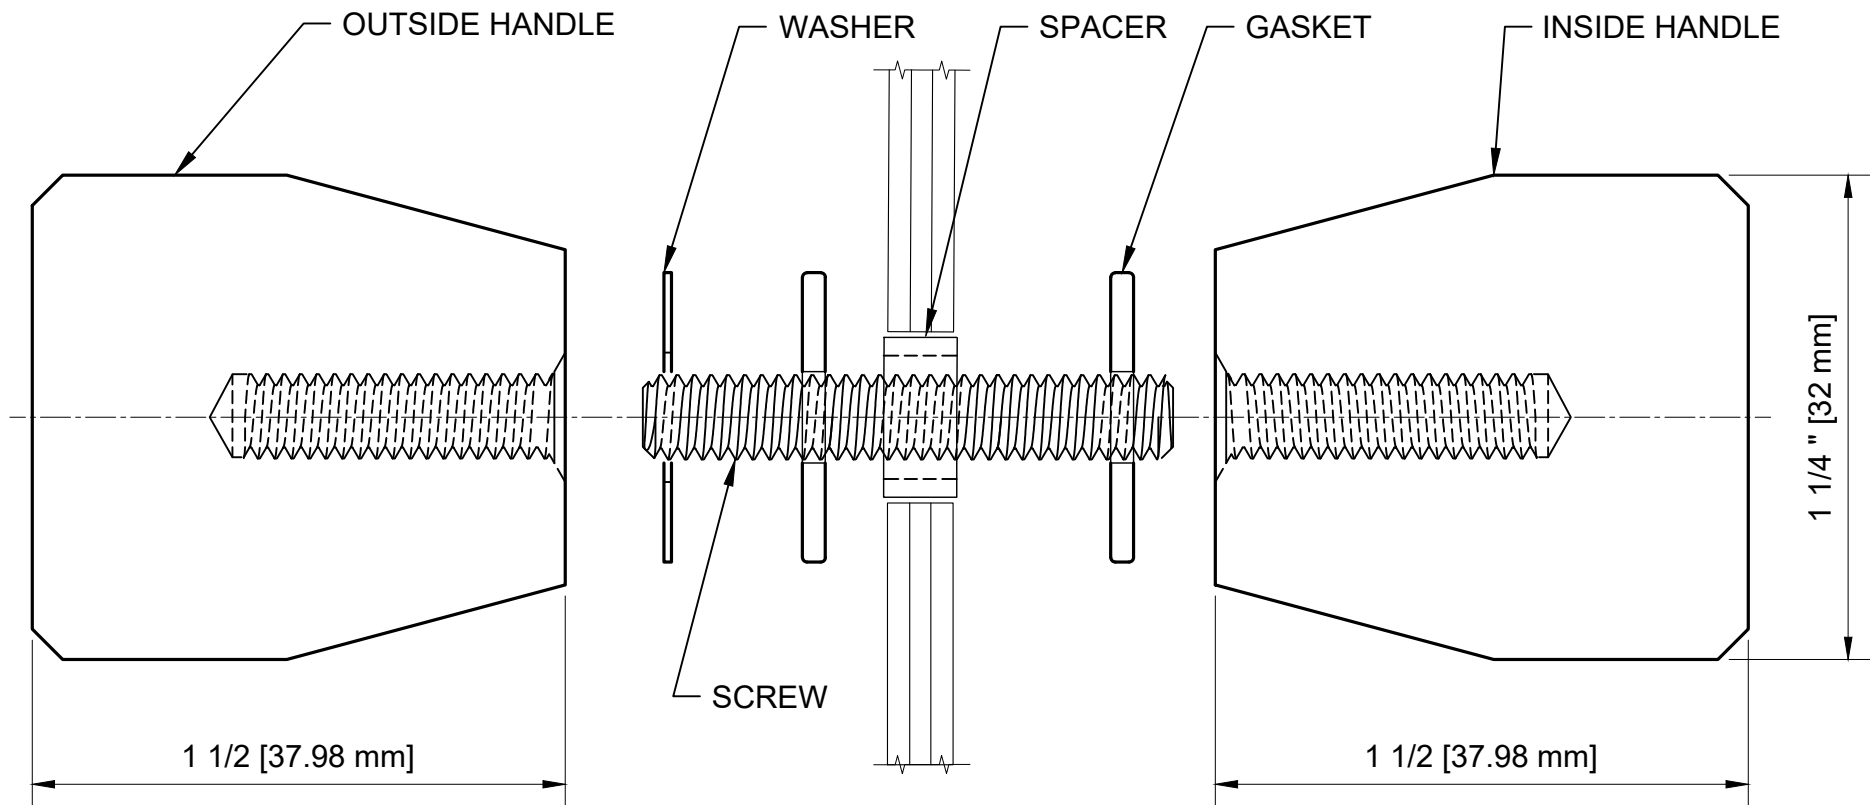

PART NUMBER	FINISH
SDK109CH	POLISHED CHROME
SDK109BR	POLISHED BRASS
SDK1090RB	OIL RUBBED BRONZE
SDK109BN	BRUSHED NICKEL
SDK109BSC	BRUSHED SATIN CHROME
SDK109MBL	MATTE BLACK
SDK109PN	POLISHED NICKEL
SDK109SB	SATIN BRASS
SDK109SC	SATIN CHROME
SDK109SN	SATIN NICKEL
SDK109W	WHITE
SDK109ABR	ANTIQUÉ BRASS

**Material:** Solid Brass  
**Glass Thickness Range:** 1/4" to 1/2" (6 to 12 mm)  
**Hole Diameter Required:** 3/8" or 1/2" (10mm or 12 mm)

C.R. LAURENCE CO.  
 ARCHITECTURAL PRODUCTS  
 PH (800)-421-6144 FX: 800-587-7501  
 www.crlaurence.com

DESCRIPTION:

BOW TIE STYLE KNOB BACK TO BACK

PART #: SEE CHART

DATE: 10/24/18

FILE NAME: SDK109

SCALE: NTS

DRAWN BY: BRIAN R.