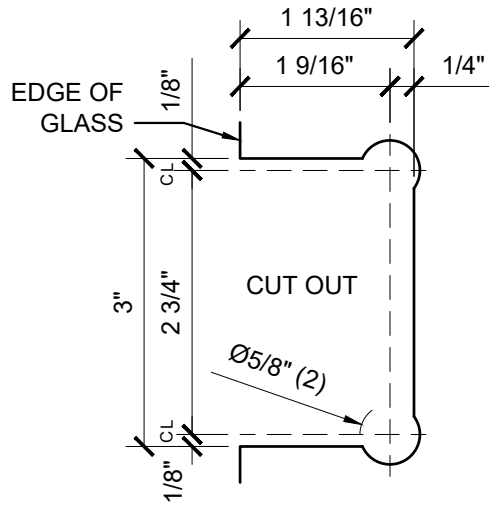

USE OF GASKETS

FOR 3/8" (10mm) GLASS: USE ONE THICK GASKET ON EACH SIDE
 FOR 1/2" (12mm) GLASS: USE ONE THIN GASKET ON EACH SIDE

DOOR TEMPLATE

FIXED PANEL TEMPLATE

FIXED PANEL

CATALOG NUMBER	FINISH
COL092CH	CHROME
COL092BN	BRUSHED NICKEL
COL092PN	POLISHED NICKEL
COL0920RB	OIL RUBBED BRONZE
COL092BR	BRASS
COL092MBL	MATTE BLACK
COL092SB	SATIN BRASS
COL092SN	SATIN NICKEL
COL092BBRZ	BRUSHED BRONZE
COL092SC	SATIN CHROME
COL092ABR	ANTIQUE BRASS
COL092BL	BLACK W/ CHROME ACCENTS
COL092BSC	BRUSHED SATIN CHROME
COL092GB	GOLD PLATED
COL092AW	ALL WHITE
COL092ABN	ANTIQUE BRUSHED NICKEL
COL092ABRZ	ANTIQUE BRONZE
COL092ABC0	ANTIQUE BRUSHED COPPER
COL092GM	GUN METAL
COL092CBA	CHROME W/ BRASS ACCENTS
COL092BC0	BRUSHED COPPER
COL092ABL	ALL BLACK
COL092WC	WHITE W/ CHROME ACCENTS

COL092XX - CRL COLOGNE SERIES 90° GLASS TO GLASS HINGE

DATE: 11/16/17
 SCALE: 6"=1'-0"
 DRAWN BY: VM

DESCRIPTION: CRL COL092
 COLOGNE SERIES
 90° GLASS TO GLASS HINGE

C.R.LAURENCE CO. ARCHITECTURAL PRODUCTS
 2503 E. Vernon Avenue, Los Angeles, C.A 90058-1897
 PH (800)-421-6144 FX: 800-587-7501 www.crlaurence.com