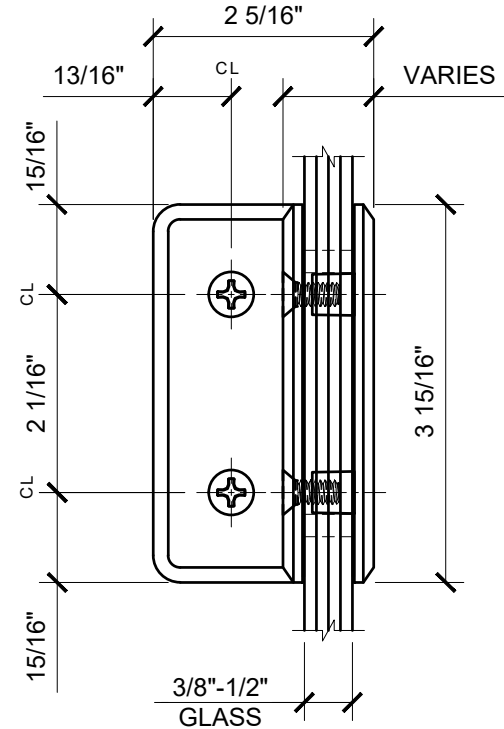

USE OF GASKETS

FOR 3/8" (10mm) GLASS: USE ONE THICK GASKET ON EACH SIDE
 FOR 1/2" (12mm) GLASS: USE ONE THIN GASKET ON EACH SIDE

DOOR TEMPLATE

FIXED PANEL TEMPLATE

FIXED PANEL

CATALOG NUMBER	FINISH
COL092CH	CHROME
COL092BN	BRUSHED NICKEL
COL092PN	POLISHED NICKEL
COL0920RB	OIL RUBBED BRONZE
COL092BR	BRASS
COL092MBL	MATTE BLACK
COL092SB	SATIN BRASS
COL092SN	SATIN NICKEL
COL092BBRZ	BRUSHED BRONZE
COL092SC	SATIN CHROME
COL092ABR	ANTIQUE BRASS
COL092BL	BLACK W/ CHROME ACCENTS
COL092BSC	BRUSHED SATIN CHROME
COL092GB	GOLD PLATED
COL092AW	ALL WHITE
COL092ABN	ANTIQUE BRUSHED NICKEL
COL092ABRZ	ANTIQUE BRONZE
COL092ABC0	ANTIQUE BRUSHED COPPER
COL092GM	GUN METAL
COL092CBA	CHROME W/ BRASS ACCENTS
COL092BC0	BRUSHED COPPER
COL092ABL	ALL BLACK
COL092WC	WHITE W/ CHROME ACCENTS

COL092XX - CRL COLOGNE SERIES 90° GLASS TO GLASS HINGE

DATE: 11/16/17
 SCALE: 6"=1'-0"
 DRAWN BY: VM

DESCRIPTION: CRL COL092
 COLOGNE SERIES
 90° GLASS TO GLASS HINGE

C.R.LAURENCE CO. ARCHITECTURAL PRODUCTS
 2503 E. Vernon Avenue, Los Angeles, C.A 90058-1897
 PH (800)-421-6144 FX: 800-587-7501 www.crlaurence.com