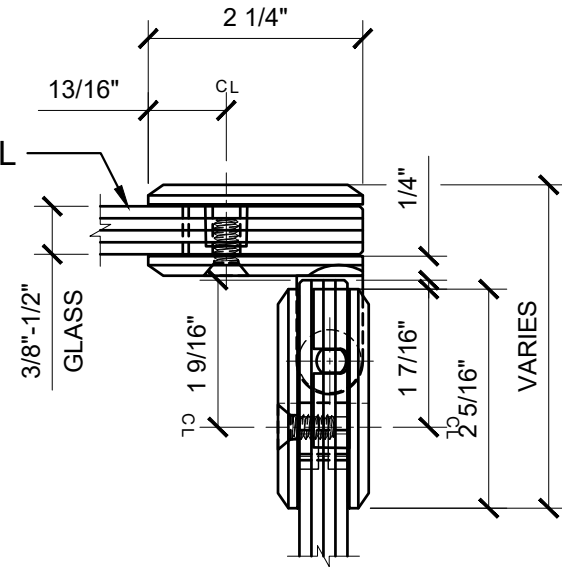

USE OF GASKETS

FOR 3/8" (10mm) GLASS: USE ONE THICK GASKET ON EACH SIDE
 FOR 1/2" (12mm) GLASS: USE ONE THIN GASKET ON EACH SIDE

DOOR TEMPLATE

FIXED PANEL TEMPLATE

FIXED PANEL

CATALOG NUMBER	FINISH
COL092CH	CHROME
COL092BN	BRUSHED NICKEL
COL092PN	POLISHED NICKEL
COL0920RB	OIL RUBBED BRONZE
COL092BR	BRASS
COL092MBL	MATTE BLACK
COL092SB	SATIN BRASS
COL092SN	SATIN NICKEL
COL092BBRZ	BRUSHED BRONZE
COL092SC	SATIN CHROME
COL092ABR	ANTIQUE BRASS
COL092BL	BLACK W/ CHROME ACCENTS
COL092BSC	BRUSHED SATIN CHROME
COL092GB	GOLD PLATED
COL092AW	ALL WHITE
COL092ABN	ANTIQUE BRUSHED NICKEL
COL092ABRZ	ANTIQUE BRONZE
COL092ABC0	ANTIQUE BRUSHED COPPER
COL092GM	GUN METAL
COL092CBA	CHROME W/ BRASS ACCENTS
COL092BC0	BRUSHED COPPER
COL092ABL	ALL BLACK
COL092WC	WHITE W/ CHROME ACCENTS

COL092XX - CRL COLOGNE SERIES 90° GLASS TO GLASS HINGE

DATE: 11/16/17
 SCALE: 6"=1'-0"
 DRAWN BY: VM

DESCRIPTION: CRL COL092
 COLOGNE SERIES
 90° GLASS TO GLASS HINGE

C.R.LAURENCE CO. ARCHITECTURAL PRODUCTS
 2503 E. Vernon Avenue, Los Angeles, C.A 90058-1897
 PH (800)-421-6144 FX: 800-587-7501 www.crlaurence.com