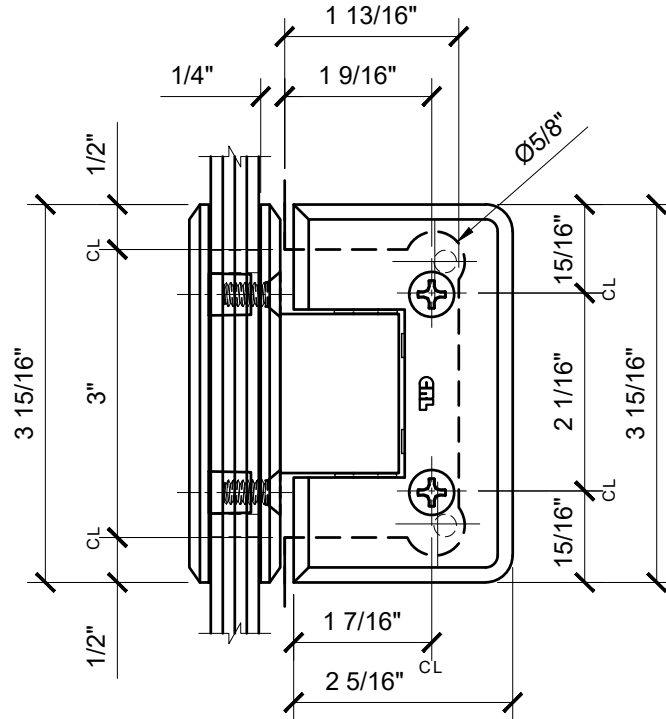

USE OF GASKETS

FOR 3/8" (10mm) GLASS: USE ONE THICK GASKET ON EACH SIDE
 FOR 1/2" (12mm) GLASS: USE ONE THIN GASKET ON EACH SIDE

DOOR TEMPLATE

FIXED PANEL TEMPLATE

FIXED PANEL

CATALOG NUMBER	FINISH
COL092CH	CHROME
COL092BN	BRUSHED NICKEL
COL092PN	POLISHED NICKEL
COL0920RB	OIL RUBBED BRONZE
COL092BR	BRASS
COL092MBL	MATTE BLACK
COL092SB	SATIN BRASS
COL092SN	SATIN NICKEL
COL092BBRZ	BRUSHED BRONZE
COL092SC	SATIN CHROME
COL092ABR	ANTIQUE BRASS
COL092BL	BLACK W/ CHROME ACCENTS
COL092BSC	BRUSHED SATIN CHROME
COL092GB	GOLD PLATED
COL092AW	ALL WHITE
COL092ABN	ANTIQUE BRUSHED NICKEL
COL092ABRZ	ANTIQUE BRONZE
COL092ABC0	ANTIQUE BRUSHED COPPER
COL092GM	GUN METAL
COL092CBA	CHROME W/ BRASS ACCENTS
COL092BC0	BRUSHED COPPER
COL092ABL	ALL BLACK
COL092WC	WHITE W/ CHROME ACCENTS

COL092XX - CRL COLOGNE SERIES 90° GLASS TO GLASS HINGE

DATE: 11/16/17
 SCALE: 6"=1'-0"
 DRAWN BY: VM

DESCRIPTION: CRL COL092
 COLOGNE SERIES
 90° GLASS TO GLASS HINGE

C.R.LAURENCE CO. ARCHITECTURAL PRODUCTS
 2503 E. Vernon Avenue, Los Angeles, C.A 90058-1897
 PH (800)-421-6144 FX: 800-587-7501 www.crlaurence.com