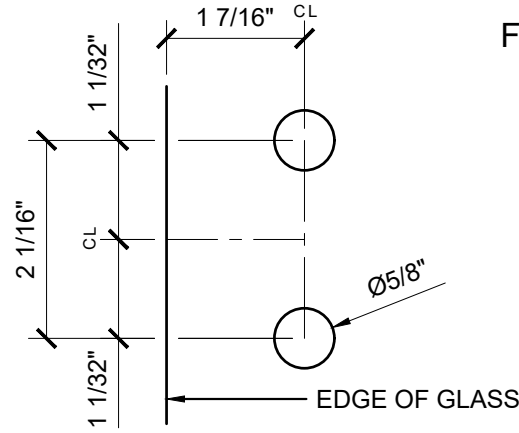

USE OF GASKETS

FOR 3/8" (10mm) GLASS: USE ONE THICK GASKET ON EACH SIDE
 FOR 1/2" (12mm) GLASS: USE ONE THIN GASKET ON EACH SIDE

DOOR TEMPLATE

FIXED PANEL TEMPLATE

FIXED PANEL

CATALOG NUMBER	FINISH
COL092CH	CHROME
COL092BN	BRUSHED NICKEL
COL092PN	POLISHED NICKEL
COL0920RB	OIL RUBBED BRONZE
COL092BR	BRASS
COL092MBL	MATTE BLACK
COL092SB	SATIN BRASS
COL092SN	SATIN NICKEL
COL092BBRZ	BRUSHED BRONZE
COL092SC	SATIN CHROME
COL092ABR	ANTIQUE BRASS
COL092BL	BLACK W/ CHROME ACCENTS
COL092BSC	BRUSHED SATIN CHROME
COL092GB	GOLD PLATED
COL092AW	ALL WHITE
COL092ABN	ANTIQUE BRUSHED NICKEL
COL092ABRZ	ANTIQUE BRONZE
COL092ABC0	ANTIQUE BRUSHED COPPER
COL092GM	GUN METAL
COL092CBA	CHROME W/ BRASS ACCENTS
COL092BC0	BRUSHED COPPER
COL092ABL	ALL BLACK
COL092WC	WHITE W/ CHROME ACCENTS

COL092XX - CRL COLOGNE SERIES 90° GLASS TO GLASS HINGE

DATE: 11/16/17
 SCALE: 6"=1'-0"
 DRAWN BY: VM

DESCRIPTION: CRL COL092
 COLOGNE SERIES
 90° GLASS TO GLASS HINGE

C.R.LAURENCE CO. ARCHITECTURAL PRODUCTS
 2503 E. Vernon Avenue, Los Angeles, C.A 90058-1897
 PH (800)-421-6144 FX: 800-587-7501 www.crlaurence.com