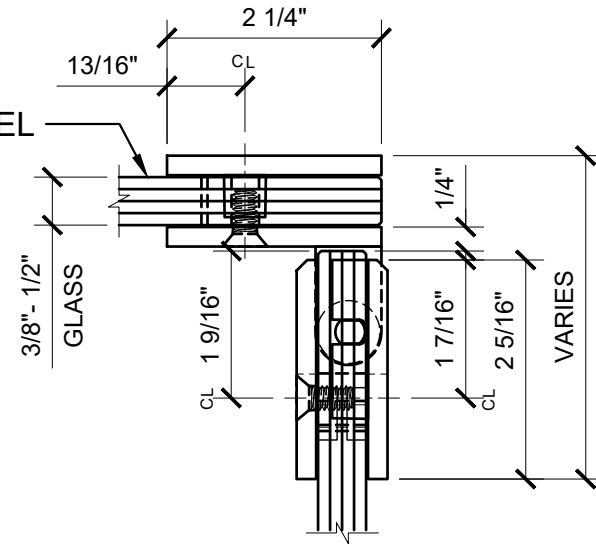

USE OF GASKETS

FOR 3/8" (10mm) GLASS: USE ONE THICK GASKET ON EACH SIDE
 FOR 1/2" (12mm) GLASS: USE ONE THIN GASKET ON EACH SIDE

DOOR TEMPLATE

FIXED PANEL TEMPLATE

FIXED PANEL

V1EN092XX - CRL VIENNA SERIES 90° GLASS TO GLASS HINGE

CATALOG NUMBER	FINISH
V1E092CH	CHROME
V1E092BN	BRUSHED NICKEL
V1E092PN	POLISHED NICKEL
V1E0920RB	OIL RUBBED BRONZE
V1E092BR	BRASS
V1E092MBL	MATTE BLACK
V1E092SB	SATIN BRASS
V1E092SN	SATIN NICKEL
V1E092BBRZ	BRUSHED BRONZE
V1E092SC	SATIN CHROME
V1E092ABR	ANTIQUE BRASS
V1E092BL	BLACK W/ CHROME ACCENTS
V1E092BSC	BRUSHED SATIN CHROME
V1E092GB	GOLD PLATED
V1E092AW	ALL WHITE
V1E092ABN	ANTIQUE BRUSHED NICKEL
V1E092ABRZ	ANTIQUE BRONZE
V1E092ABC0	ANTIQUE BRUSHED COPPER
V1E092GM	GUN METAL
V1E092CBA	CHROME W/ BRASS ACCENTS
V1E092BC0	BRUSHED COPPER
V1E092ABL	ALL BLACK
V1E092WC	WHITE W/ CHROME ACCENTS

DATE: 11/16/17
 SCALE: 6"=1'-0"
 DRAWN BY: VM

DESCRIPTION: CRL V1E092_—
 VIENNA SERIES
 90° GLASS TO GLASS HINGE

C.R.LAURENCE CO. ARCHITECTURAL PRODUCTS
 2503 E. Vernon Avenue, Los Angeles, C.A 90058-1897
 PH (800)-421-6144 FX: 800-587-7501 www.crlaurence.com