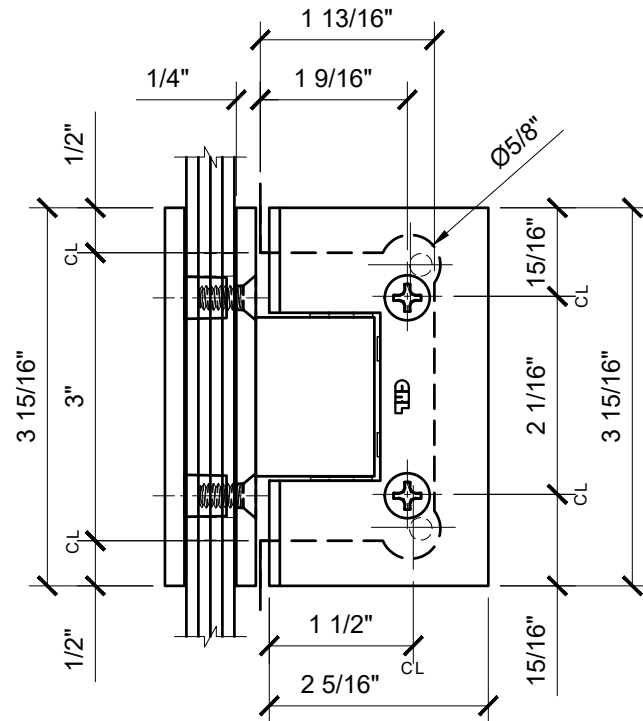

USE OF GASKETS

FOR 3/8" (10mm) GLASS: USE ONE THICK GASKET ON EACH SIDE
 FOR 1/2" (12mm) GLASS: USE ONE THIN GASKET ON EACH SIDE

DOOR TEMPLATE

FIXED PANEL TEMPLATE

FIXED PANEL

V1EN092XX - CRL VIENNA SERIES 90° GLASS TO GLASS HINGE

CATALOG NUMBER	FINISH
V1E092CH	CHROME
V1E092BN	BRUSHED NICKEL
V1E092PN	POLISHED NICKEL
V1E0920RB	OIL RUBBED BRONZE
V1E092BR	BRASS
V1E092MBL	MATTE BLACK
V1E092SB	SATIN BRASS
V1E092SN	SATIN NICKEL
V1E092BBRZ	BRUSHED BRONZE
V1E092SC	SATIN CHROME
V1E092ABR	ANTIQUE BRASS
V1E092BL	BLACK W/ CHROME ACCENTS
V1E092BSC	BRUSHED SATIN CHROME
V1E092GB	GOLD PLATED
V1E092AW	ALL WHITE
V1E092ABN	ANTIQUE BRUSHED NICKEL
V1E092ABRZ	ANTIQUE BRONZE
V1E092ABC0	ANTIQUE BRUSHED COPPER
V1E092GM	GUN METAL
V1E092CBA	CHROME W/ BRASS ACCENTS
V1E092BC0	BRUSHED COPPER
V1E092ABL	ALL BLACK
V1E092WC	WHITE W/ CHROME ACCENTS

DATE: 11/16/17
 SCALE: 6"=1'-0"
 DRAWN BY: VM

DESCRIPTION: CRL V1E092_—
 VIENNA SERIES
 90° GLASS TO GLASS HINGE

C.R.LAURENCE CO. ARCHITECTURAL PRODUCTS
 2503 E. Vernon Avenue, Los Angeles, C.A 90058-1897
 PH (800)-421-6144 FX: 800-587-7501 www.crlaurence.com