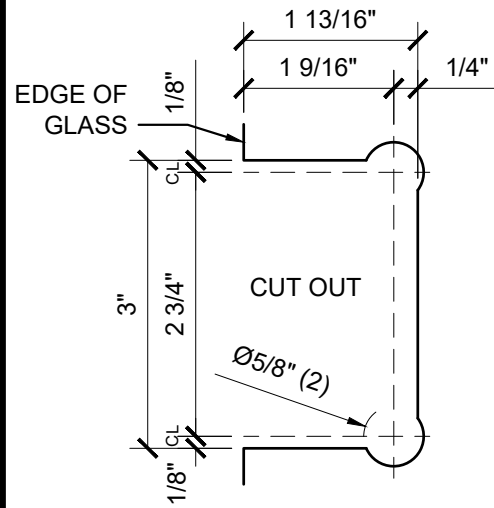

USE OF GASKETS

FOR 3/8" (10mm) GLASS: USE ONE THICK GASKET ON EACH SIDE
 FOR 1/2" (12mm) GLASS: USE ONE THIN GASKET ON EACH SIDE

DOOR TEMPLATE

FIXED PANEL TEMPLATE

FIXED PANEL

V1EN092XX - CRL VIENNA SERIES 90° GLASS TO GLASS HINGE

DATE: 11/16/17
 SCALE: 6"=1'-0"
 DRAWN BY: VM

DESCRIPTION: CRL V1E092_—
 VIENNA SERIES
 90° GLASS TO GLASS HINGE

C.R.LAURENCE CO. ARCHITECTURAL PRODUCTS
 2503 E. Vernon Avenue, Los Angeles, C.A 90058-1897
 PH (800)-421-6144 FX: 800-587-7501 www.crlaurence.com