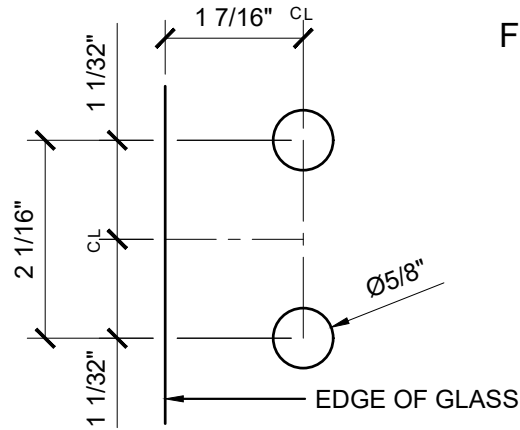

USE OF GASKETS

FOR 3/8" (10mm) GLASS: USE ONE THICK GASKET ON EACH SIDE
 FOR 1/2" (12mm) GLASS: USE ONE THIN GASKET ON EACH SIDE

DOOR TEMPLATE

FIXED PANEL TEMPLATE

FIXED PANEL

V1EN092XX - CRL VIENNA SERIES 90° GLASS TO GLASS HINGE

CATALOG NUMBER	FINISH
V1E092CH	CHROME
V1E092BN	BRUSHED NICKEL
V1E092PN	POLISHED NICKEL
V1E0920RB	OIL RUBBED BRONZE
V1E092BR	BRASS
V1E092MBL	MATTE BLACK
V1E092SB	SATIN BRASS
V1E092SN	SATIN NICKEL
V1E092BBRZ	BRUSHED BRONZE
V1E092SC	SATIN CHROME
V1E092ABR	ANTIQUE BRASS
V1E092BL	BLACK W/ CHROME ACCENTS
V1E092BSC	BRUSHED SATIN CHROME
V1E092GB	GOLD PLATED
V1E092AW	ALL WHITE
V1E092ABN	ANTIQUE BRUSHED NICKEL
V1E092ABRZ	ANTIQUE BRONZE
V1E092ABC0	ANTIQUE BRUSHED COPPER
V1E092GM	GUN METAL
V1E092CBA	CHROME W/ BRASS ACCENTS
V1E092BC0	BRUSHED COPPER
V1E092ABL	ALL BLACK
V1E092WC	WHITE W/ CHROME ACCENTS

DATE: 11/16/17
 SCALE: 6"=1'-0"
 DRAWN BY: VM

DESCRIPTION: CRL V1E092_—
 VIENNA SERIES
 90° GLASS TO GLASS HINGE

C.R.LAURENCE CO. ARCHITECTURAL PRODUCTS
 2503 E. Vernon Avenue, Los Angeles, C.A 90058-1897
 PH (800)-421-6144 FX: 800-587-7501 www.crlaurence.com