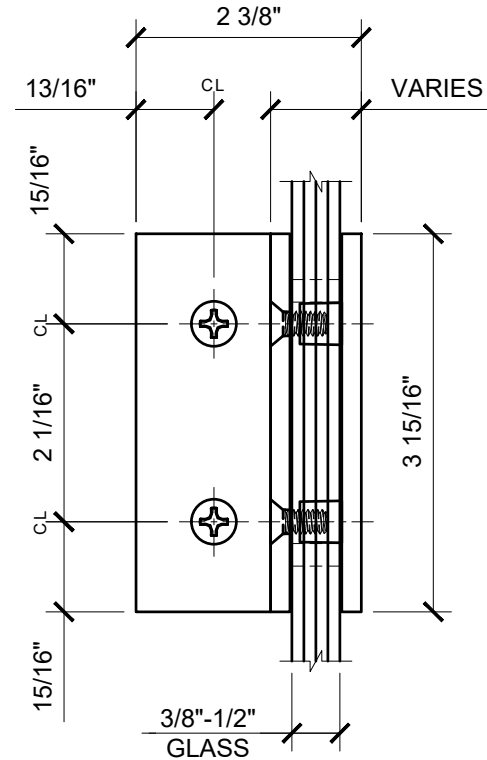

USE OF GASKETS

FOR 3/8" (10mm) GLASS: USE ONE THICK GASKET ON EACH SIDE
 FOR 1/2" (12mm) GLASS: USE ONE THIN GASKET ON EACH SIDE

DOOR TEMPLATE

FIXED PANEL TEMPLATE

FIXED PANEL

V1EN092XX - CRL VIENNA SERIES 90° GLASS TO GLASS HINGE

CATALOG NUMBER	FINISH
V1E092CH	CHROME
V1E092BN	BRUSHED NICKEL
V1E092PN	POLISHED NICKEL
V1E0920RB	OIL RUBBED BRONZE
V1E092BR	BRASS
V1E092MBL	MATTE BLACK
V1E092SB	SATIN BRASS
V1E092SN	SATIN NICKEL
V1E092BBRZ	BRUSHED BRONZE
V1E092SC	SATIN CHROME
V1E092ABR	ANTIQUE BRASS
V1E092BL	BLACK W/ CHROME ACCENTS
V1E092BSC	BRUSHED SATIN CHROME
V1E092GB	GOLD PLATED
V1E092AW	ALL WHITE
V1E092ABN	ANTIQUE BRUSHED NICKEL
V1E092ABRZ	ANTIQUE BRONZE
V1E092ABC0	ANTIQUE BRUSHED COPPER
V1E092GM	GUN METAL
V1E092CBA	CHROME W/ BRASS ACCENTS
V1E092BC0	BRUSHED COPPER
V1E092ABL	ALL BLACK
V1E092WC	WHITE W/ CHROME ACCENTS

DATE: 11/16/17
 SCALE: 6"=1'-0"
 DRAWN BY: VM

DESCRIPTION: CRL V1E092_—
 VIENNA SERIES
 90° GLASS TO GLASS HINGE

C.R.LAURENCE CO. ARCHITECTURAL PRODUCTS
 2503 E. Vernon Avenue, Los Angeles, C.A 90058-1897
 PH (800)-421-6144 FX: 800-587-7501 www.crlaurence.com